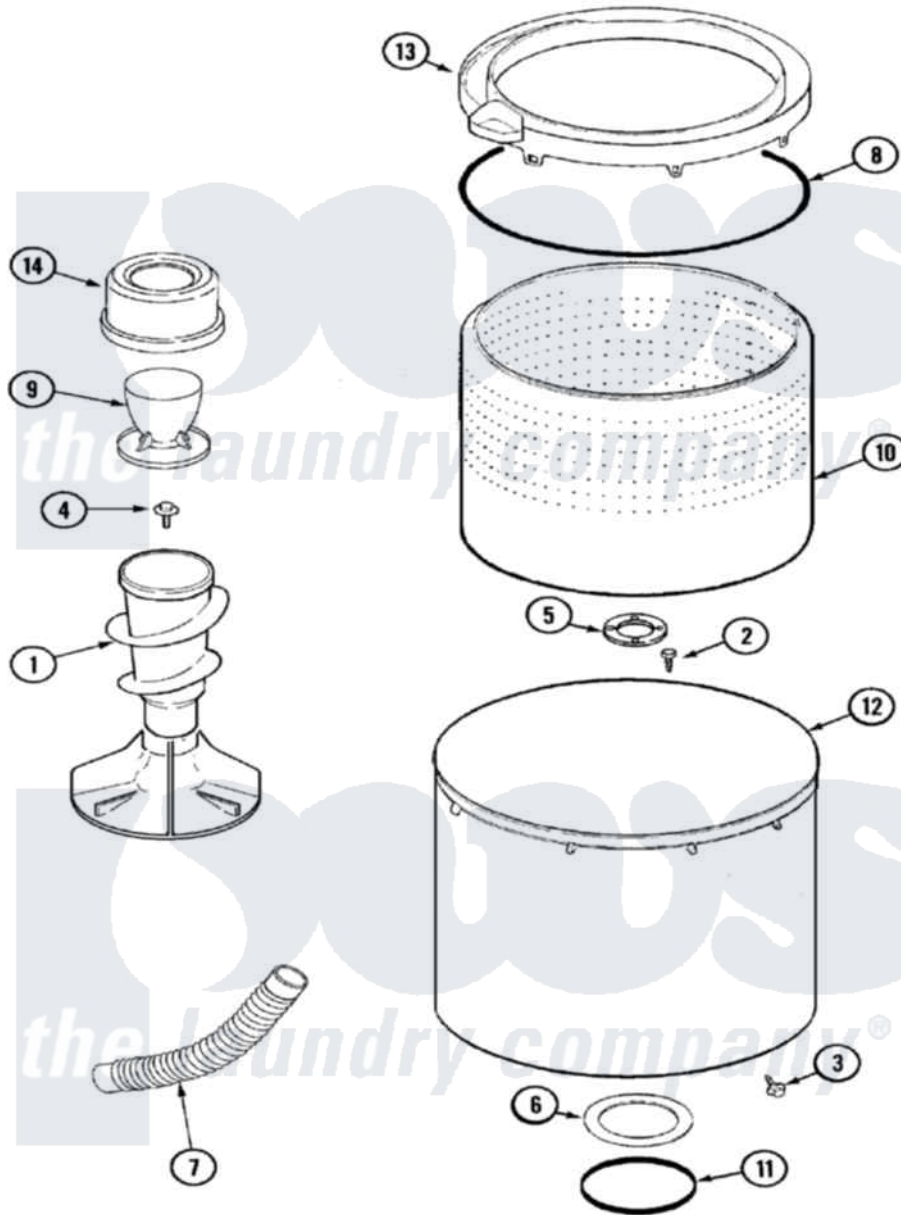

Maytag MAVT834AWW 07 - TUB

Maytag [Residential Maytag MAVT834AWW Washer Parts](#) Parts Diagram 07 - TUB
 Click on the part number to view part

Item	Original Part Number	Replaced By	Status	Part Description
1	22004043			Agitator/Auger Assembly
2	21001510	22002947		Bolt, Tub
3	22002933			Screw
4	25-7948	W10309247		Screw
5	22003434			Gasket, Hub/Bottom Isolator
6	35-3686			Gasket, Tub To Housing
7	22003285			Hose, Tub To Pump
8	35-2328			Seal, Tub Top
9	22003958		Not Available	FABRIC SOFTENER BOTTOM
10	22003459			Spinner, Stainless
"	22004240	22003459		Spinner, Stainless
11	22003378			Ring, Top Insulating
"	22003595			Gasket, Isolator
12	22003237	22003422		Hose, Air Dome
"	22002742			Tub Assembly
13	12002452			Tub Cover/Bleach Cup Kit

"	22004241	Not Available	TOP, SPINNER ASSY AS PK
"	22002736	22004385	Tub Cover
14	22003957	Not Available	FABRIC SOFTENER TOP
"	22003959	Not Available	FABRIC SOFTENER RING