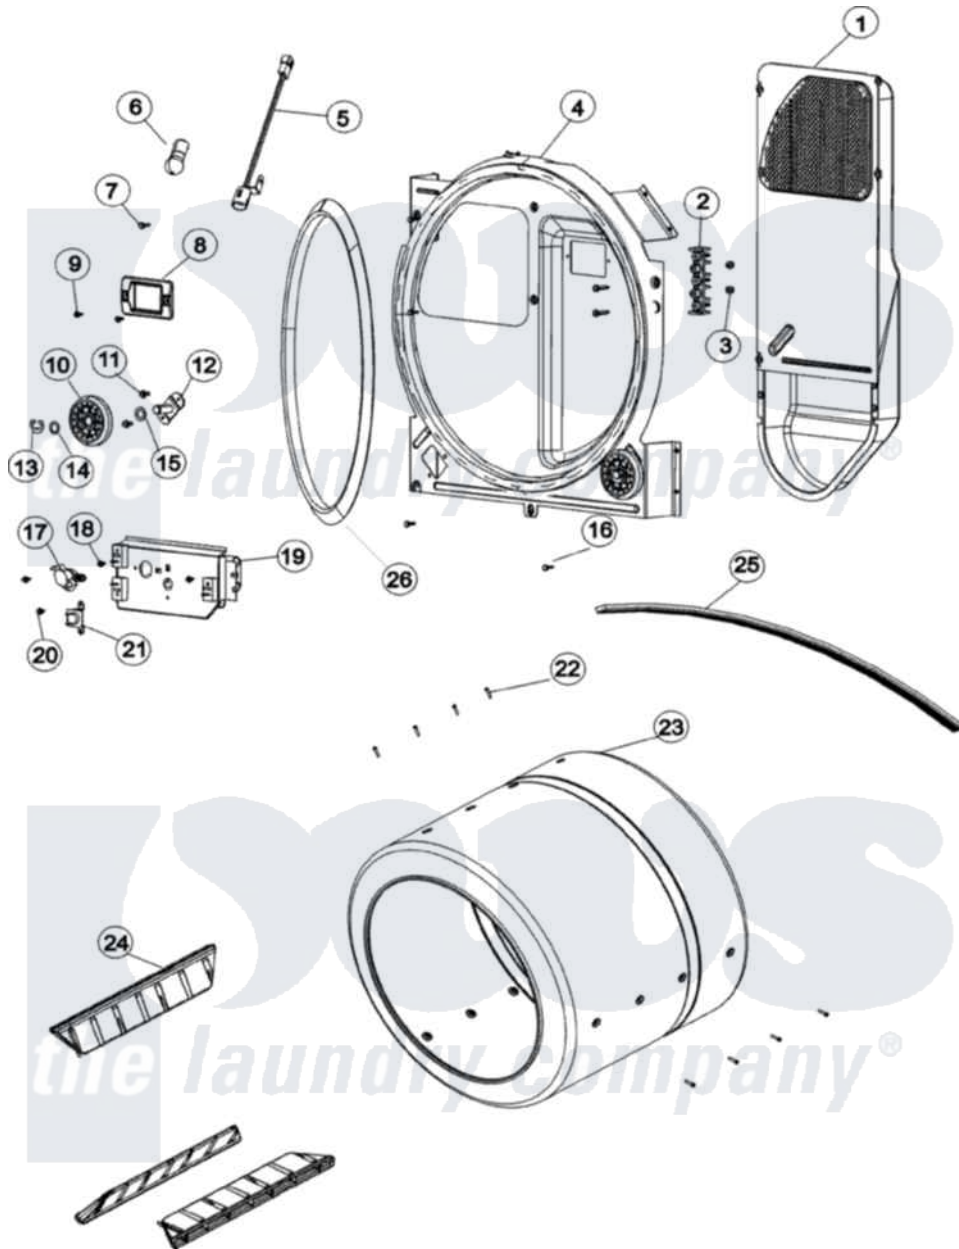

# Maytag MCE8000AYQ 04 - CYLINDER, HEATER & BULKHEAD

Maytag Residential Maytag MCE8000AYQ Dryer Parts Parts Diagram 04 - CYLINDER, HEATER & BULKHEAD  
 Click on the part number to view part

Item	Original Part Number	Replaced By	Status	Part Description
1	25-7819	<a href="#">M0217225</a>		Screw
"	<a href="#">31001587</a>			Heater Housing Assembly
2	53-0965		Not Available	STRAP, GROUND
"	25-7952	<a href="#">3400074</a>		Screw
"	<a href="#">53-1518</a>			Block, Terminal
3	<a href="#">21001837</a>			Nut, Lock W/Nylon Insert
4	<a href="#">31001581</a>			Bulkhead With Seal
5	31001579		Not Available	RECEPTACLE ASM, CLYINDER LIGHT
6	<a href="#">31001575</a>			Bulb, Cylinder Light
7	<a href="#">25-3457</a>			Screw, Sems
8	31001585		Not Available	LENS, CYLINDER LIGHT
9	31001580	<a href="#">313806</a>		Screw
10	<a href="#">31001096</a>			Roller
11	25-7101	<a href="#">3351614</a>		Screw, Gearcase Cover Mounting
12	<a href="#">53-0107</a>			Support Assembly-Cylinder

12	<a href="#">35-0191</a>		Rear
13	<a href="#">25-7854</a>		Ring, Retaining
14	<a href="#">25-7814</a>		Washer
15	<a href="#">31001583</a>		Spacer, Roller
16	25-7819	<a href="#">M0217225</a>	Screw
17	31001267	<a href="#">W10116760</a>	Screw
"	<a href="#">31001689</a>		Thermostat, Hi Limit
18	31001267	<a href="#">W10116760</a>	Screw
19	31001691	<a href="#">31001790</a>	Wire- Heat
"	31001588	<a href="#">DE1746C</a>	Element 31001746C
20	31001267	<a href="#">W10116760</a>	Screw
21	<a href="#">31001690</a>		Fuse, Thermal
22	25-7759	<a href="#">3196164</a>	Screw
23	<a href="#">53-1250</a>		Cylinder
24	53-1249	Not Available	BAFFLE, WHITE
25	31531589	<a href="#">341241</a>	Belt
26	31001548	<a href="#">31001747</a>	Seal Assembly