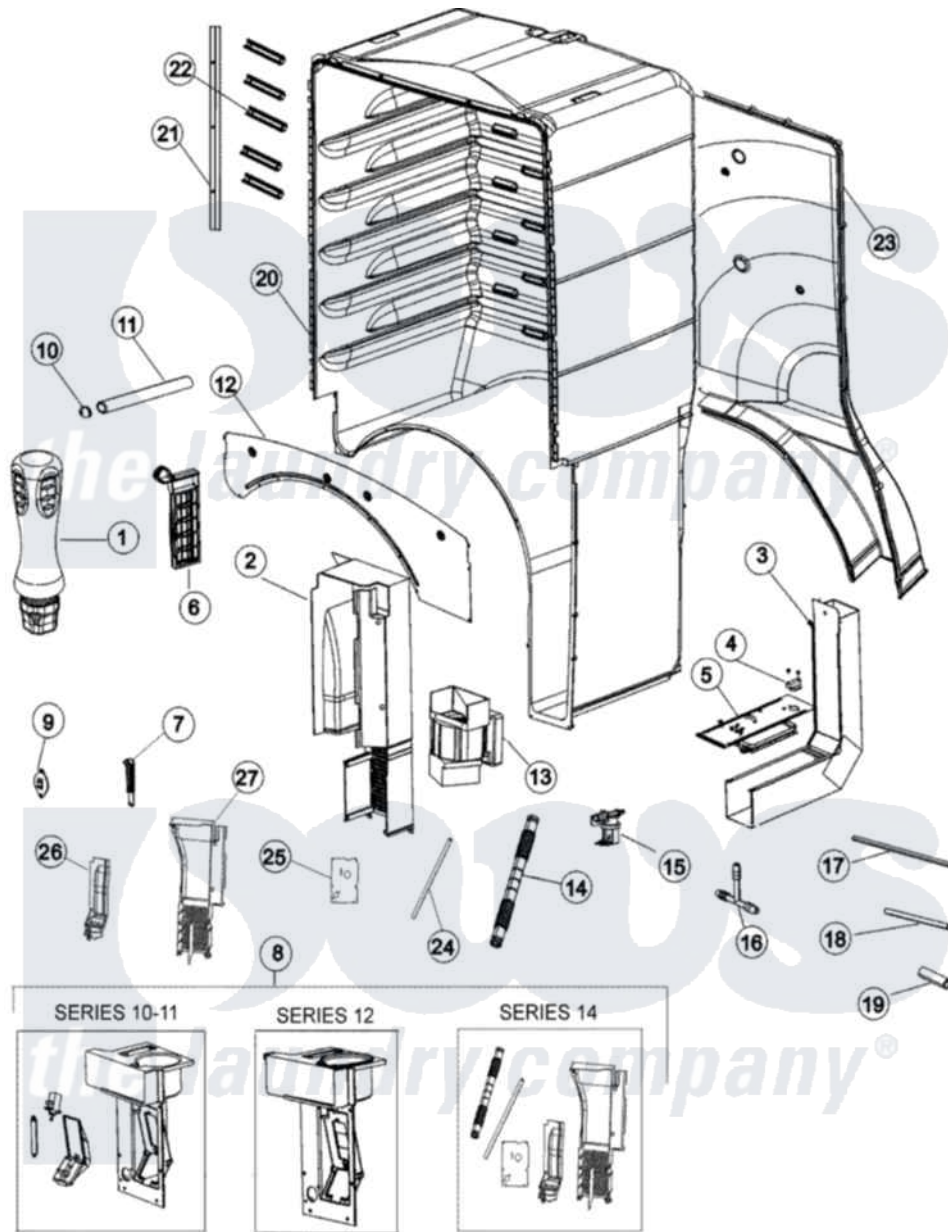

Maytag MCE8000AYQ 06 - LINER, STEAMER & RESERVOIR

Maytag Residential Maytag MCE8000AYQ Dryer Parts Parts Diagram 06 - LINER, STEAMER & RESERVOIR
 Click on the part number to view part

Item	Original Part Number	Replaced By	Status	Part Description
1	31001684			Bottle, Reservoir Water
2	31001623		Not Available	AIR DUCT, RETURN
3	31001604		Not Available	HOT AIR DUCT ASSEMBLY
4	31001630			Thermostat, Steamer
"	31001721			Screw, Abno.8-18 x 3/8 Hxws
5	31001666		Not Available	HEATER/STEAMER
"	31001628	31001790		Wire- Heat
"	31001664			Harness, Upper Heater/Steamer
"	31001761			Harness, Upper Heater/Steamer
6	31001681		Not Available	FILTER FRAME ASSEMBLY
7	31001687			Vent, Reservoir Filter
8	12002648			Return Duct/Cover Kit
"	31001760			Cover, Return Duct
"	12002336			Return Duct/Damper Kit
9	31001716			Thermistor, Temp Control

"	31001600		Screw, No.6 Tri-Lobe 3/8 Torx
10	31001603	31001759	Cap- Shelf
11	31001602		Rod, Shelf Support
12	31001705	W10080400	Screw, 8-18 X 1/2
"	31001596	31001767	Liner- FRO
13	31001627		Blower Assembly
"	31001722	3400826	Screw, 8-18 X 3/4
14	31001631		Hose, Reservoir Valve
15	31001563		Valve, Water
16	31001720		T-ConnecTor
17	31001717		Hose
18	31001718		Hose
19	31001719		Hose
20	31001595	Not Available	LINER
21	31001609		Tie Bar, Shelf
"	31001705	W10080400	Screw, 8-18 X 1/2
22	31001607		Bracket, Shelf
23	31001606		Plenum
"	31001600		Screw, No.6 Tri-Lobe 3/8 Torx
24	31001632		Hose, Valve Steamer
25	31001789	Not Available	PLATE-RETURN DUCT COVER
26	31001787	Not Available	DUCT-AIR RETURN
27	31001788	Not Available	CUP-RETURN DUCT