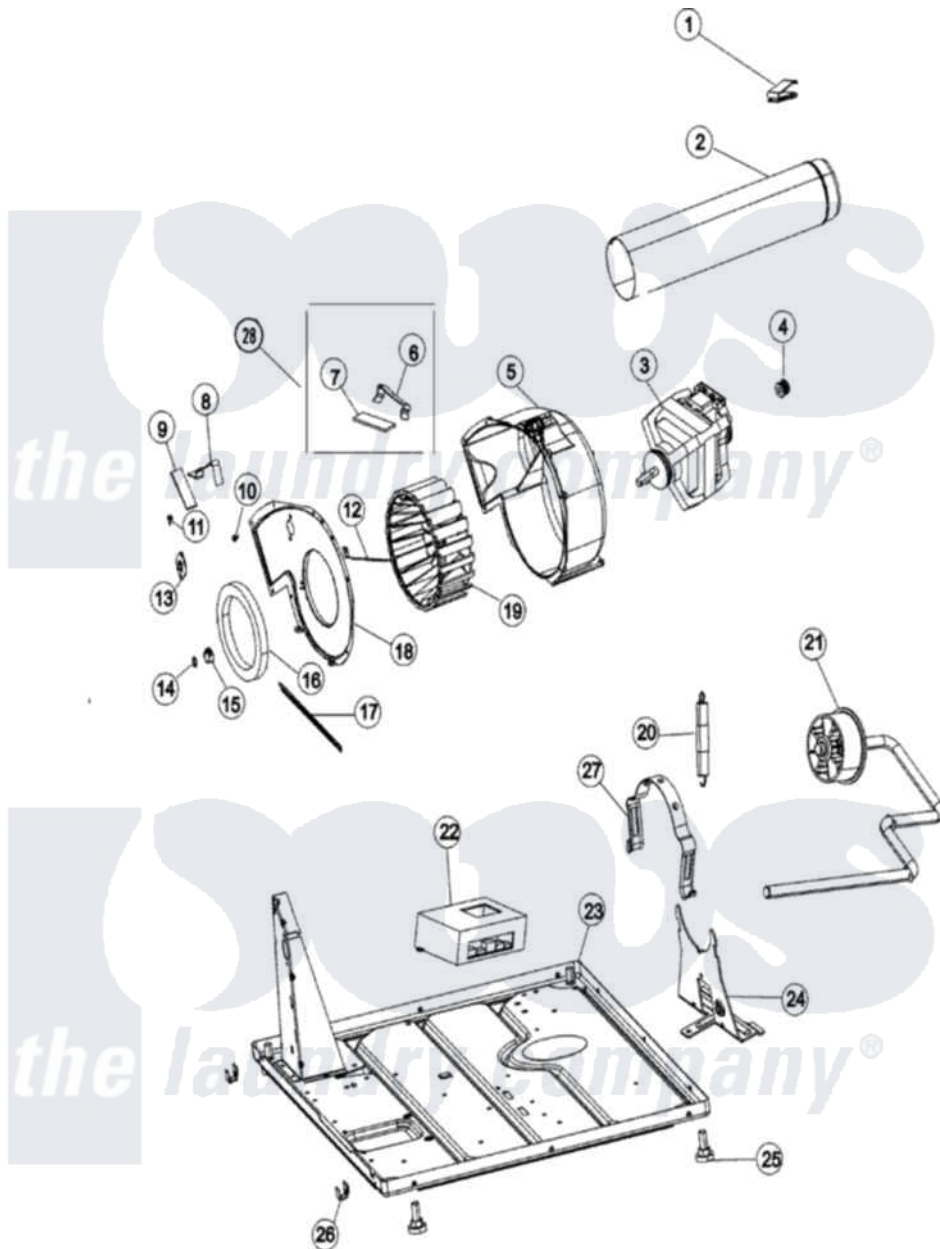

# Maytag MCE8000AYW 01 - BASE, MOTOR & BLOWER

Maytag Residential Maytag MCE8000AYW Dryer Parts Parts Diagram 01 - BASE, MOTOR & BLOWER  
 Click on the part number to view part

Item	Original Part Number	Replaced By	Status	Part Description
1	<a href="#">31001572</a>			Clip, Vent Pipe Ground
2	<a href="#">53-0134</a>			Duct, Exhaust
3	31001589	<a href="#">W10410996</a>		Motor-Drive
4	<a href="#">31001535</a>			Pulley, Motor
5	<a href="#">53-1801</a>			Housing, Blower
6	<a href="#">31001470</a>			Glide, Tumbler
7	<a href="#">31001356</a>			Pad, Glide
8	<a href="#">31001469</a>			Glide, Tumbler
9	<a href="#">31001356</a>			Pad, Glide
10	31001267	<a href="#">W10116760</a>		Screw
11	25-7890	<a href="#">489478</a>		Screw, 8 X 1/2
12	<a href="#">53-1026</a>			Guide, Vane Inlet
13	<a href="#">31001590</a>			Thermistor, Temp Control
14	<a href="#">25-7855</a>			Ring, Retaining
15	25-7823	<a href="#">312967</a>		Clamp, Blower Housing
16	<a href="#">31001541</a>			Seal, Blower/Collector Duct

17	<a href="#">53-1625</a>		Brace, Tumbler Support
18	<a href="#">53-1934</a>		Cover, Blower Housing
19	<a href="#">31001317</a>		Wheel, Blower
20	<a href="#">31001465</a>		Spring, Idler
21	<a href="#">31001710</a>		Idler Arm Assembly
"	<a href="#">31001571</a>		Screw, 10-24 x 0700 Hxwshrd Ty
22	25-7890	<a href="#">489478</a>	Screw, 8 X 1/2
"	31001561	<a href="#">53-4643</a>	Relay Board Assembly
"	<a href="#">53-4643</a>		Relay Board Assembly
23	<a href="#">31001586</a>		Base Assembly
"	<a href="#">31001569</a>		Washer, 1/2"
24	<a href="#">31001570</a>		Bracket, Motor
"	25-7732	<a href="#">681414</a>	Screw, 10AB X 1/2
25	35-3507	<a href="#">25001119</a>	Foot And Pad Assembly
26	<a href="#">53-0120</a>		Clip, Front Panel
27	53-0214	<a href="#">660658</a>	Clamp, Motor Mounting 343481 685441
28	<a href="#">LA-1006</a>		Glide Kit, Tumbler