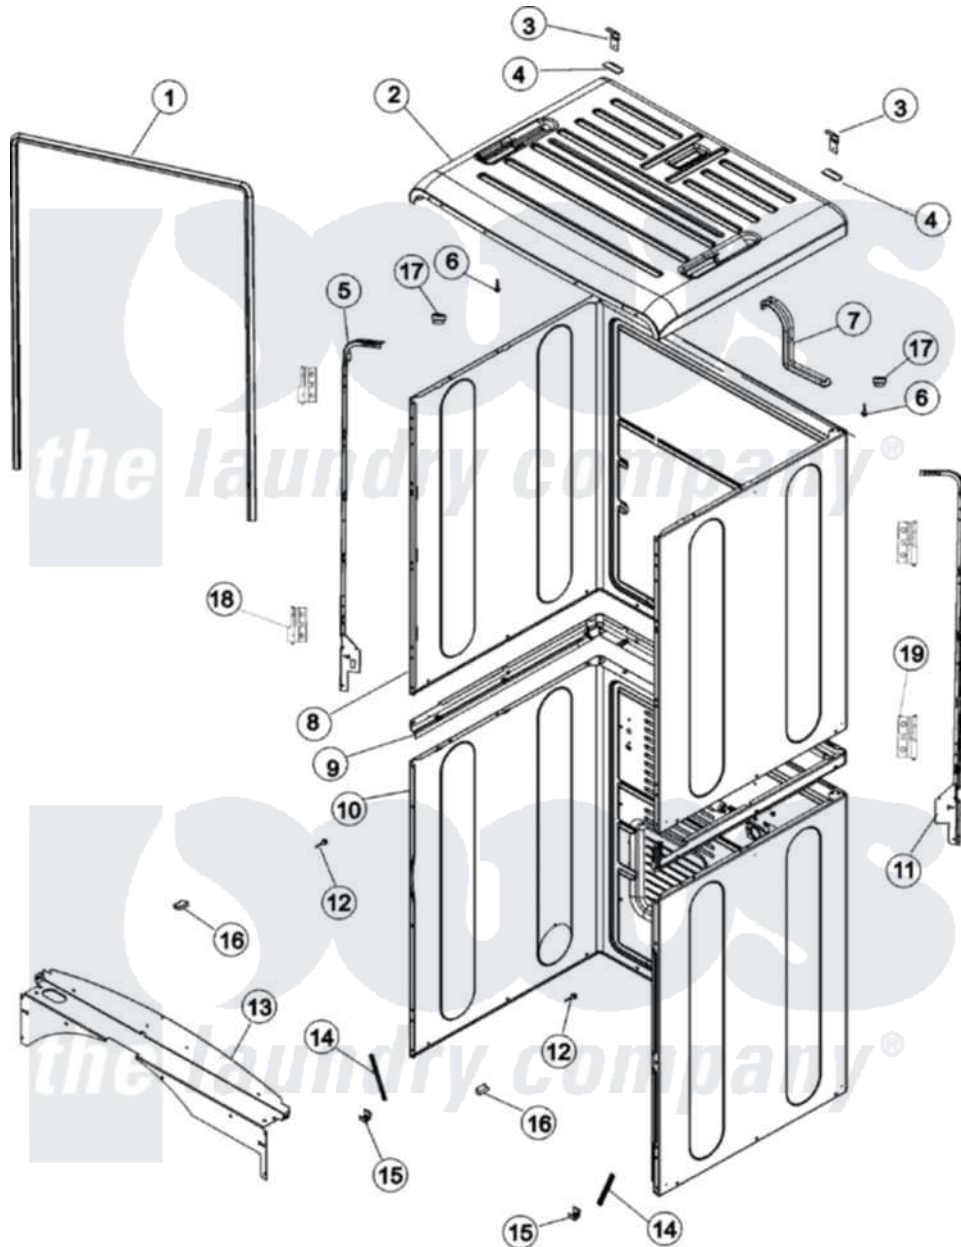

Maytag MCE8000AYW 02 - CABINET, UPPER & LOWER

Maytag Residential Maytag MCE8000AYW Dryer Parts Parts Diagram 02 - CABINET, UPPER & LOWER
 Click on the part number to view part

Item	Original Part Number	Replaced By	Status	Part Description
1	31001618			Seal, Door Perimeter
2	31001619			Cover, Top
3	63-5712			Hinge, Cabinet Top
4	35-4128			Pad, Hinge
5	31001612			Support, Cabinet
"	31001721			Screw, Abno.8-18 x 3/8 Hxws
6	21001829			Post, Locating
7	31001680		Not Available	HANGER, EXTERNAL RACK
8	31001614			Cabinet, Upper
9	31001594			Band, Belly
"	25-7890	489478		Screw, 8 X 1/2
10	33-2653			Bumper, Cabinet
"	31001573			Cabinet, Lower
11	31001721			Screw, Abno.8-18 x 3/8 Hxws
"	31001613			Support, Cabinet
12	21001829			Post, Locating

13	31001608		Front, Belly Band
14	25-7752	3196169	Screw, Element
"	31001576		Brace, Corner
15	53-0120		Clip, Front Panel
16	31001611		Spacer, Front Panel
17	33-2653		Bumper, Cabinet
18	31001617		Hinge Cabinet Leaf Assembly
19	31001616		Hinge Cabinet Leaf Assembly