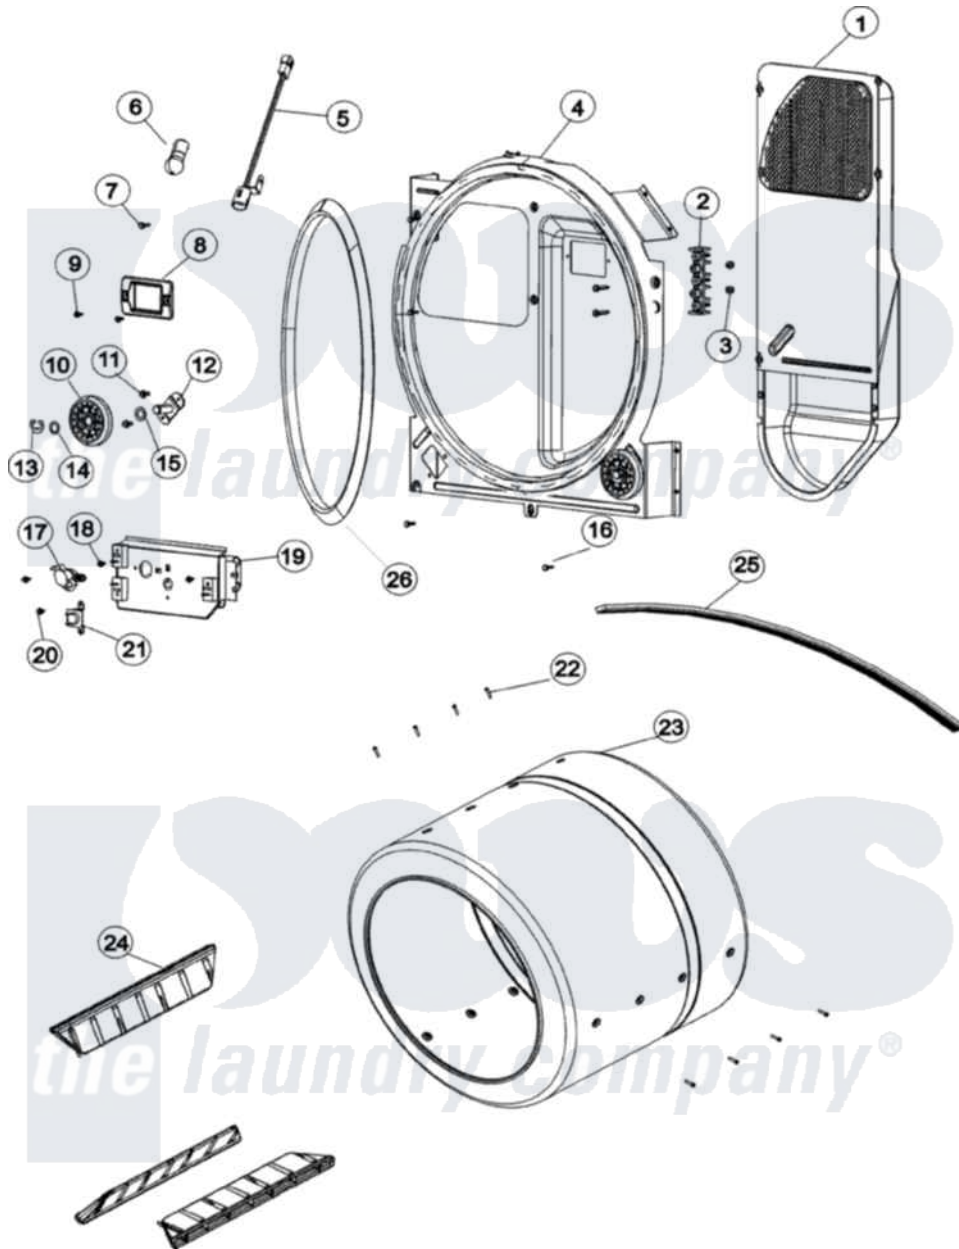

Maytag MCE8000AYW 04 - CYLINDER, HEATER & BULKHEAD

Maytag Residential Maytag MCE8000AYW Dryer Parts Parts Diagram 04 - CYLINDER, HEATER & BULKHEAD
 Click on the part number to view part

Item	Original Part Number	Replaced By	Status	Part Description
1	25-7819	M0217225		Screw
"	31001587			Heater Housing Assembly
2	53-0965		Not Available	STRAP, GROUND
"	25-7952	3400074		Screw
"	53-1518			Block, Terminal
3	21001837			Nut, Lock W/Nylon Insert
4	31001581			Bulkhead With Seal
5	31001579		Not Available	RECEPTACLE ASM, CLYINDER LIGHT
6	31001575			Bulb, Cylinder Light
7	25-3457			Screw, Sems
8	31001585		Not Available	LENS, CYLINDER LIGHT
9	31001580	313806		Screw
10	31001096			Roller
11	25-7101	3351614		Screw, Gearcase Cover Mounting
12	53-0107			Support Assembly-Cylinder

12	35-0191		Rear
13	25-7854		Ring, Retaining
14	25-7814		Washer
15	31001583		Spacer, Roller
16	25-7819	M0217225	Screw
17	31001267	W10116760	Screw
"	31001689		Thermostat, Hi Limit
18	31001267	W10116760	Screw
19	31001691	31001790	Wire- Heat
"	31001588	DE1746C	Element 31001746C
20	31001267	W10116760	Screw
21	31001690		Fuse, Thermal
22	25-7759	3196164	Screw
23	53-1250		Cylinder
24	53-1249	Not Available	BAFFLE, WHITE
25	31531589	341241	Belt
26	31001548	31001747	Seal Assembly