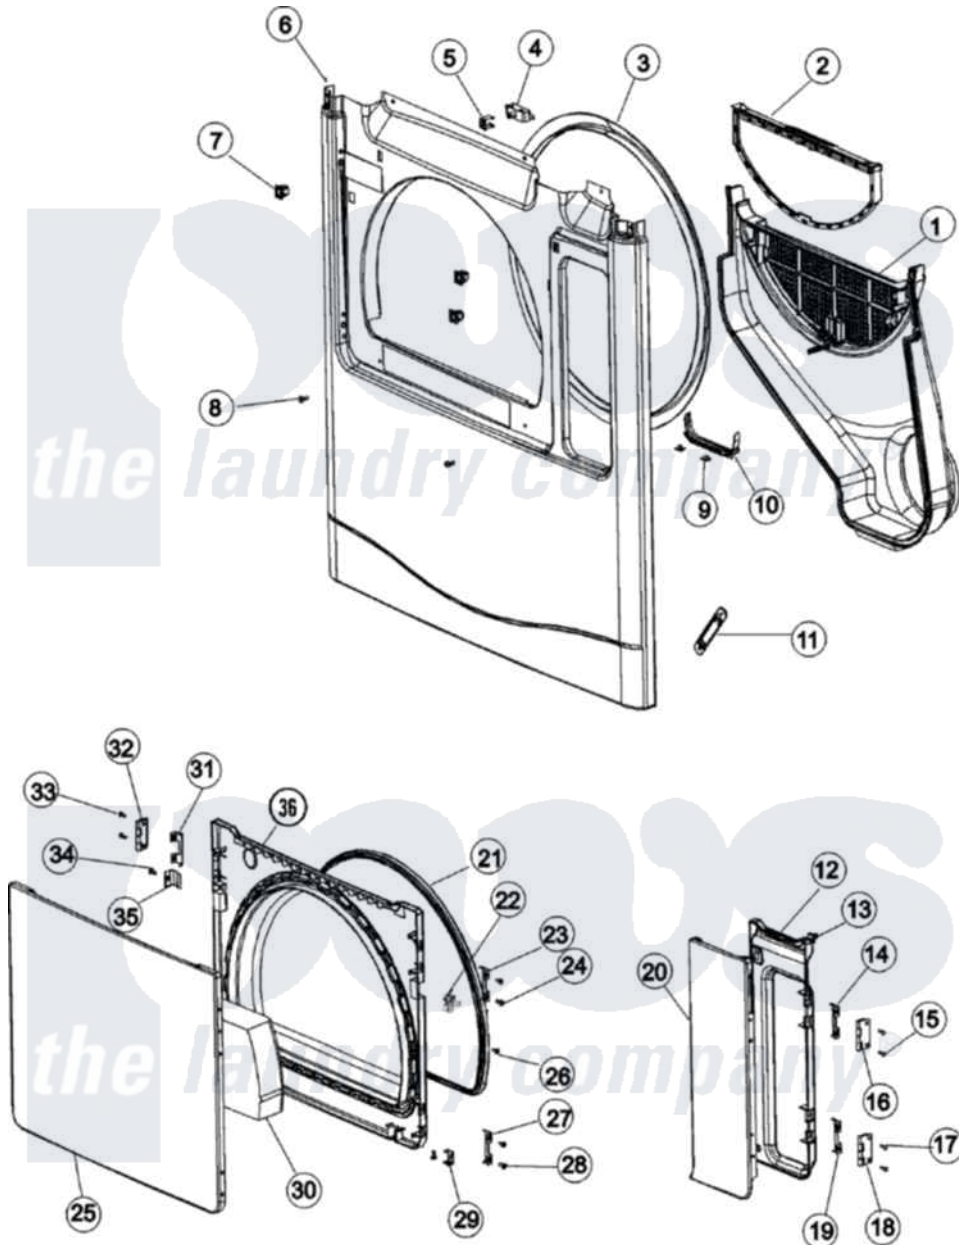

Maytag MCE8000AYW 05 - FRONT PANEL & LOWER DOORS

Maytag [Residential Maytag MCE8000AYW Dryer Parts](#) Parts Diagram 05 - FRONT PANEL & LOWER DOORS
 Click on the part number to view part

Item	Original Part Number	Replaced By	Status	Part Description
1	53-0204			Seal
"	31001635	2201320		Duct Colle
2	31001640			Filter, Lint
3	31001637			Seal Assembly, Cylinder Front
4	31001732	53-0148		Switch, Door
5	31001733			Clip, Switch
6	31001706			Front Panel Assembly
7	53-0187	LA-1003		Door Catch Kit
8	25-7810	415013-35		Screw
9	31001643			Clip, Trim
10	31001642			Trim, Reservoir Flange
11	33001809			Sensor Bar Assembly
"	31001638	31001791		HameSS- S
12	31001654			Door, Inner Reservoir
13	31001657			Bayonet, Reservoir Door
14	22002038			Clip, Door

15	31001703	98006631	Screw
16	31001653		Hinge, Door
17	31001703	98006631	Screw
18	31001653		Hinge, Door
19	22002038		Clip, Door
20	31001656		Door, Outer Reservoir
21	31001652		Seal, Door
22	31001646		Strike Bracket Assembly
23	22002038		Clip, Door
24	22002063		Screw No.8-18AB Wafer Head
25	31001650	Not Available	PANEL, OUTER DOOR (WHT)
26	31001703	98006631	Screw
27	22002038		Clip, Door
28	22002063		Screw No.8-18AB Wafer Head
29	22002039		Clip, Door
30	31001644		Spacer, Door Block
31	22002038		Clip, Door
32	31001641		Cover, Hinge
"	31001653		Hinge, Door
33	31001703	98006631	Screw
34	22002063		Screw No.8-18AB Wafer Head
35	31001648		Plug
36	31001645	Not Available	INNER DOOR, LOWER