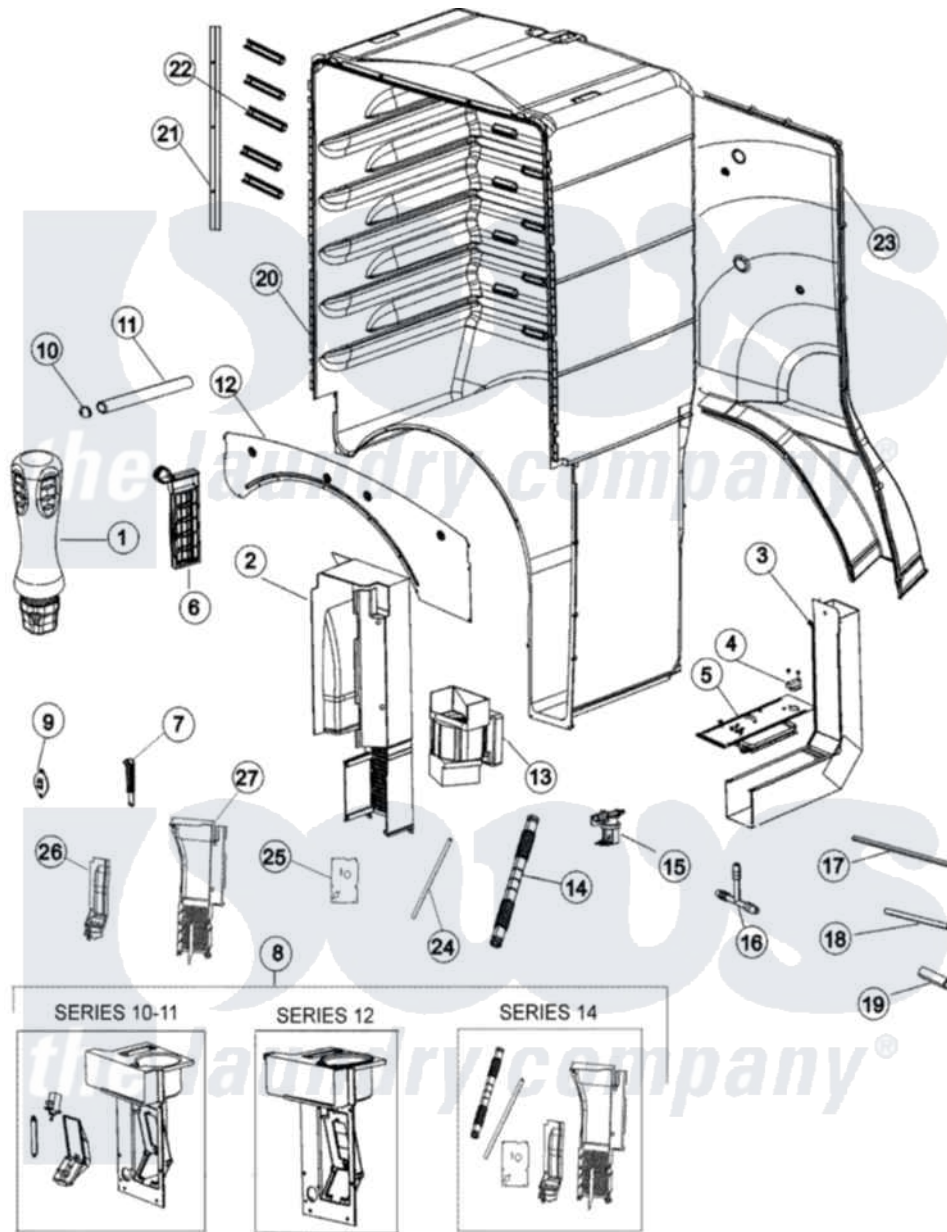

Maytag MCE8000AYW 06 - LINER, STEAMER & RESERVOIR

Maytag Residential Maytag MCE8000AYW Dryer Parts Parts Diagram 06 - LINER, STEAMER & RESERVOIR
 Click on the part number to view part

Item	Original Part Number	Replaced By	Status	Part Description
1	31001684			Bottle, Reservoir Water
2	31001623		Not Available	AIR DUCT, RETURN
3	31001604		Not Available	HOT AIR DUCT ASSEMBLY
4	31001630			Thermostat, Steamer
"	31001721			Screw, Abno.8-18 x 3/8 Hxws
5	31001666		Not Available	HEATER/STEAMER
"	31001628	31001790		Wire- Heat
"	31001664			Harness, Upper Heater/Steamer
"	31001761			Harness, Upper Heater/Steamer
6	31001681		Not Available	FILTER FRAME ASSEMBLY
7	31001687			Vent, Reservoir Filter
8	12002648			Return Duct/Cover Kit
"	31001760			Cover, Return Duct
"	12002336			Return Duct/Damper Kit
9	31001716			Thermistor, Temp Control

"	31001600		Screw, No.6 Tri-Lobe 3/8 Torx
10	31001603	31001759	Cap- Shelf
11	31001602		Rod, Shelf Support
12	31001705	W10080400	Screw, 8-18 X 1/2
"	31001596	31001767	Liner- FRO
13	31001627		Blower Assembly
"	31001722	3400826	Screw, 8-18 X 3/4
14	31001631		Hose, Reservoir Valve
15	31001563		Valve, Water
16	31001720		T-ConnecTor
17	31001717		Hose
18	31001718		Hose
19	31001719		Hose
20	31001595	Not Available	LINER
21	31001609		Tie Bar, Shelf
"	31001705	W10080400	Screw, 8-18 X 1/2
22	31001607		Bracket, Shelf
23	31001606		Plenum
"	31001600		Screw, No.6 Tri-Lobe 3/8 Torx
24	31001632		Hose, Valve Steamer
25	31001789	Not Available	PLATE-RETURN DUCT COVER
26	31001787	Not Available	DUCT-AIR RETURN
27	31001788	Not Available	CUP-RETURN DUCT