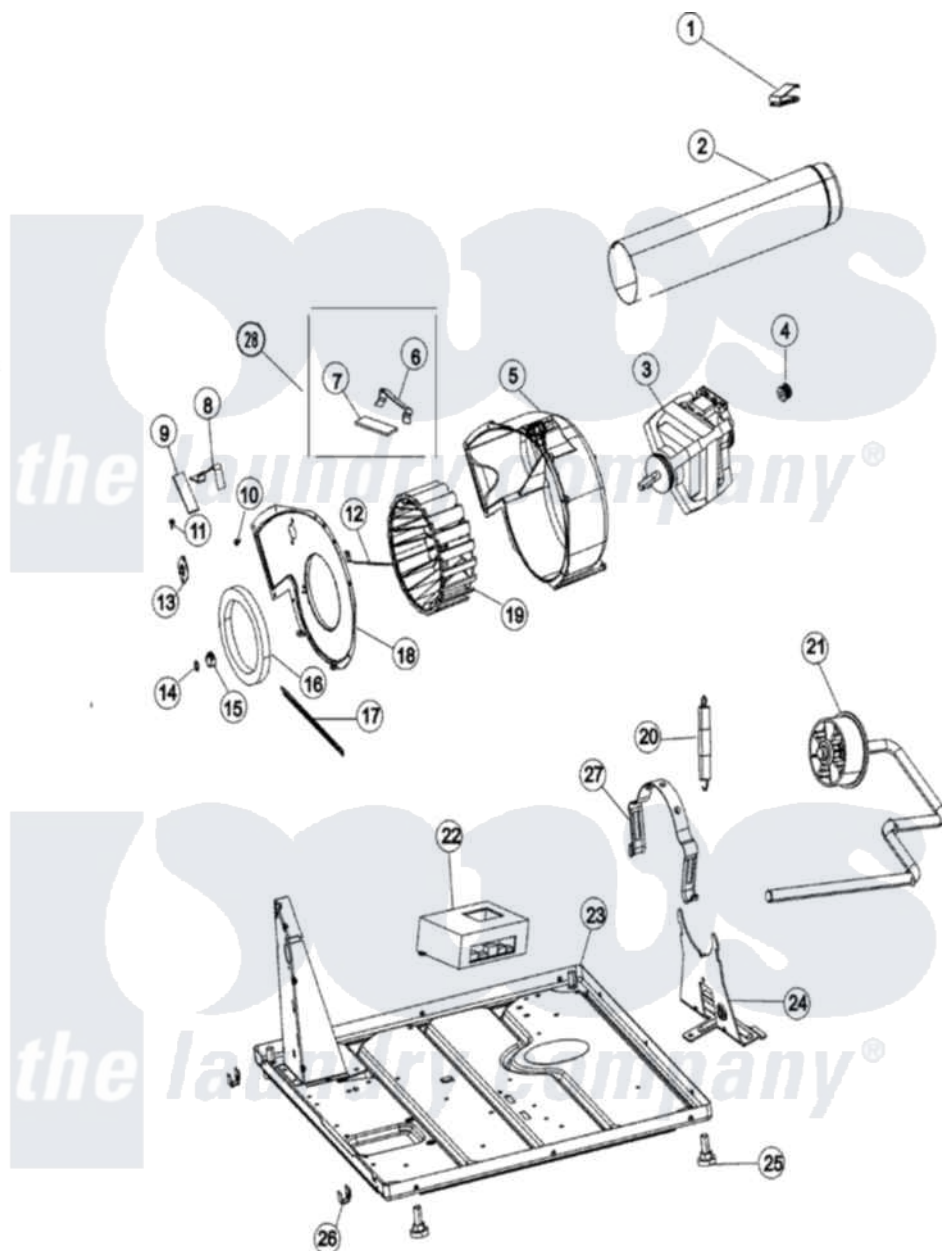

Maytag MCE8000AZQ 01 - BASE, MOTOR & BLOWER

Maytag Residential Maytag MCE8000AZQ Dryer Parts Parts Diagram 01 - BASE, MOTOR & BLOWER
 Click on the part number to view part

Item	Original Part Number	Replaced By	Status	Part Description
1	31001572			Clip, Vent Pipe Ground
2	53-0134			Duct, Exhaust
3	31001589	W10410996		Motor-Drive
4	31001535			Pulley, Motor
5	53-1801			Housing, Blower
6	31001470			Glide, Tumbler
7	31001356			Pad, Glide
8	31001469			Glide, Tumbler
9	31001356			Pad, Glide
10	31001267	W10116760		Screw
11	25-7890	489478		Screw, 8 X 1/2
12	53-1026			Guide, Vane Inlet
13	31001590			Thermistor, Temp Control
14	25-7855			Ring, Retaining
15	25-7823	312967		Clamp, Blower Housing
16	31001541			Seal, Blower/Collector Duct

17	53-1625		Brace, Tumbler Support
18	53-1934		Cover, Blower Housing
19	31001317		Wheel, Blower
20	31001465		Spring, Idler
21	31001710		Idler Arm Assembly
"	31001571		Screw, 10-24 x 0700 Hxwshrd Ty
22	25-7890	489478	Screw, 8 X 1/2
"	31001561	53-4643	Relay Board Assembly
"	53-4643		Relay Board Assembly
23	31001586		Base Assembly
"	31001569		Washer, 1/2"
24	31001570		Bracket, Motor
"	25-7732	681414	Screw, 10AB X 1/2
25	35-3507	25001119	Foot And Pad Assembly
26	53-0120		Clip, Front Panel
27	53-0214	660658	Clamp, Motor Mounting 343481 685441
28	LA-1006		Glide Kit, Tumbler