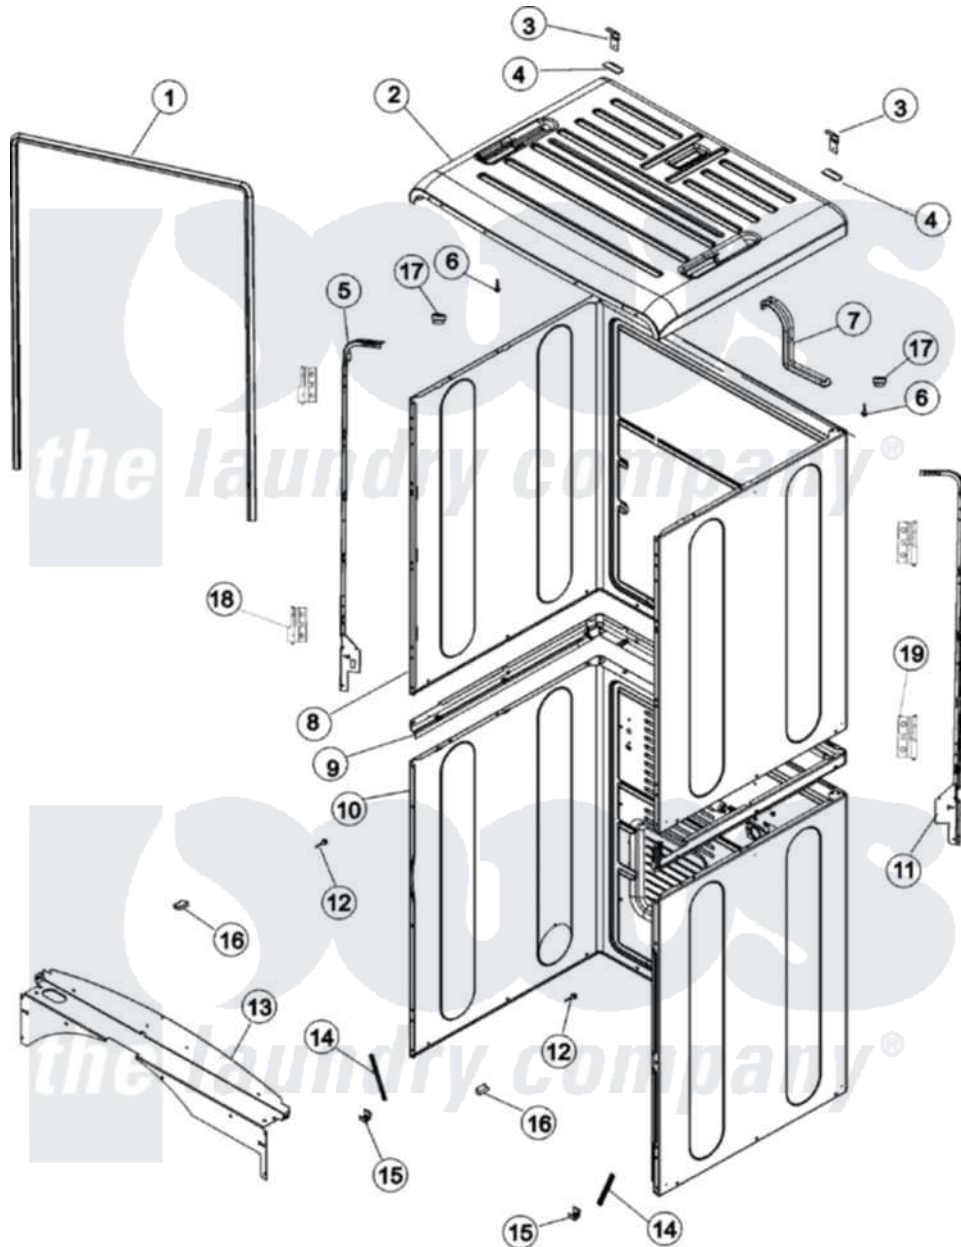

Maytag MCE8000AZQ 02 - CABINET, UPPER & LOWER

Maytag Residential Maytag MCE8000AZQ Dryer Parts Parts Diagram 02 - CABINET, UPPER & LOWER
 Click on the part number to view part

| Item | Original Part Number | Replaced By | Status | Part Description |
|------|--------------------------|------------------------|---------------|-----------------------------|
| 1 | 31001618 | | | Seal, Door Perimeter |
| 2 | 31001620 | | | Cover, Top |
| 3 | 63-5712 | | | Hinge, Cabinet Top |
| 4 | 35-4128 | | | Pad, Hinge |
| 5 | 31001612 | | | Support, Cabinet |
| " | 31001721 | | | Screw, Abno.8-18 x 3/8 Hxws |
| 6 | 21001829 | | | Post, Locating |
| 7 | 31001680 | | Not Available | HANGER, EXTERNAL RACK |
| 8 | 31001615 | | | Cabinet, Upper |
| 9 | 31001594 | | | Band, Belly |
| " | 25-7890 | 489478 | | Screw, 8 X 1/2 |
| 10 | 33-2653 | | | Bumper, Cabinet |
| " | 33002916 | | | Power Cord, Canadian 240V |
| " | 33001425 | | | Locknut, Eared For Canadian |
| " | 31001574 | | | Cabinet, Lower |
| 11 | 31001721 | | | Screw, Abno.8-18 x 3/8 Hxws |

| | | | |
|----|--------------------------|-------------------------|-----------------------------|
| " | 31001613 | | Support, Cabinet |
| 12 | 21001829 | | Post, Locating |
| 13 | 31001608 | | Front, Belly Band |
| 14 | 25-7752 | 3196169 | Screw, Element |
| " | 31001576 | | Brace, Corner |
| 15 | 53-0120 | | Clip, Front Panel |
| 16 | 31001611 | | Spacer, Front Panel |
| 17 | 33-2653 | | Bumper, Cabinet |
| 18 | 31001617 | | Hinge Cabinet Leaf Assembly |
| 19 | 31001616 | | Hinge Cabinet Leaf Assembly |