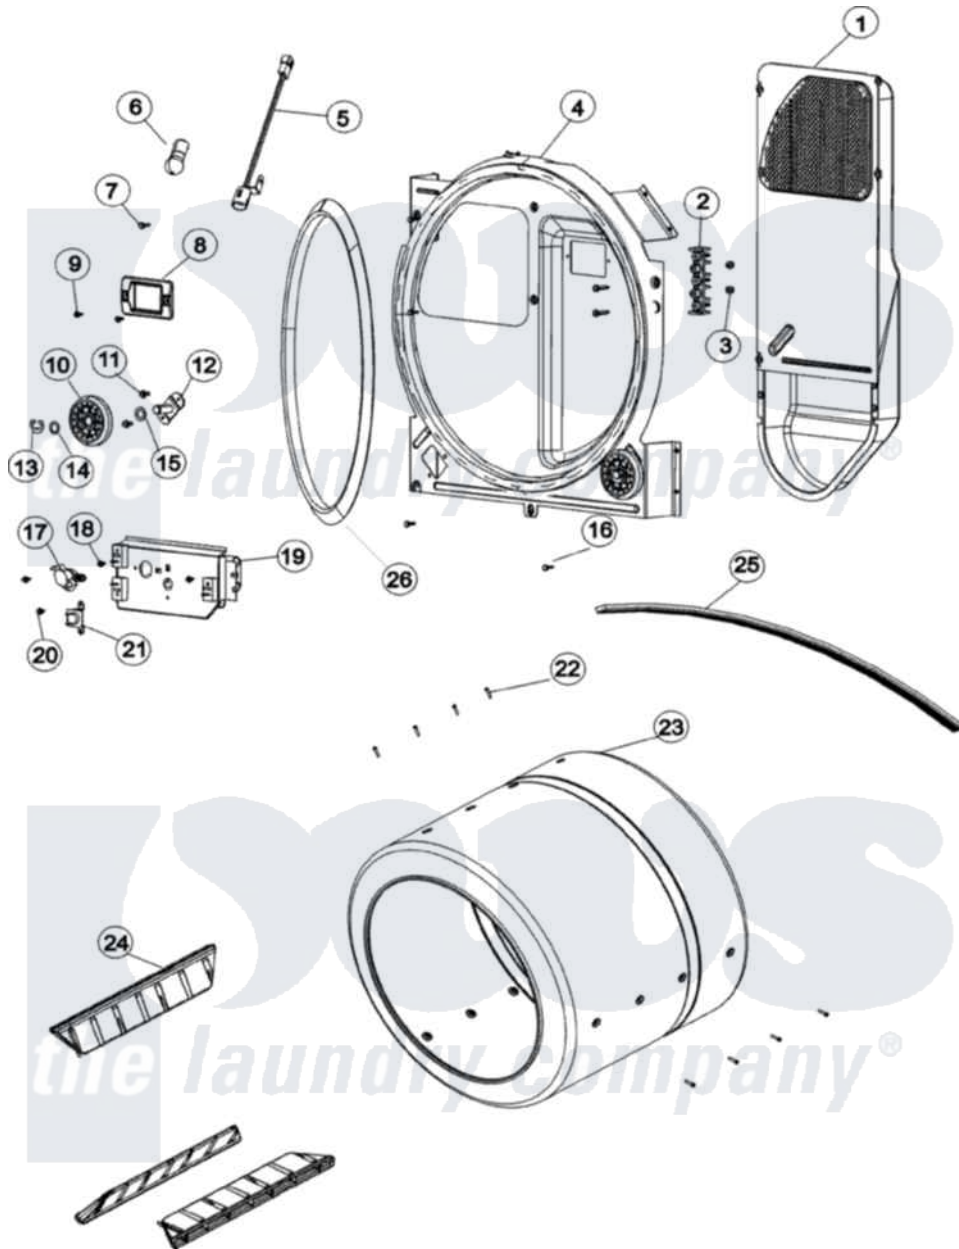

# Maytag MCE8000AZQ 04 - CYLINDER, HEATER & BULKHEAD

Maytag [Residential Maytag MCE8000AZQ Dryer Parts](#) Parts Diagram 04 - CYLINDER, HEATER & BULKHEAD  
 Click on the part number to view part

Item	Original Part Number	Replaced By	Status	Part Description
1	25-7819	<a href="#">M0217225</a>		Screw
"	<a href="#">31001587</a>			Heater Housing Assembly
2	53-0965		Not Available	STRAP, GROUND
"	25-7952	<a href="#">3400074</a>		Screw
"	<a href="#">53-1518</a>			Block, Terminal
3	<a href="#">21001837</a>			Nut, Lock W/Nylon Insert
4	<a href="#">31001581</a>			Bulkhead With Seal
5	31001579		Not Available	RECEPTACLE ASM, CLYINDER LIGHT
6	<a href="#">31001575</a>			Bulb, Cylinder Light
7	<a href="#">25-3457</a>			Screw, Sems
8	31001585		Not Available	LENS, CYLINDER LIGHT
9	31001580	<a href="#">313806</a>		Screw
10	<a href="#">31001096</a>			Roller
11	25-7101	<a href="#">3351614</a>		Screw, Gearcase Cover Mounting
12	<a href="#">53-0107</a>			Support Assembly-Cylinder

12	<a href="#">35-0191</a>		Rear
13	<a href="#">25-7854</a>		Ring, Retaining
14	<a href="#">25-7814</a>		Washer
15	<a href="#">31001583</a>		Spacer, Roller
16	25-7819	<a href="#">M0217225</a>	Screw
17	31001267	<a href="#">W10116760</a>	Screw
"	<a href="#">31001689</a>		Thermostat, Hi Limit
18	31001267	<a href="#">W10116760</a>	Screw
19	31001746	<a href="#">DE1746C</a>	Element 31001746C
"	31001691	<a href="#">31001790</a>	Wire- Heat
20	31001267	<a href="#">W10116760</a>	Screw
21	<a href="#">31001690</a>		Fuse, Thermal
22	25-7759	<a href="#">3196164</a>	Screw
23	<a href="#">53-1250</a>		Cylinder
24	53-1249	Not Available	BAFFLE, WHITE
25	31531589	<a href="#">341241</a>	Belt
26	31001548	<a href="#">31001747</a>	Seal Assembly