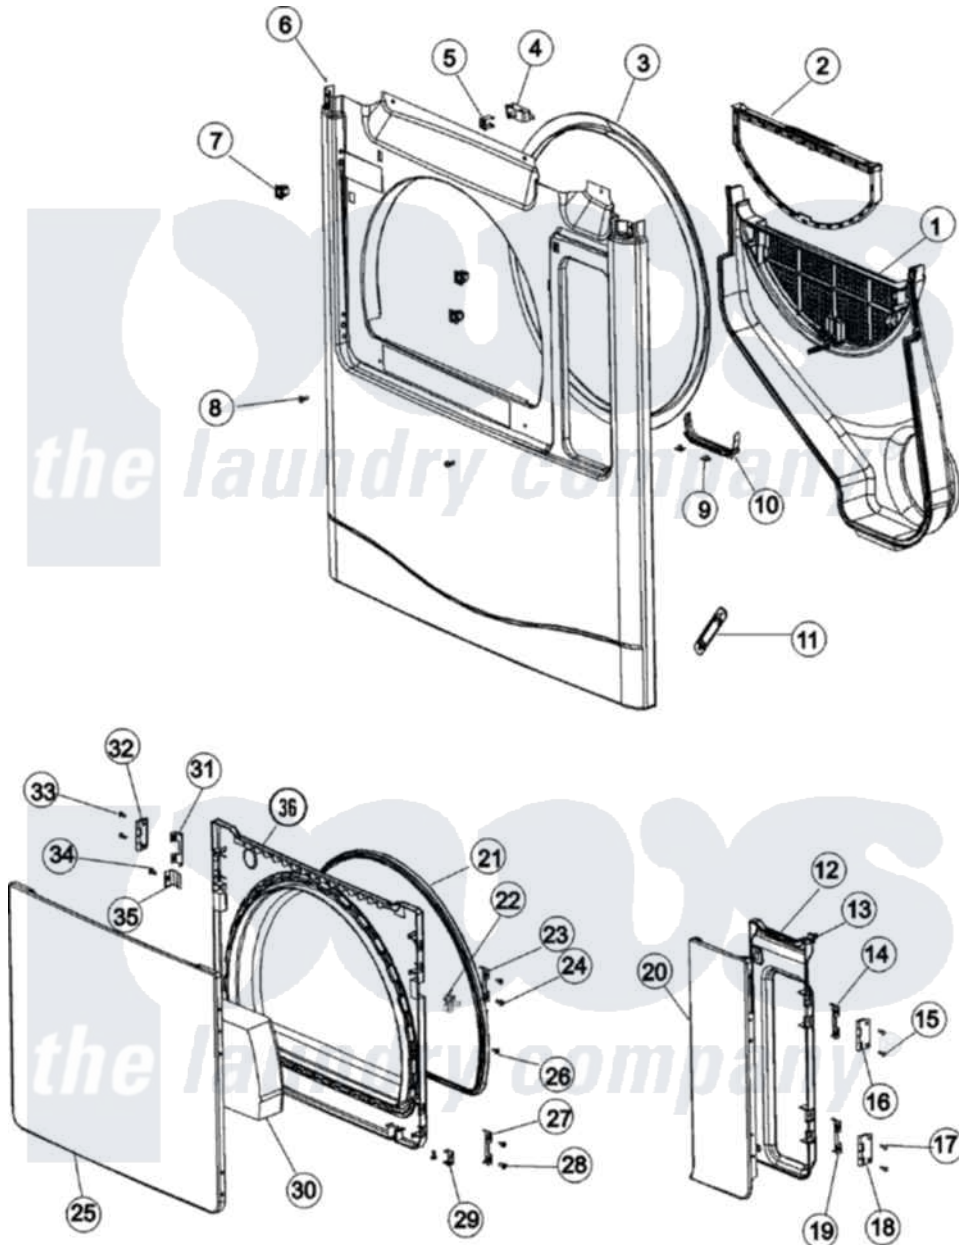

# Maytag MCE8000AZQ 05 - FRONT PANEL & LOWER DOORS

Maytag Residential Maytag MCE8000AZQ Dryer Parts Parts Diagram 05 - FRONT PANEL & LOWER DOORS  
 Click on the part number to view part

Item	Original Part Number	Replaced By	Status	Part Description
1	<a href="#">53-0204</a>			Seal
"	31001635	<a href="#">2201320</a>		Duct Colle
2	<a href="#">31001640</a>			Filter, Lint
3	<a href="#">31001637</a>			Seal Assembly, Cylinder Front
4	31001732	<a href="#">53-0148</a>		Switch, Door
5	<a href="#">31001733</a>			Clip, Switch
6	31001634		Not Available	FRONT PANEL ASSEMBLY (BSQ)
7	53-0187	<a href="#">LA-1003</a>		Door Catch Kit
8	25-7810	<a href="#">415013-35</a>		Screw
9	<a href="#">31001643</a>			Clip, Trim
10	<a href="#">31001642</a>			Trim, Reservoir Flange
11	<a href="#">33001809</a>			Sensor Bar Assembly
"	31001638	<a href="#">31001791</a>		HarneSS- S
12	<a href="#">31001654</a>			Door, Inner Reservoir
13	<a href="#">31001657</a>			Bayonet, Reservoir Door
14	<a href="#">22002038</a>			Clip, Door