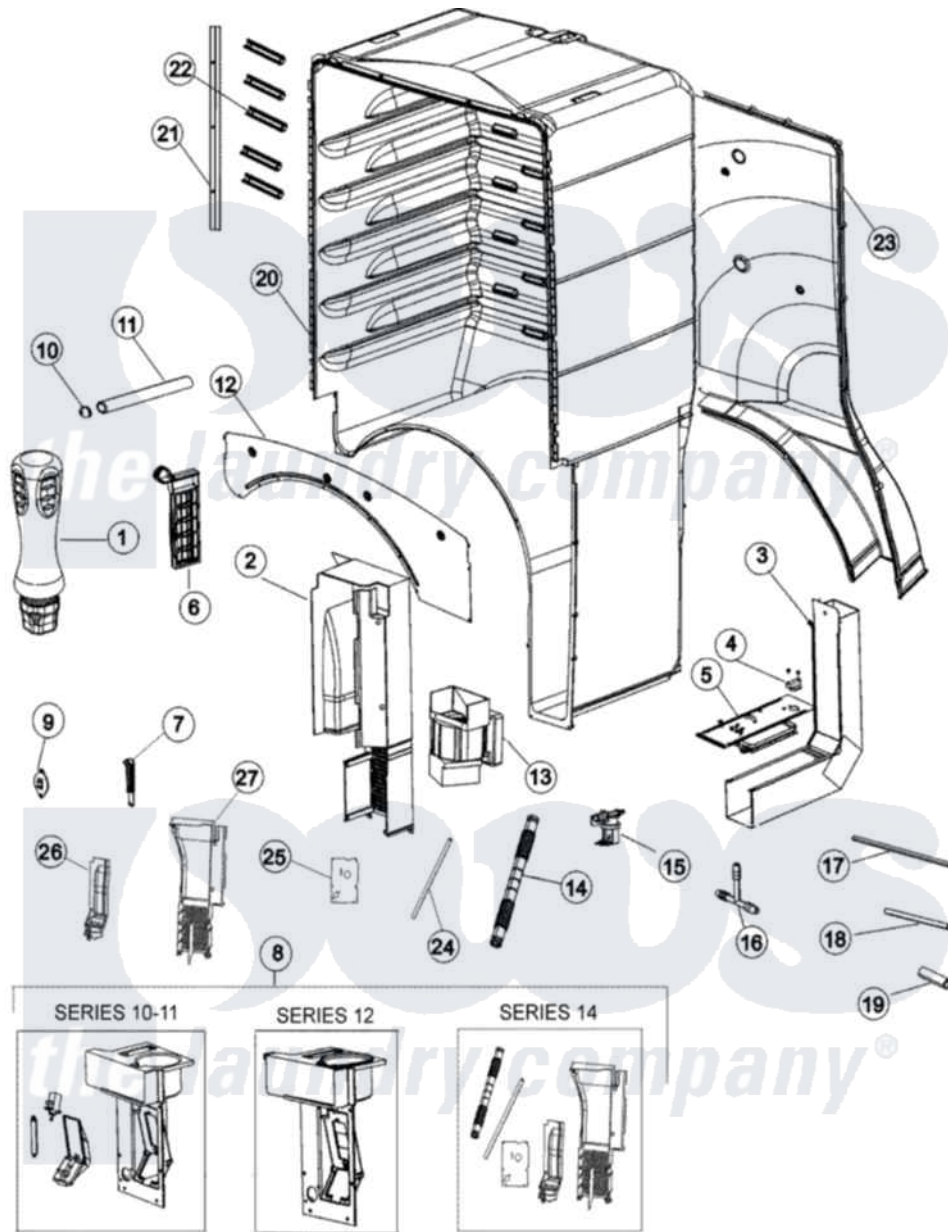

Maytag MCE8000AZQ 06 - LINER, STEAMER & RESERVOIR

Maytag Residential Maytag MCE8000AZQ Dryer Parts Parts Diagram 06 - LINER, STEAMER & RESERVOIR
 Click on the part number to view part

Item	Original Part Number	Replaced By	Status	Part Description
1	31001684			Bottle, Reservoir Water
2	31001623		Not Available	AIR DUCT, RETURN
3	31001604		Not Available	HOT AIR DUCT ASSEMBLY
4	31001630			Thermostat, Steamer
"	31001721			Screw, Abno.8-18 x 3/8 Hxws
5	31001666		Not Available	HEATER/STEAMER
"	31001628	31001790		Wire- Heat
"	31001664			Harness, Upper Heater/Steamer
"	31001761			Harness, Upper Heater/Steamer
6	31001681		Not Available	FILTER FRAME ASSEMBLY
7	31001687			Vent, Reservoir Filter
8	12002648			Return Duct/Cover Kit
"	31001760			Cover, Return Duct
"	12002336			Return Duct/Damper Kit
9	31001716			Thermistor, Temp Control

"	31001600		Screw, No.6 Tri-Lobe 3/8 Torx
10	31001603	31001759	Cap- Shelf
11	31001602		Rod, Shelf Support
12	31001705	W10080400	Screw, 8-18 X 1/2
"	31001596	31001767	Liner- FRO
13	31001627		Blower Assembly
"	31001722	3400826	Screw, 8-18 X 3/4
14	31001631		Hose, Reservoir Valve
15	31001563		Valve, Water
16	31001720		T-ConnecTor
17	31001717		Hose
18	31001718		Hose
19	31001719		Hose
20	31001595	Not Available	LINER
21	31001609		Tie Bar, Shelf
"	31001705	W10080400	Screw, 8-18 X 1/2
22	31001607		Bracket, Shelf
23	31001606		Plenum
"	31001600		Screw, No.6 Tri-Lobe 3/8 Torx
24	31001632		Hose, Valve Steamer
25	31001789	Not Available	PLATE-RETURN DUCT COVER
26	31001787	Not Available	DUCT-AIR RETURN
27	31001788	Not Available	CUP-RETURN DUCT