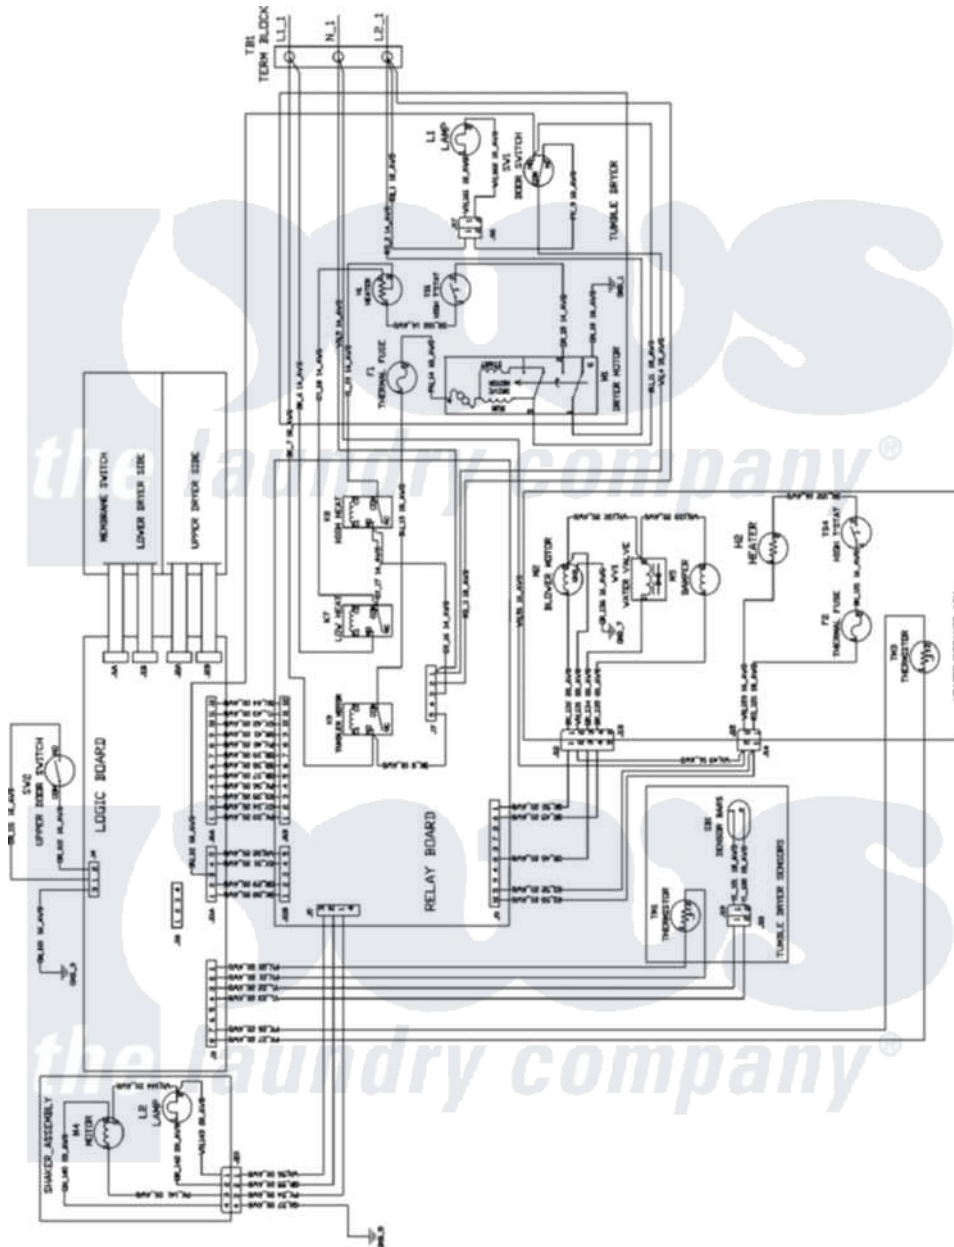

# Maytag MCE8000AZQ 10 - WIRING INFORMATION

Maytag Residential Maytag MCE8000AZQ Dryer Parts Parts Diagram 10 - WIRING INFORMATION  
 Click on the part number to view part

Item	Original Part Number	Replaced By	Status	Part Description
1	15003314		Not Available	WIRING INFORMATION (ELEC)