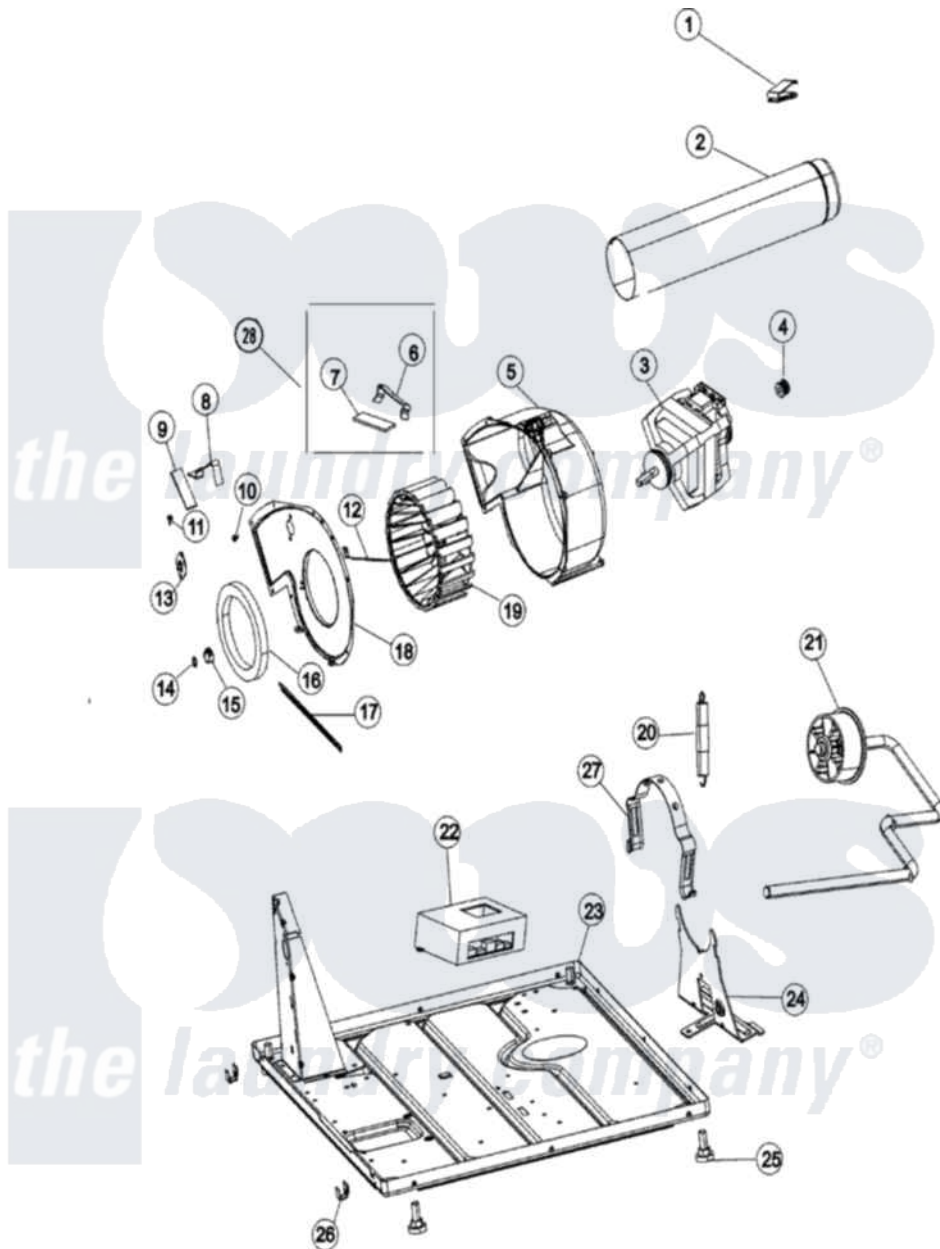

# Maytag MCE8000AZW 01 - BASE, MOTOR & BLOWER

Maytag Residential Maytag MCE8000AZW Dryer Parts Parts Diagram 01 - BASE, MOTOR & BLOWER  
 Click on the part number to view part

| Item | Original Part Number     | Replaced By               | Status | Part Description            |
|------|--------------------------|---------------------------|--------|-----------------------------|
| 1    | <a href="#">31001572</a> |                           |        | Clip, Vent Pipe Ground      |
| 2    | <a href="#">53-0134</a>  |                           |        | Duct, Exhaust               |
| 3    | 31001589                 | <a href="#">W10410996</a> |        | Motor-Drive                 |
| 4    | <a href="#">31001535</a> |                           |        | Pulley, Motor               |
| 5    | <a href="#">53-1801</a>  |                           |        | Housing, Blower             |
| 6    | <a href="#">31001470</a> |                           |        | Glide, Tumbler              |
| 7    | <a href="#">31001356</a> |                           |        | Pad, Glide                  |
| 8    | <a href="#">31001469</a> |                           |        | Glide, Tumbler              |
| 9    | <a href="#">31001356</a> |                           |        | Pad, Glide                  |
| 10   | 31001267                 | <a href="#">W10116760</a> |        | Screw                       |
| 11   | 25-7890                  | <a href="#">489478</a>    |        | Screw, 8 X 1/2              |
| 12   | <a href="#">53-1026</a>  |                           |        | Guide, Vane Inlet           |
| 13   | <a href="#">31001590</a> |                           |        | Thermistor, Temp Control    |
| 14   | <a href="#">25-7855</a>  |                           |        | Ring, Retaining             |
| 15   | 25-7823                  | <a href="#">312967</a>    |        | Clamp, Blower Housing       |
| 16   | <a href="#">31001541</a> |                           |        | Seal, Blower/Collector Duct |