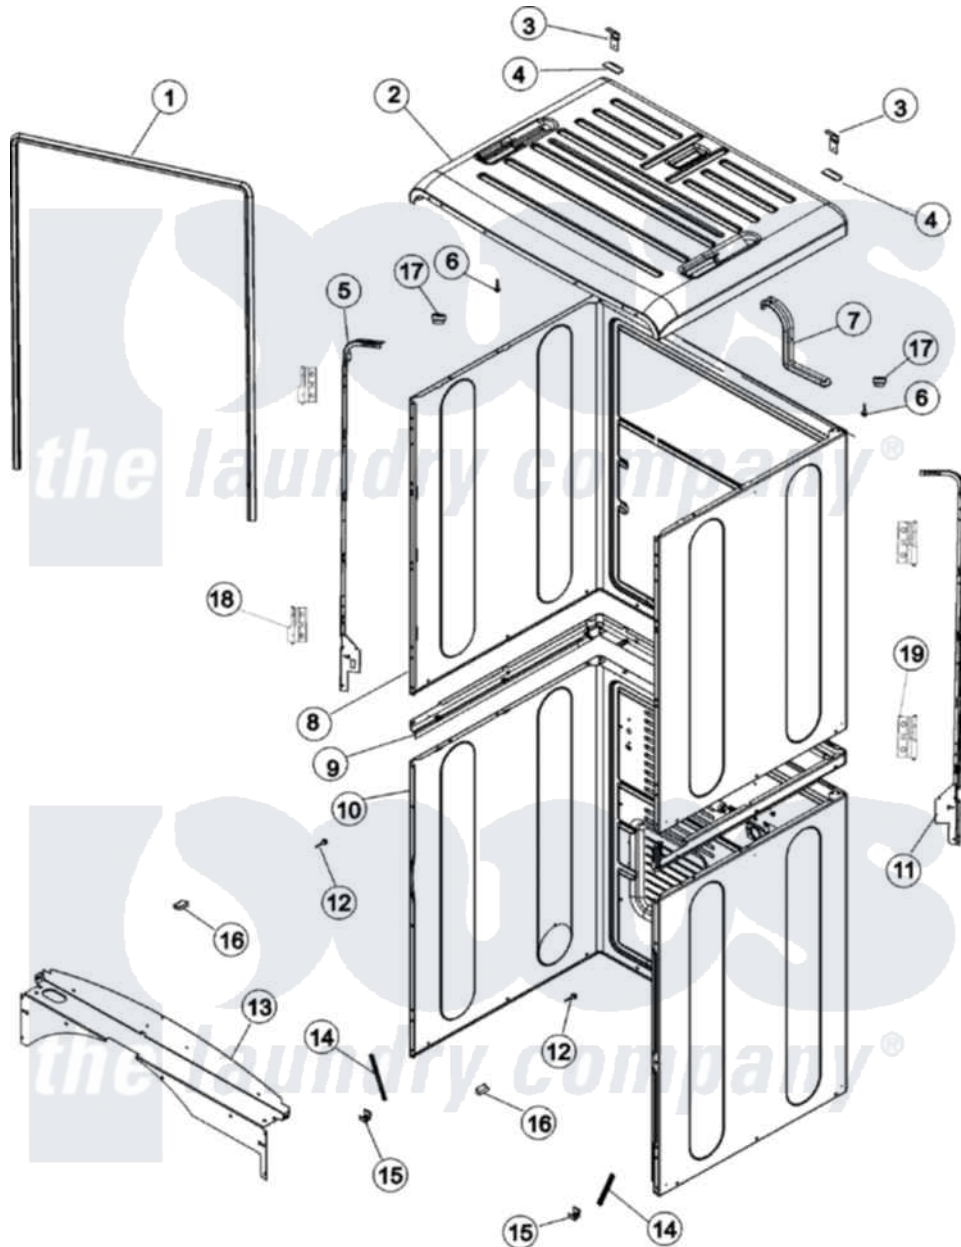

Maytag MCE8000AZW 02 - CABINET, UPPER & LOWER

Maytag Residential Maytag MCE8000AZW Dryer Parts Parts Diagram 02 - CABINET, UPPER & LOWER
 Click on the part number to view part

Item	Original Part Number	Replaced By	Status	Part Description
1	31001618			Seal, Door Perimeter
2	31001619			Cover, Top
3	63-5712			Hinge, Cabinet Top
4	35-4128			Pad, Hinge
5	31001612			Support, Cabinet
"	31001721			Screw, Abno.8-18 x 3/8 Hxws
6	21001829			Post, Locating
7	31001680		Not Available	HANGER, EXTERNAL RACK
8	31001614			Cabinet, Upper
9	31001594			Band, Belly
"	25-7890	489478		Screw, 8 X 1/2
10	33-2653			Bumper, Cabinet
"	33002916			Power Cord, Canadian 240V
"	33001425			Locknut, Eared For Canadian
"	31001573			Cabinet, Lower
11	31001721			Screw, Abno.8-18 x 3/8 Hxws

"	31001613		Support, Cabinet
12	21001829		Post, Locating
13	31001608		Front, Belly Band
14	25-7752	3196169	Screw, Element
"	31001576		Brace, Corner
15	53-0120		Clip, Front Panel
16	31001611		Spacer, Front Panel
17	33-2653		Bumper, Cabinet
18	31001617		Hinge Cabinet Leaf Assembly
19	31001616		Hinge Cabinet Leaf Assembly