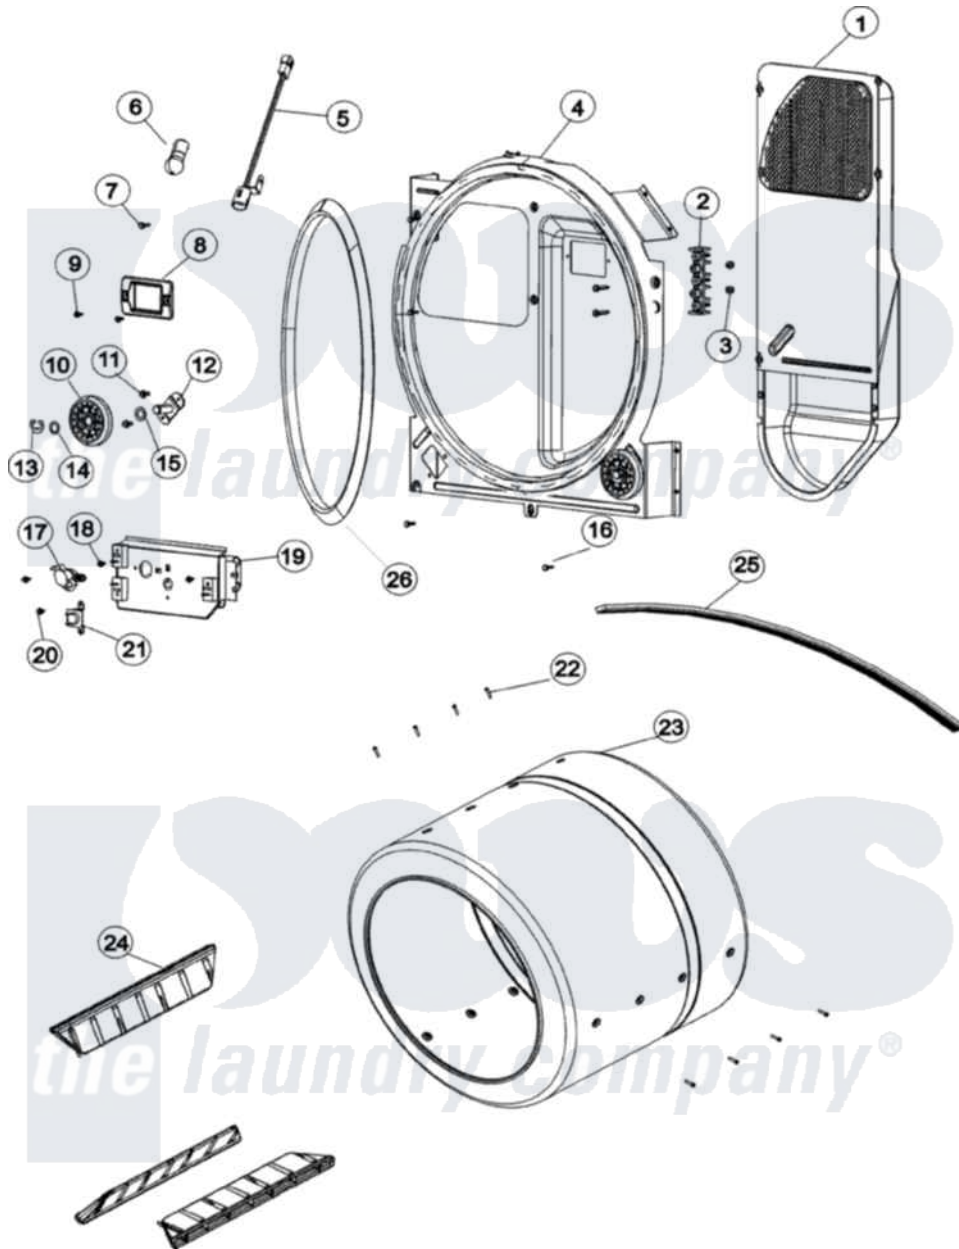

Maytag MCE8000AZW 04 - CYLINDER, HEATER & BULKHEAD

Maytag Residential Maytag MCE8000AZW Dryer Parts Parts Diagram 04 - CYLINDER, HEATER & BULKHEAD
 Click on the part number to view part

Item	Original Part Number	Replaced By	Status	Part Description
1	25-7819	M0217225		Screw
"	31001587			Heater Housing Assembly
2	53-0965		Not Available	STRAP, GROUND
"	25-7952	3400074		Screw
"	53-1518			Block, Terminal
3	21001837			Nut, Lock W/Nylon Insert
4	31001581			Bulkhead With Seal
5	31001579		Not Available	RECEPTACLE ASM, CLYINDER LIGHT
6	31001575			Bulb, Cylinder Light
7	25-3457			Screw, Sems
8	31001585		Not Available	LENS, CYLINDER LIGHT
9	31001580	313806		Screw
10	31001096			Roller
11	25-7101	3351614		Screw, Gearcase Cover Mounting
12	53-0107			Support Assembly-Cylinder

12	35-0131		Rear
13	25-7854		Ring, Retaining
14	25-7814		Washer
15	31001583		Spacer, Roller
16	25-7819	M0217225	Screw
17	31001267	W10116760	Screw
"	31001689		Thermostat, Hi Limit
18	31001267	W10116760	Screw
19	31001746	DE1746C	Element 31001746C
"	31001691	31001790	Wire- Heat
20	31001267	W10116760	Screw
21	31001690		Fuse, Thermal
22	25-7759	3196164	Screw
23	53-1250		Cylinder
24	53-1249	Not Available	BAFFLE, WHITE
25	31531589	341241	Belt
26	31001548	31001747	Seal Assembly