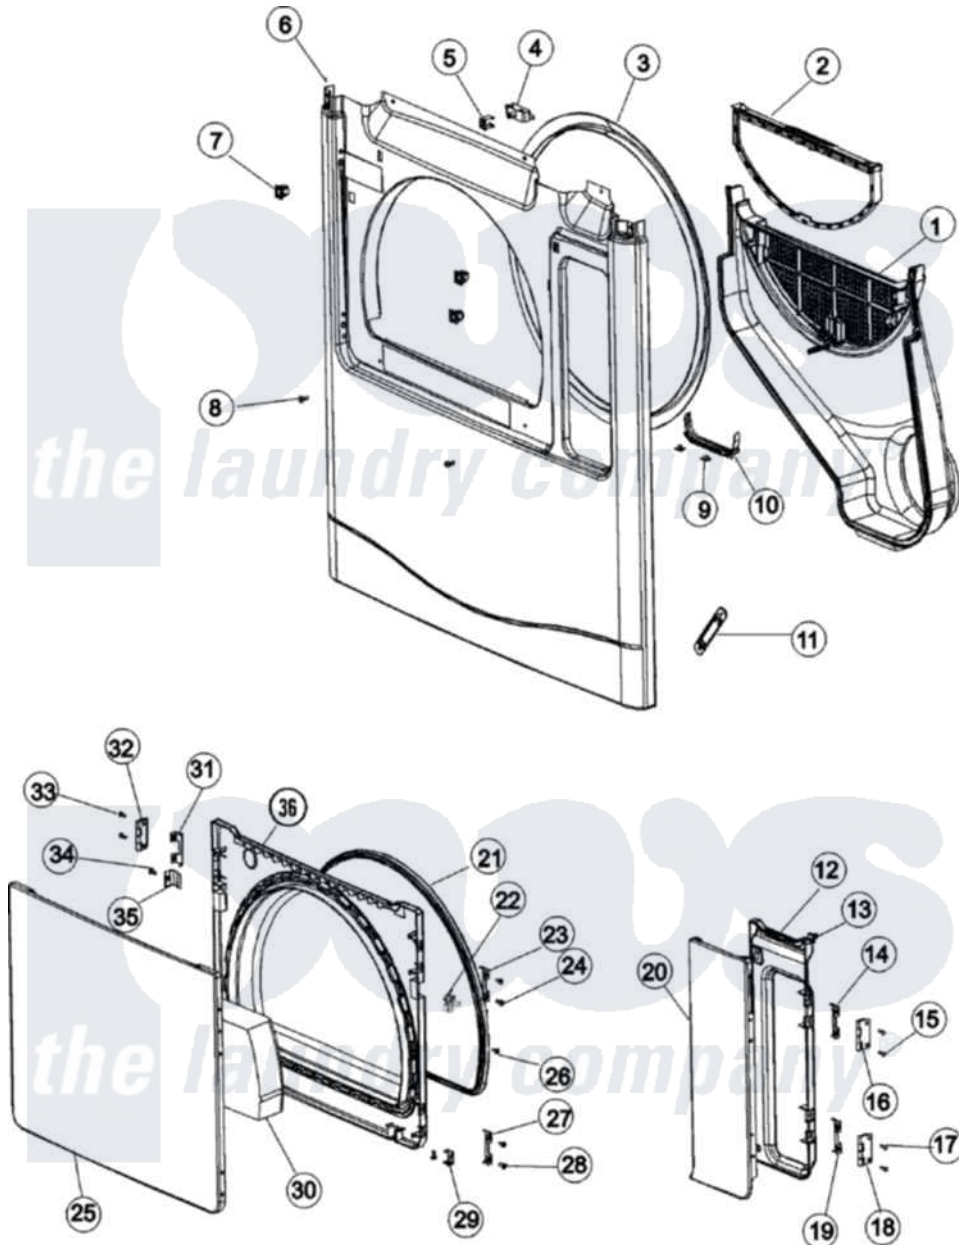

Maytag MCE8000AZW 05 - FRONT PANEL & LOWER DOORS

Maytag [Residential Maytag MCE8000AZW Dryer Parts](#) Parts Diagram 05 - FRONT PANEL & LOWER DOORS
 Click on the part number to view part

Item	Original Part Number	Replaced By	Status	Part Description
1	53-0204			Seal
"	31001635	2201320		Duct Colle
2	31001640			Filter, Lint
3	31001637			Seal Assembly, Cylinder Front
4	31001732	53-0148		Switch, Door
5	31001733			Clip, Switch
6	31001706			Front Panel Assembly
7	53-0187	LA-1003		Door Catch Kit
8	25-7810	415013-35		Screw
9	31001643			Clip, Trim
10	31001642			Trim, Reservoir Flange
11	33001809			Sensor Bar Assembly
"	31001638	31001791		HameSS- S
12	31001654			Door, Inner Reservoir
13	31001657			Bayonet, Reservoir Door
14	22002038			Clip, Door

15	31001703	98006631	Screw
16	31001653		Hinge, Door
17	31001703	98006631	Screw
18	31001653		Hinge, Door
19	22002038		Clip, Door
20	31001656		Door, Outer Reservoir
21	31001652		Seal, Door
22	31001646		Strike Bracket Assembly
23	22002038		Clip, Door
24	22002063		Screw No.8-18AB Wafer Head
25	31001650	Not Available	PANEL, OUTER DOOR (WHT)
26	31001703	98006631	Screw
27	22002038		Clip, Door
28	22002063		Screw No.8-18AB Wafer Head
29	22002039		Clip, Door
30	31001644		Spacer, Door Block
31	22002038		Clip, Door
32	31001641		Cover, Hinge
"	31001653		Hinge, Door
33	31001703	98006631	Screw
34	22002063		Screw No.8-18AB Wafer Head
35	31001648		Plug
36	31001645	Not Available	INNER DOOR, LOWER