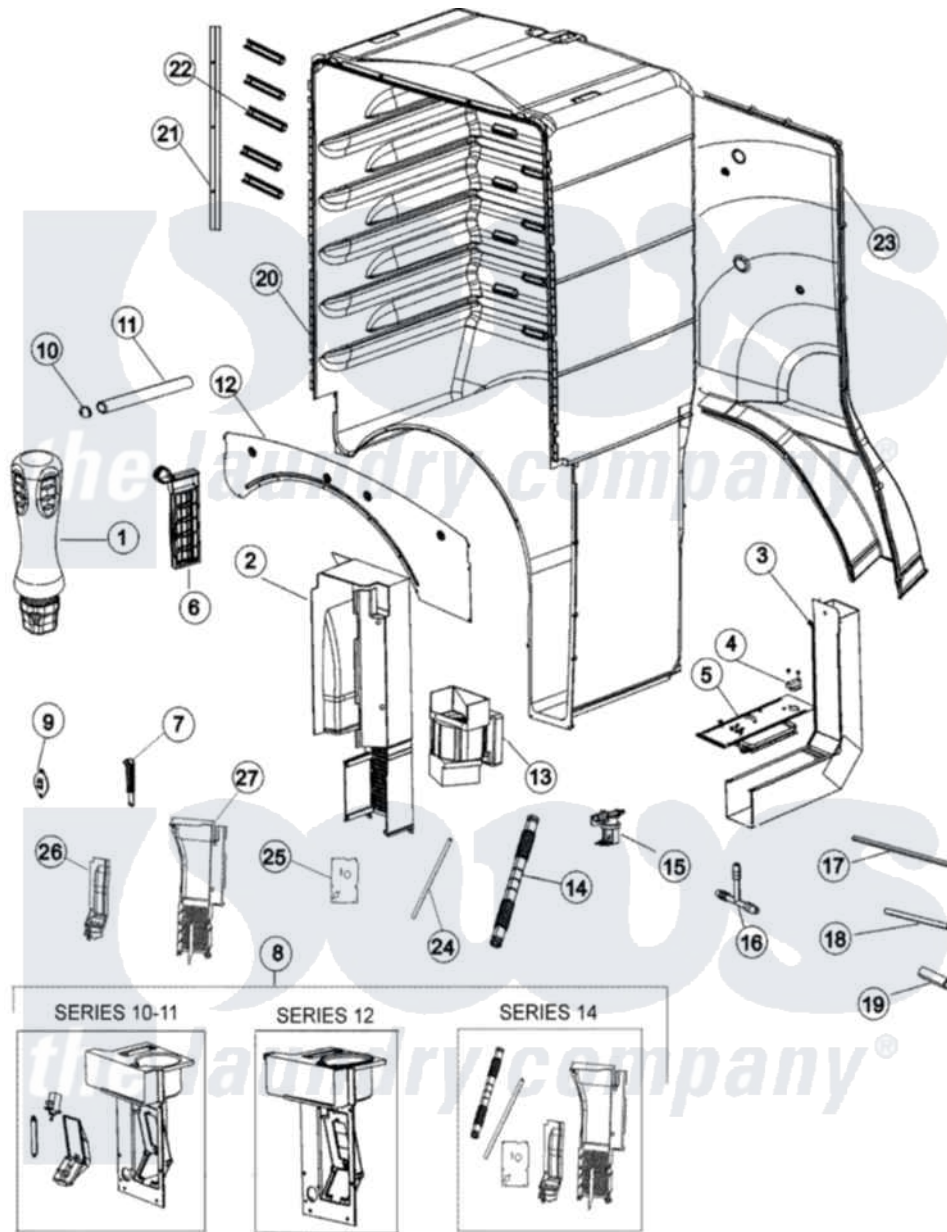

# Maytag MCE8000AZW 06 - LINER, STEAMER & RESERVOIR

Maytag Residential Maytag MCE8000AZW Dryer Parts Parts Diagram 06 - LINER, STEAMER & RESERVOIR  
 Click on the part number to view part

| Item | Original Part Number     | Replaced By              | Status        | Part Description              |
|------|--------------------------|--------------------------|---------------|-------------------------------|
| 1    | <a href="#">31001684</a> |                          |               | Bottle, Reservoir Water       |
| 2    | 31001623                 |                          | Not Available | AIR DUCT, RETURN              |
| 3    | 31001604                 |                          | Not Available | HOT AIR DUCT ASSEMBLY         |
| 4    | <a href="#">31001630</a> |                          |               | Thermostat, Steamer           |
| "    | <a href="#">31001721</a> |                          |               | Screw, Abno.8-18 x 3/8 Hxws   |
| 5    | 31001666                 |                          | Not Available | HEATER/STEAMER                |
| "    | 31001628                 | <a href="#">31001790</a> |               | Wire- Heat                    |
| "    | <a href="#">31001664</a> |                          |               | Harness, Upper Heater/Steamer |
| "    | <a href="#">31001761</a> |                          |               | Harness, Upper Heater/Steamer |
| 6    | 31001681                 |                          | Not Available | FILTER FRAME ASSEMBLY         |
| 7    | <a href="#">31001687</a> |                          |               | Vent, Reservoir Filter        |
| 8    | <a href="#">12002648</a> |                          |               | Return Duct/Cover Kit         |
| "    | <a href="#">31001760</a> |                          |               | Cover, Return Duct            |
| "    | <a href="#">12002336</a> |                          |               | Return Duct/Damper Kit        |
| 9    | <a href="#">31001716</a> |                          |               | Thermistor, Temp Control      |