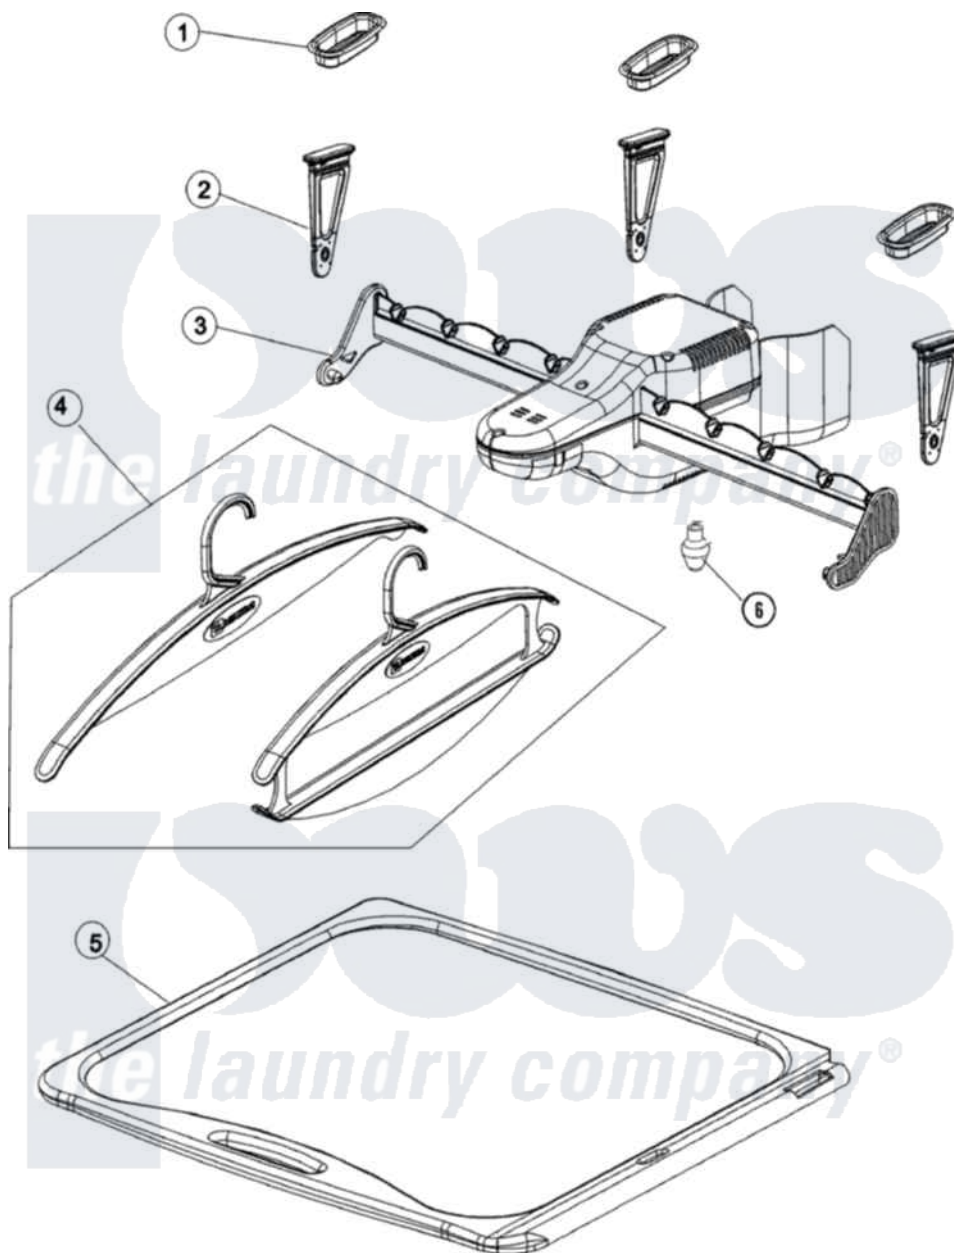

Maytag MCE8000AZW 07 - SHAKER, HANGERS & RACKS

Maytag [Residential Maytag MCE8000AZW Dryer Parts](#) Parts Diagram 07 - SHAKER, HANGERS & RACKS
 Click on the part number to view part

Item	Original Part Number	Replaced By	Status	Part Description
1	31001622			Boot, Shaker Strap
2	31001621			Strap, Shaker Support
3	31001702			Shaker Assembly
4	31001727	31001781		Hanger Pac
5	31001679		Not Available	SHELF ASSEMBLY
6	22002263			Lamp