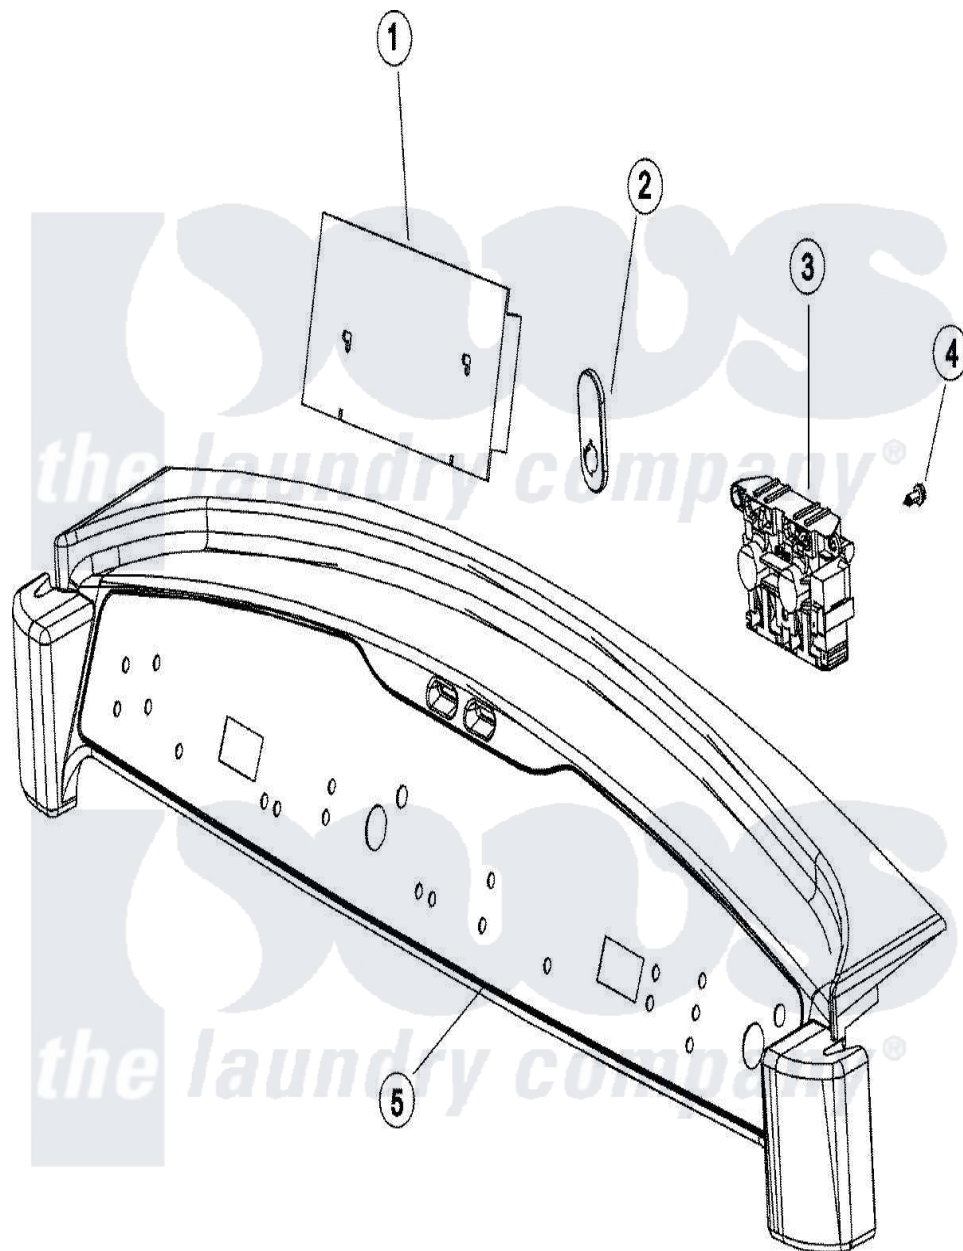

Maytag MCG8000AWQ 03 - CONTROL PANEL

Maytag [Residential Maytag MCG8000AWQ Dryer Parts](#) Parts Diagram 03 - CONTROL PANEL
 Click on the part number to view part

Item	Original Part Number	Replaced By	Status	Part Description
1	31001562			Logic Board
2	31001659			Clip, Retaining
3	31001565			Door Latch Assembly
4	31001610	3400806		Screw
5	31001660			Console W/Membrane Pad
6	31001662			Harness, Upper Door Switch