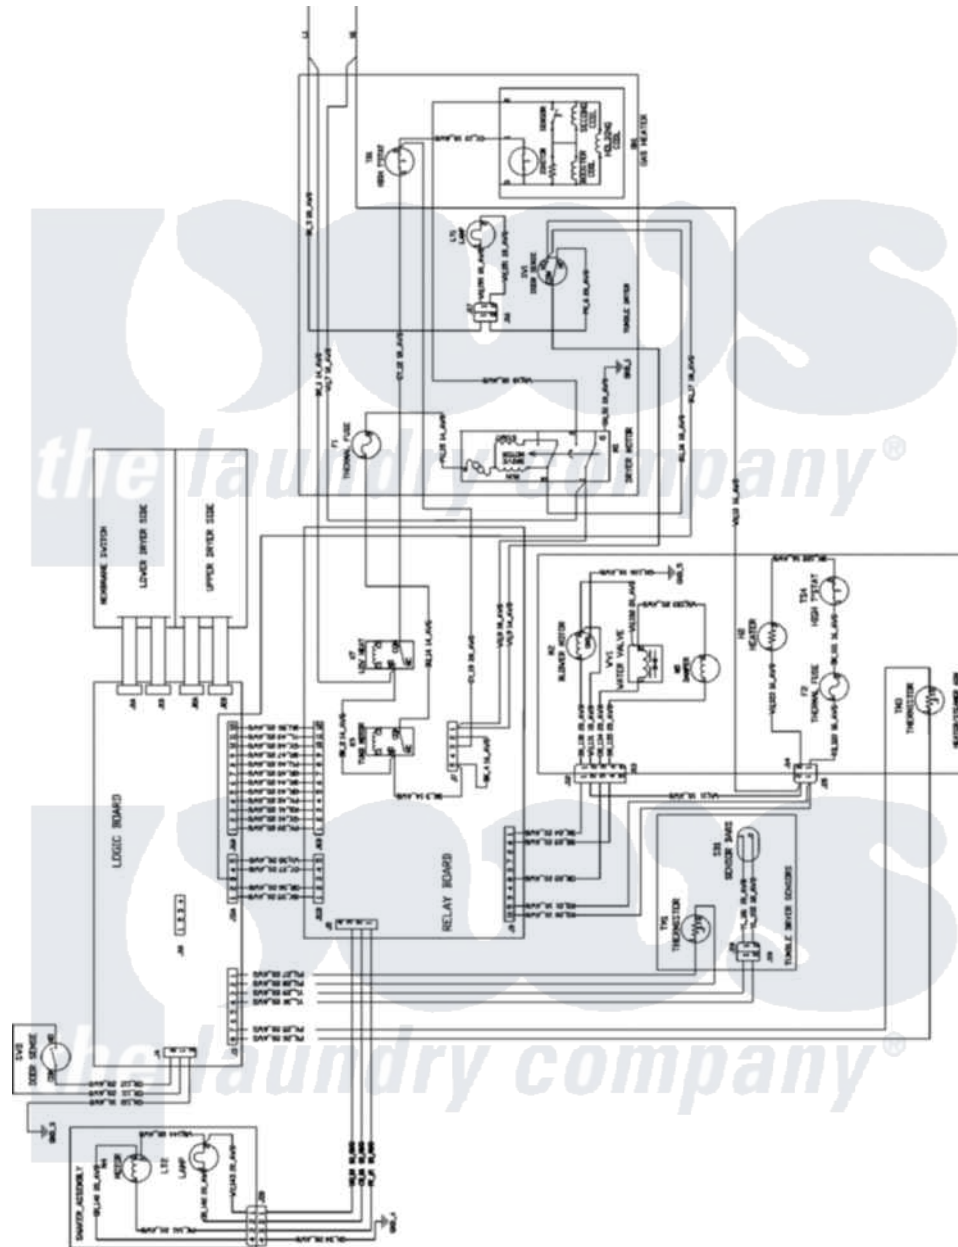

Maytag MCG8000AWQ 12 - WIRING INFORMATION

Maytag Residential Maytag MCG8000AWQ Dryer Parts Parts Diagram 12 - WIRING INFORMATION
 Click on the part number to view part

| Item | Original Part Number | Replaced By | Status | Part Description |
|------|----------------------|-------------|---------------|--------------------------|
| 1 | 15003315 | | Not Available | WIRING INFORMATION (GAS) |