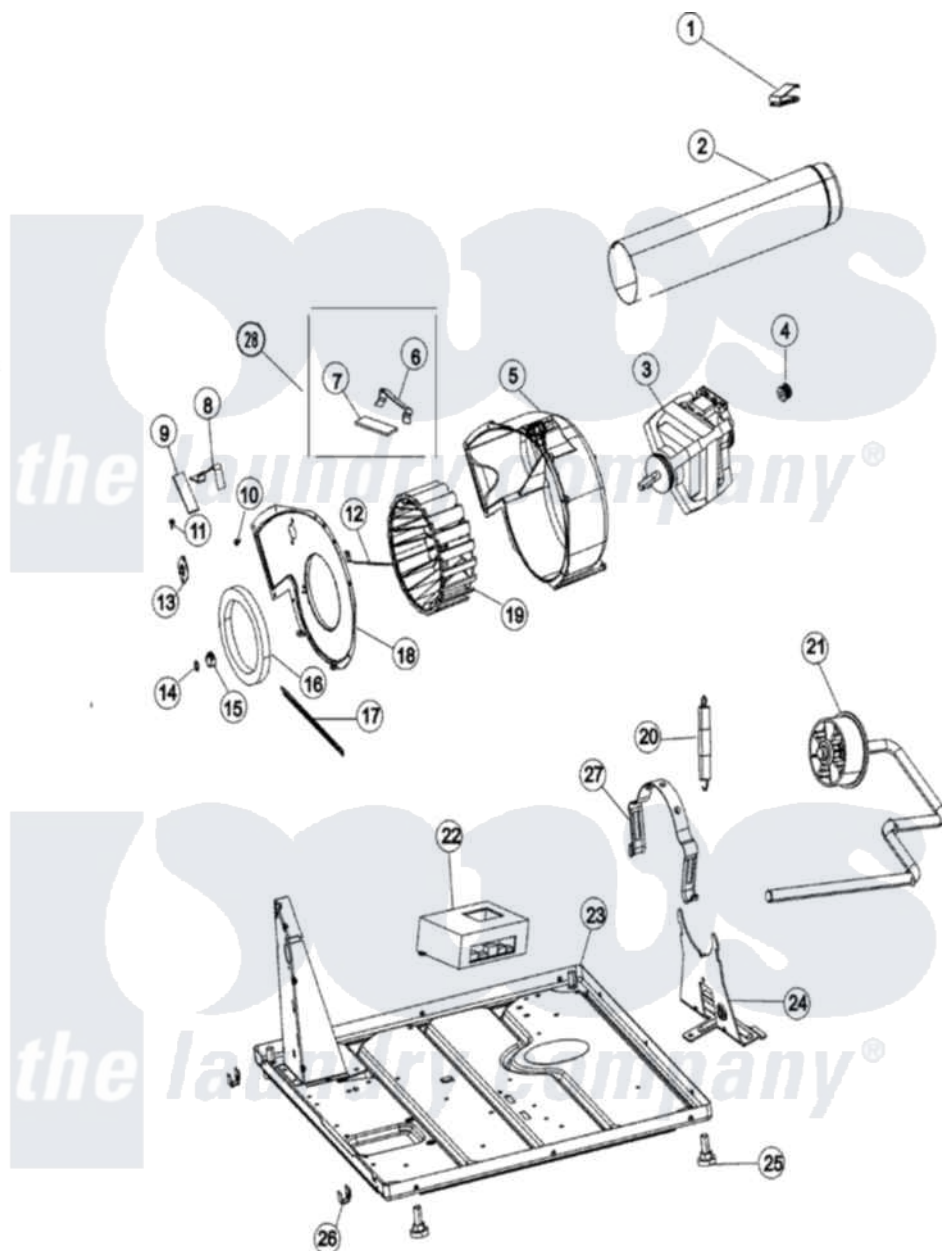

Maytag MCG8000AWW 01 - BASE, MOTOR & BLOWER

Maytag Residential Maytag MCG8000AWW Dryer Parts Parts Diagram 01 - BASE, MOTOR & BLOWER
 Click on the part number to view part

Item	Original Part Number	Replaced By	Status	Part Description
1	31001572			Clip, Vent Pipe Ground
2	53-0134			Duct, Exhaust
3	31001589	W10410996		Motor-Drive
4	31001535			Pulley, Motor
5	53-1801			Housing, Blower
6	31001470			Glide, Tumbler
7	31001356			Pad, Glide
8	31001469			Glide, Tumbler
9	31001356			Pad, Glide
10	31001267	W10116760		Screw
11	25-7890	489478		Screw, 8 X 1/2
12	53-1026			Guide, Vane Inlet
13	31001590			Thermistor, Temp Control
14	25-7855			Ring, Retaining
15	25-7823	312967		Clamp, Blower Housing
16	31001541			Seal, Blower/Collector Duct

17	53-1625		Brace, Tumbler Support
18	53-1934		Cover, Blower Housing
19	31001317		Wheel, Blower
20	31001465		Spring, Idler
21	31001710		Idler Arm Assembly
"	31001571		Screw, 10-24 x 0700 Hxwshrd Ty
22	25-7890	489478	Screw, 8 X 1/2
"	31001561	53-4643	Relay Board Assembly
23	31001586		Base Assembly
"	31001569		Washer, 1/2"
24	25-7732	681414	Screw, 10AB X 1/2
"	31001570		Bracket, Motor
25	35-3507	25001119	Foot And Pad Assembly
26	53-0120		Clip, Front Panel
27	53-0214	660658	Clamp, Motor Mounting 343481 685441
28	LA-1006		Glide Kit, Tumbler