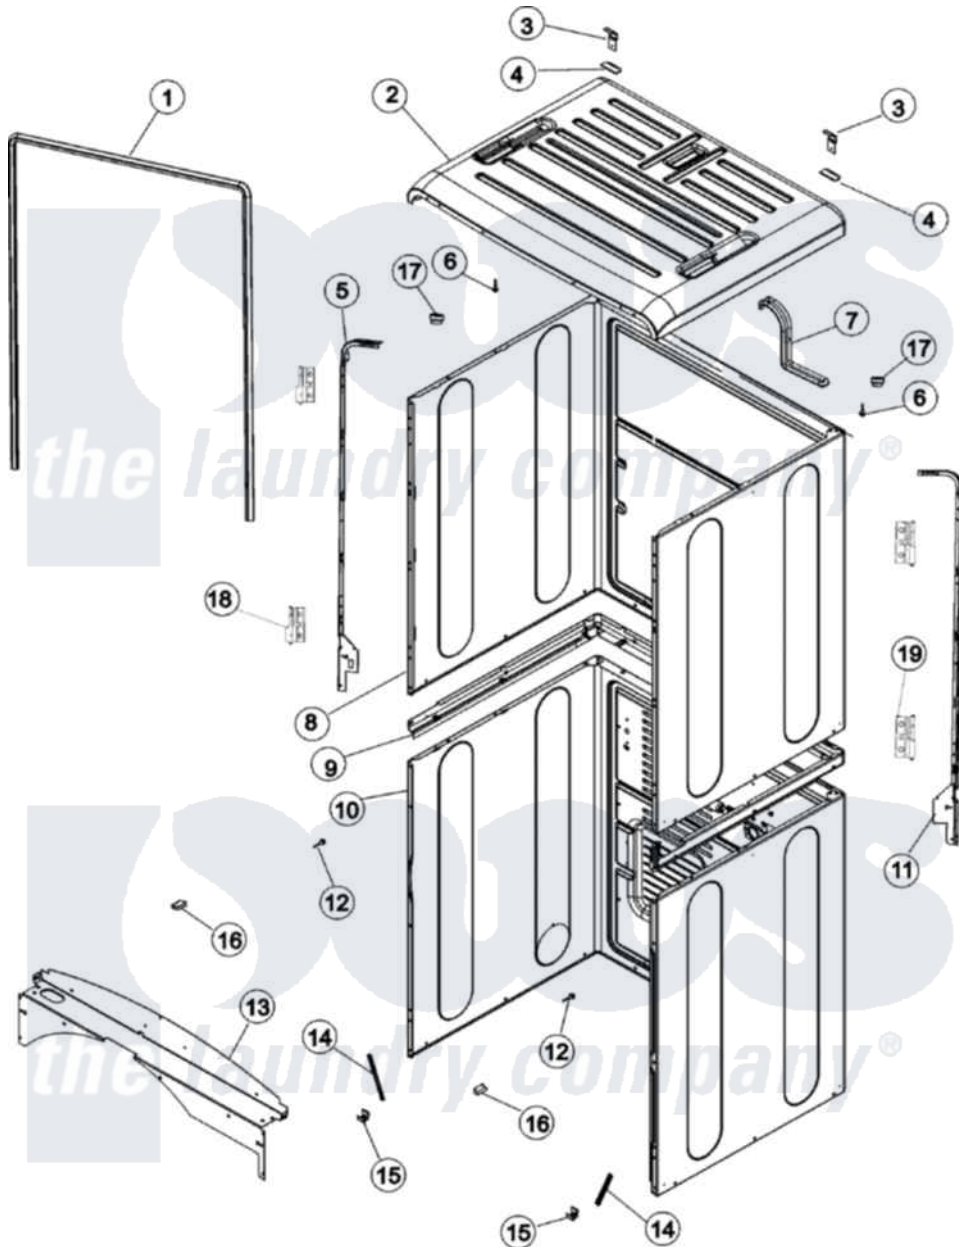

Maytag MCG8000AWW 02 - CABINET, UPPER & LOWER

Maytag Residential Maytag MCG8000AWW Dryer Parts Parts Diagram 02 - CABINET, UPPER & LOWER
 Click on the part number to view part

Item	Original Part Number	Replaced By	Status	Part Description
1	31001618			Seal, Door Perimeter
2	31001619			Cover, Top
3	63-5712			Hinge, Cabinet Top
4	35-4128			Pad, Hinge
5	25-2134	W10116760		Screw
"	31001612			Support, Cabinet
6	21001829			Post, Locating
7	31001680		Not Available	HANGER, EXTERNAL RACK
8	31001614			Cabinet, Upper
9	25-7890	489478		Screw, 8 X 1/2
"	31001594			Band, Belly
10	31001592			Cord And Cap Assembly
"	33-2653			Bumper, Cabinet
"	31001573			Cabinet, Lower
"	31001723			Cover, Power Cord
11	31001613			Support, Cabinet

"	25-2134	W10116760	Screw
12	21001829		Post, Locating
13	31001608		Front, Belly Band
14	25-7752	3196169	Screw, Element
"	31001576		Brace, Corner
15	53-0120		Clip, Front Panel
16	31001611		Spacer, Front Panel
17	33-2653		Bumper, Cabinet
18	31001617		Hinge Cabinet Leaf Assembly
19	31001616		Hinge Cabinet Leaf Assembly