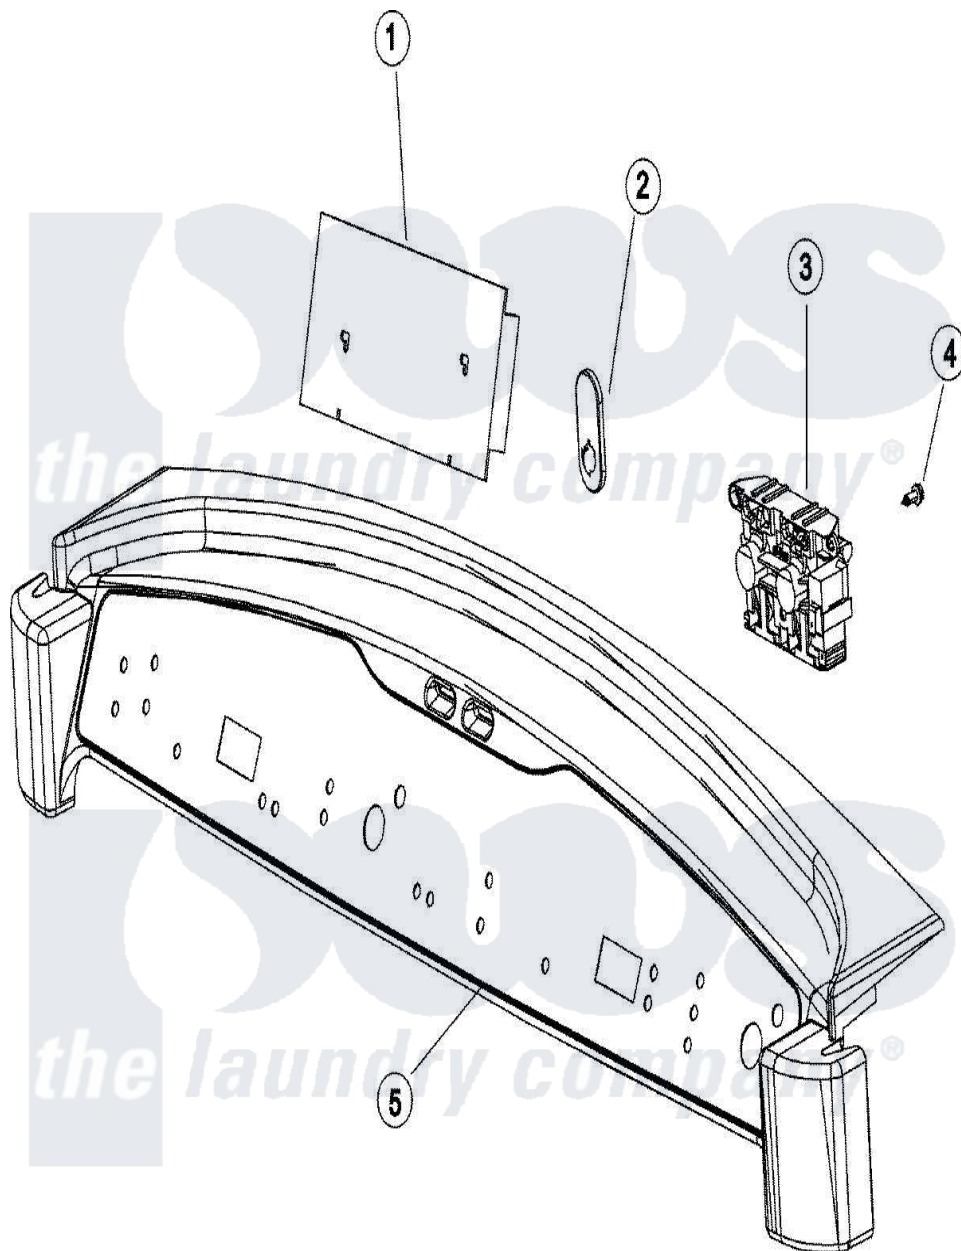

# Maytag MCG8000AWW 03 - CONTROL PANEL

Maytag [Residential Maytag MCG8000AWW Dryer Parts](#) Parts Diagram 03 - CONTROL PANEL  
[Click on the part number to view part](#)

Item	Original Part Number	Replaced By	Status	Part Description
1	<a href="#">31001562</a>			Logic Board
2	<a href="#">31001659</a>			Clip, Retaining
3	<a href="#">31001565</a>			Door Latch Assembly
4	31001610	<a href="#">3400806</a>		Screw
5	<a href="#">31001658</a>			Console W/Membrane Pad
6	<a href="#">31001662</a>			Harness, Upper Door Switch