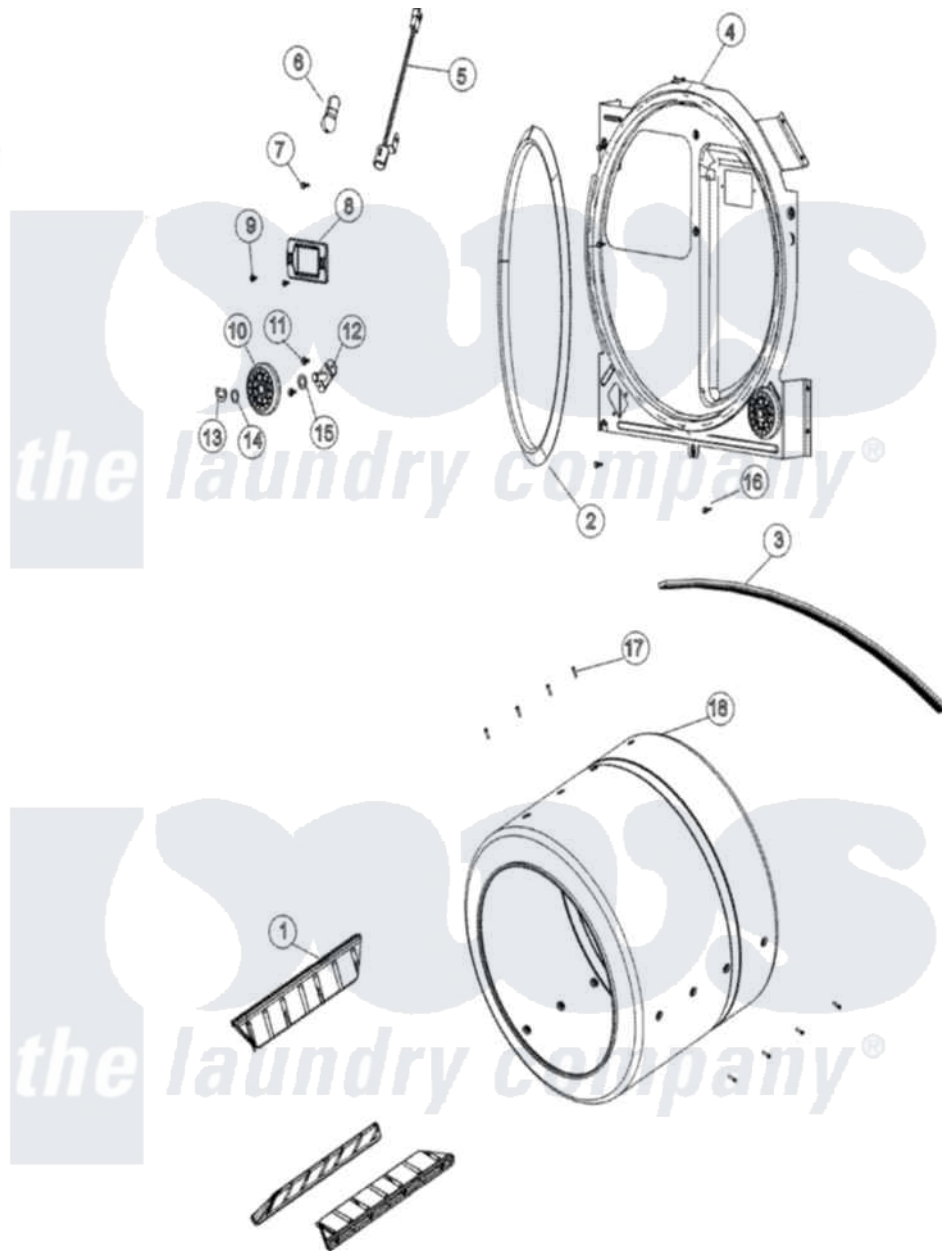

Maytag MCG8000AWW 04 - CYLINDER & REAR BULKHEAD

Maytag [Residential Maytag MCG8000AWW Dryer Parts](#) Parts Diagram 04 - CYLINDER & REAR BULKHEAD
 Click on the part number to view part

Item	Original Part Number	Replaced By	Status	Part Description
1	53-1249		Not Available	BAFFLE, WHITE
2	31001548	31001747		Seal Assembly
3	31531589	341241		Belt
4	31001581			Bulkhead With Seal
5	31001579		Not Available	RECEPTACLE ASM, CYLINDER LIGHT
6	31001575			Bulb, Cylinder Light
7	25-3457			Screw, Sems
8	31001585		Not Available	LENS, CYLINDER LIGHT
9	31001580	313806		Screw
10	31001096			Roller
11	25-7101	3351614		Screw, Gearcase Cover Mounting
12	53-0197			Support Assembly-Cylinder Rear
13	25-7854			Ring, Retaining
14	25-7814			Washer

15	31001583		Spacer, Roller
16	25-7819	M0217225	Screw
17	25-7759	3196164	Screw
18	53-1250		Cylinder