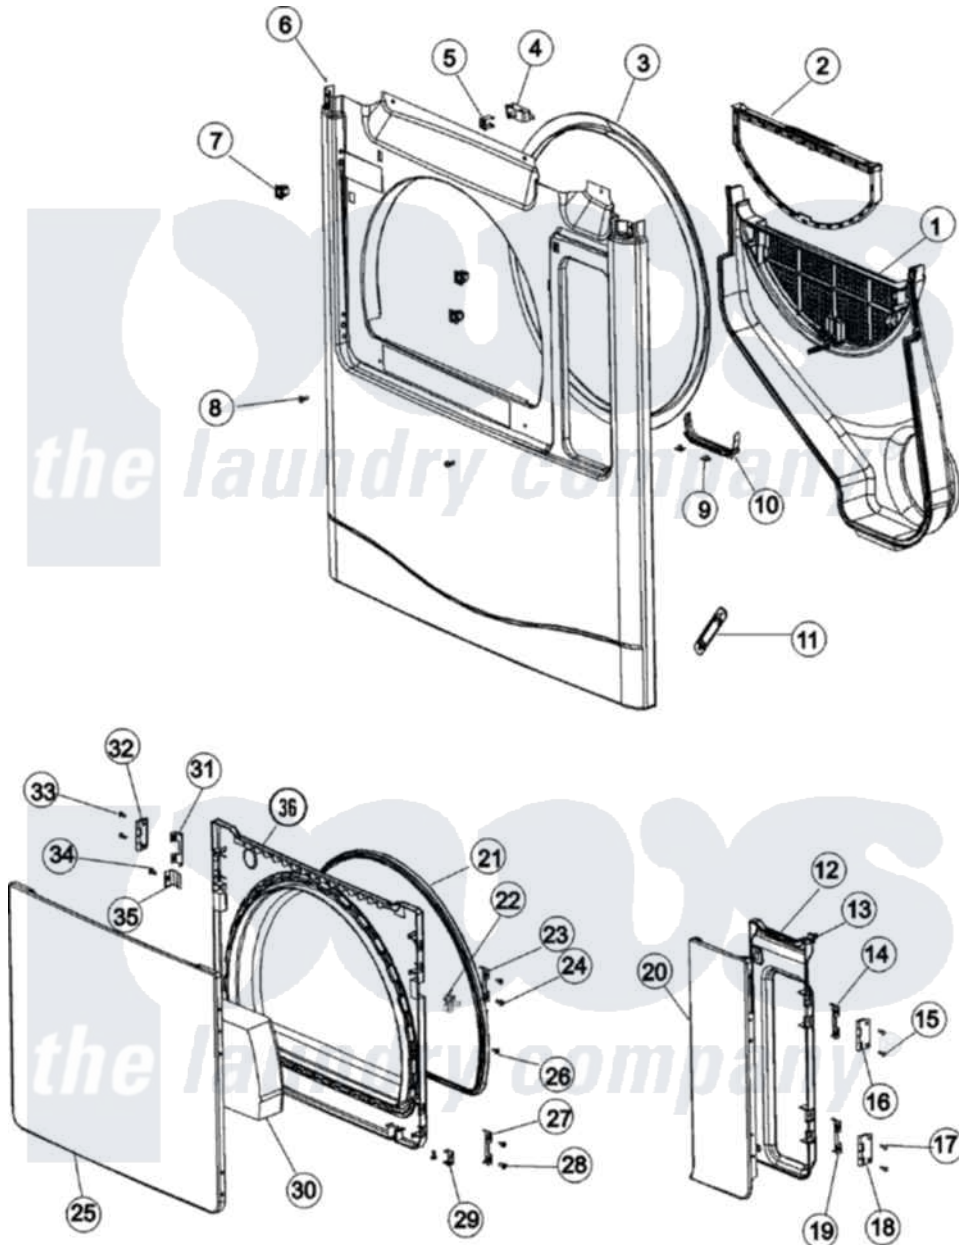

Maytag MCG8000AWW 05 - FRONT PANEL & LOWER DOORS

Maytag [Residential Maytag MCG8000AWW Dryer Parts](#) Parts Diagram 05 - FRONT PANEL & LOWER DOORS
 Click on the part number to view part

Item	Original Part Number	Replaced By	Status	Part Description
1	53-0204			Seal
"	31001635	2201320		Duct Colle
2	31001640			Filter, Lint
3	31001637			Seal Assembly, Cylinder Front
4	31001732	53-0148		Switch, Door
5	31001733			Clip, Switch
6	31001706			Front Panel Assembly
7	53-0187	LA-1003		Door Catch Kit
8	25-7810	415013-35		Screw
9	31001643			Clip, Trim
10	31001642			Trim, Reservoir Flange
11	33001809			Sensor Bar Assembly
"	31001638	31001791		HameSS- S
12	31001654			Door, Inner Reservoir
13	31001657			Bayonet, Reservoir Door
14	22002038			Clip, Door

15	31001703	98006631	Screw
16	31001653		Hinge, Door
17	31001703	98006631	Screw
18	31001653		Hinge, Door
19	22002038		Clip, Door
20	31001656		Door, Outer Reservoir
21	31001652		Seal, Door
22	31001646		Strike Bracket Assembly
23	22002038		Clip, Door
24	22002063		Screw No.8-18AB Wafer Head
25	31001650	Not Available	PANEL, OUTER DOOR (WHT)
26	31001703	98006631	Screw
27	22002038		Clip, Door
28	22002063		Screw No.8-18AB Wafer Head
29	22002039		Clip, Door
30	31001644		Spacer, Door Block
31	22002038		Clip, Door
32	31001641		Cover, Hinge
"	31001653		Hinge, Door
33	31001703	98006631	Screw
34	22002063		Screw No.8-18AB Wafer Head
35	31001648		Plug
36	31001645	Not Available	INNER DOOR, LOWER