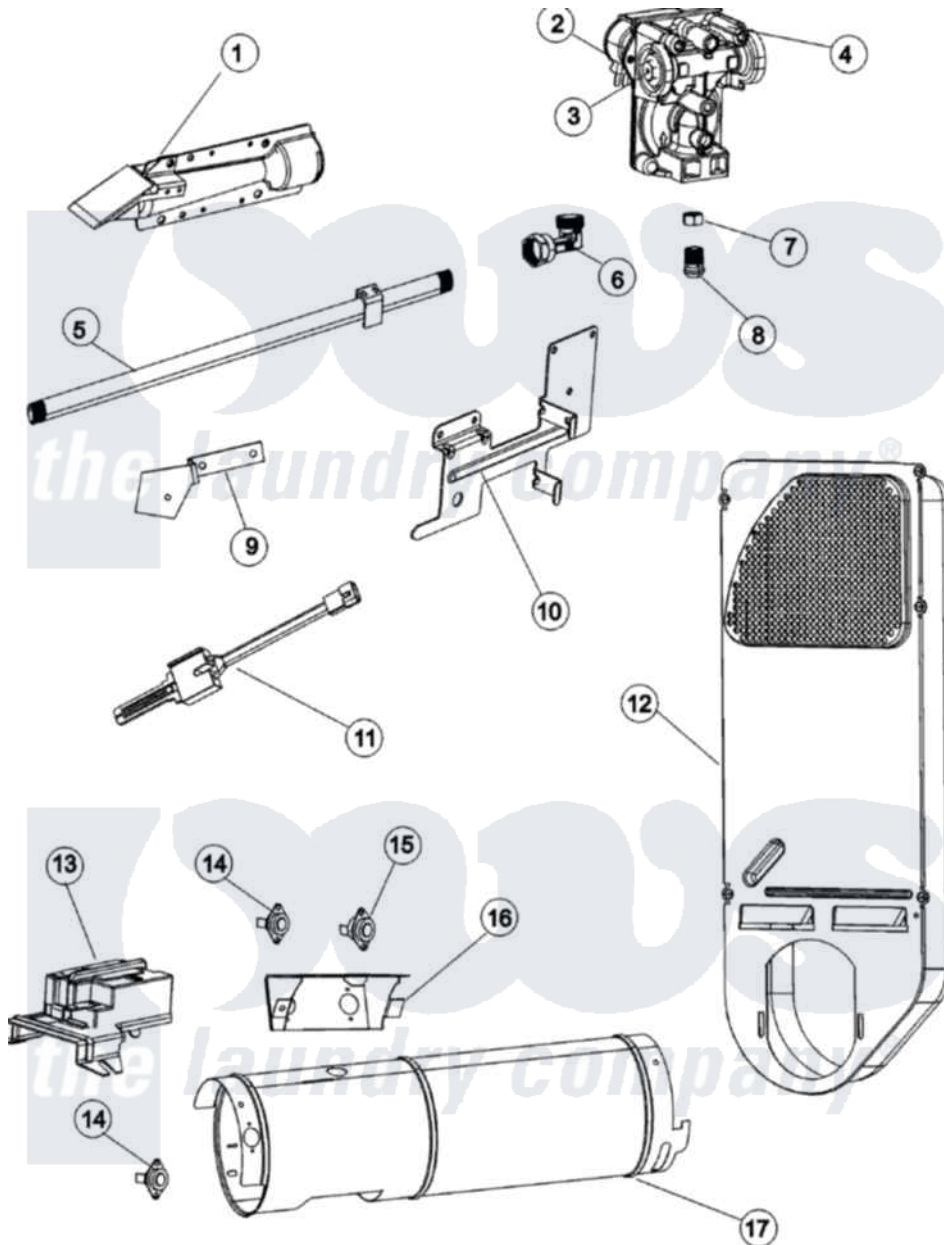

Maytag MCG8000AWW 07 - GAS CARRYING PARTS (SERIES 11)

Maytag Residential Maytag MCG8000AWW Dryer Parts Parts Diagram 07 - GAS CARRYING PARTS (SERIES 11)
 Click on the part number to view part

Item	Original Part Number	Replaced By	Status	Part Description
1	31001708	31001784		Burner
2	12001349	279834		Coil-Valve
3	63-3570			Burner Orifice
4	25-3092	90767		Screw, 8A X 3/8 HeX Washer Head Tapping
"	31001485			Valve, Gas
5	31001367	31001777		Main Gas L
6	31001366	3406051		Elbow Union Assembly
7	60-6846			Union Nut
8	31001368		Not Available	TAIL PIECE
9	53-0686		Not Available	BRACKET
10	53-0140			Mtg Bracket
11	31001556			Igniter
12	31001724			Inlet Air Duct Assembly
13	63-5013	338906		Radiant, Sensor
14	53-1182			Fuse, Thermal
15	53-1096	LA-1053		Fuse Kit, Thermal

16	31001725	Bracket, Thermostat Mtg
17	31001726	Housing, Heater
"	53-2363	Support, Heater Housing
18	12001031	Conversion Kit
"	63-6766	Conversion Kit