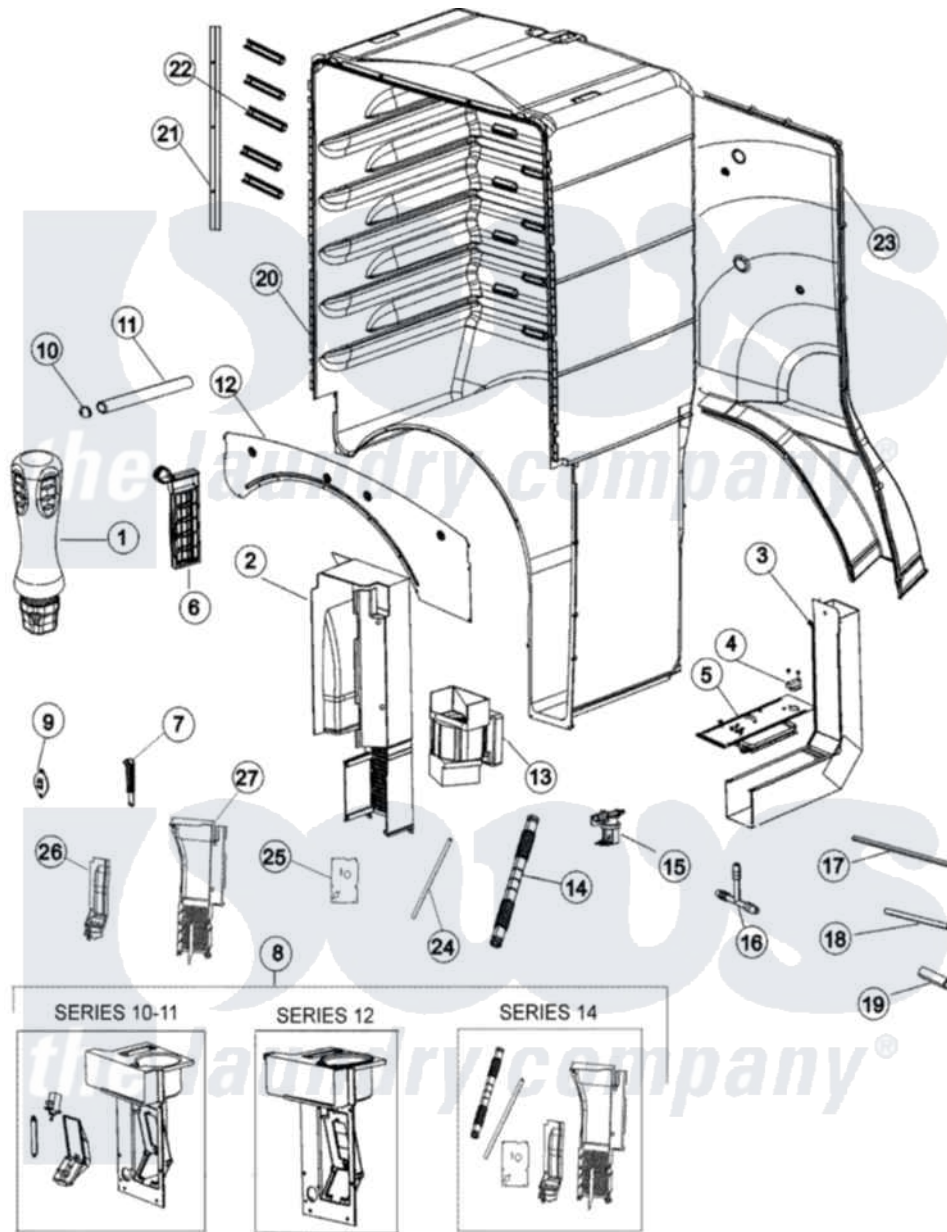

Maytag MCG8000AWW 08 - LINER, STEAMER & RESERVOIR

Maytag [Residential Maytag MCG8000AWW Dryer Parts](#) Parts Diagram 08 - LINER, STEAMER & RESERVOIR
 Click on the part number to view part

Item	Original Part Number	Replaced By	Status	Part Description
1	31001684			Bottle, Reservoir Water
2	31001623		Not Available	AIR DUCT, RETURN
3	31001604		Not Available	HOT AIR DUCT ASSEMBLY
4	31001630			Thermostat, Steamer
"	31001721			Screw, Abno.8-18 x 3/8 Hxws
5	31001666		Not Available	HEATER/STEAMER
"	31001628	31001790		Wire- Heat
"	31001664			Harness, Upper Heater/Steamer
"	31001761			Harness, Upper Heater/Steamer
6	31001681		Not Available	FILTER FRAME ASSEMBLY
7	31001687			Vent, Reservoir Filter
8	12002648			Return Duct/Cover Kit
"	31001760			Cover, Return Duct
"	12002336			Return Duct/Damper Kit
9	31001716			Thermistor, Temp Control

"	31001600		Screw, No.6 Tri-Lobe 3/8 Torx
10	31001603	31001759	Cap- Shelf
11	31001602		Rod, Shelf Support
12	31001705	W10080400	Screw, 8-18 X 1/2
"	31001596	31001767	Liner- FRO
13	31001627		Blower Assembly
"	31001722	3400826	Screw, 8-18 X 3/4
14	31001631		Hose, Reservoir Valve
15	31001563		Valve, Water
16	31001720		T-ConnecTor
17	31001717		Hose
18	31001718		Hose
19	31001719		Hose
20	31001595	Not Available	LINER
21	31001609		Tie Bar, Shelf
"	31001705	W10080400	Screw, 8-18 X 1/2
22	31001607		Bracket, Shelf
23	31001606		Plenum
"	31001600		Screw, No.6 Tri-Lobe 3/8 Torx
24	31001632		Hose, Valve Steamer
25	31001789	Not Available	PLATE-RETURN DUCT COVER
26	31001787	Not Available	DUCT-AIR RETURN
27	31001788	Not Available	CUP-RETURN DUCT