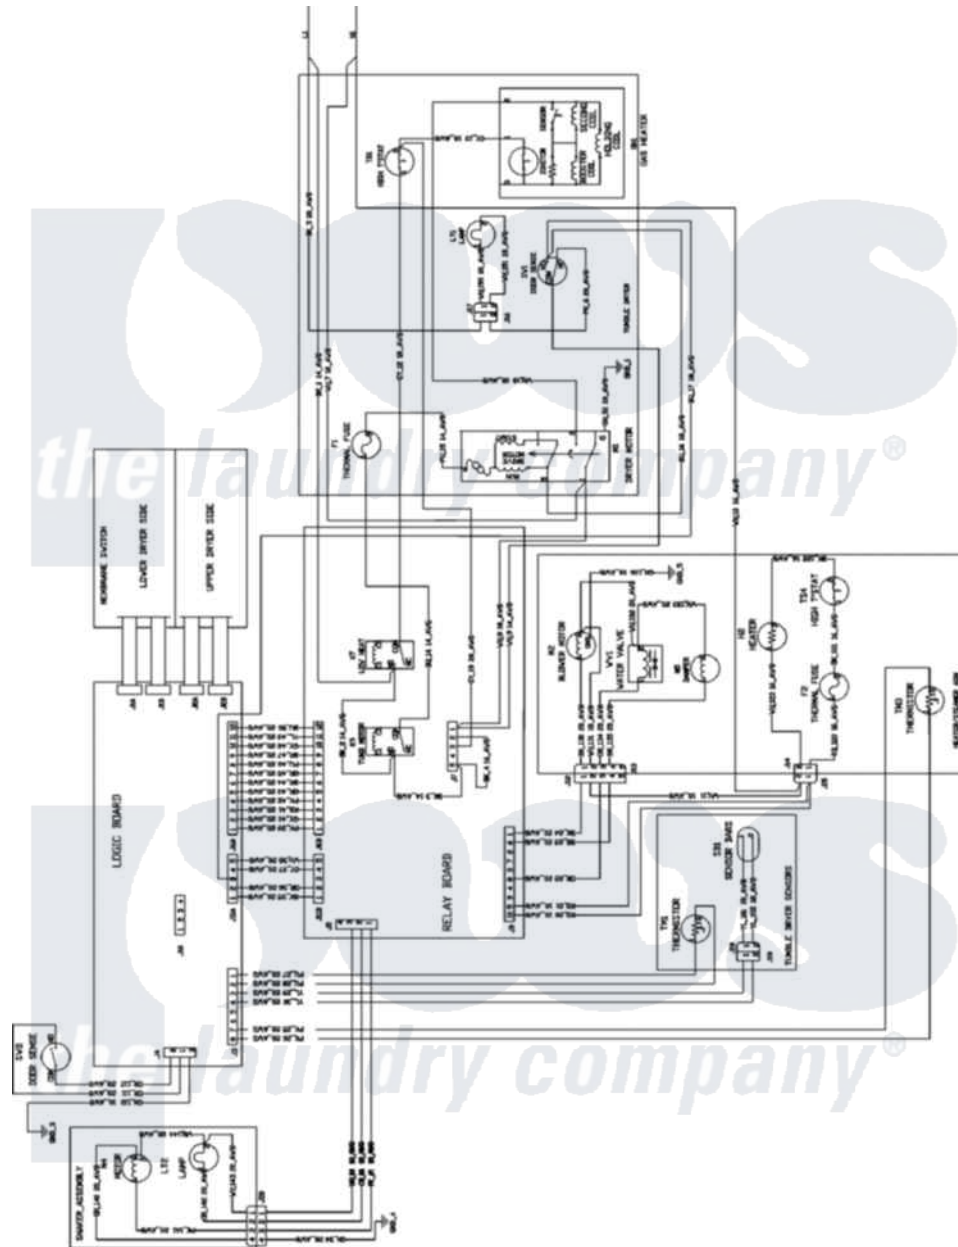

Maytag MCG8000AWW 12 - WIRING INFORMATION

Maytag [Residential Maytag MCG8000AWW Dryer Parts](#) Parts Diagram 12 - WIRING INFORMATION
 Click on the part number to view part

Item	Original Part Number	Replaced By	Status	Part Description
1	15003315		Not Available	WIRING INFORMATION (GAS)