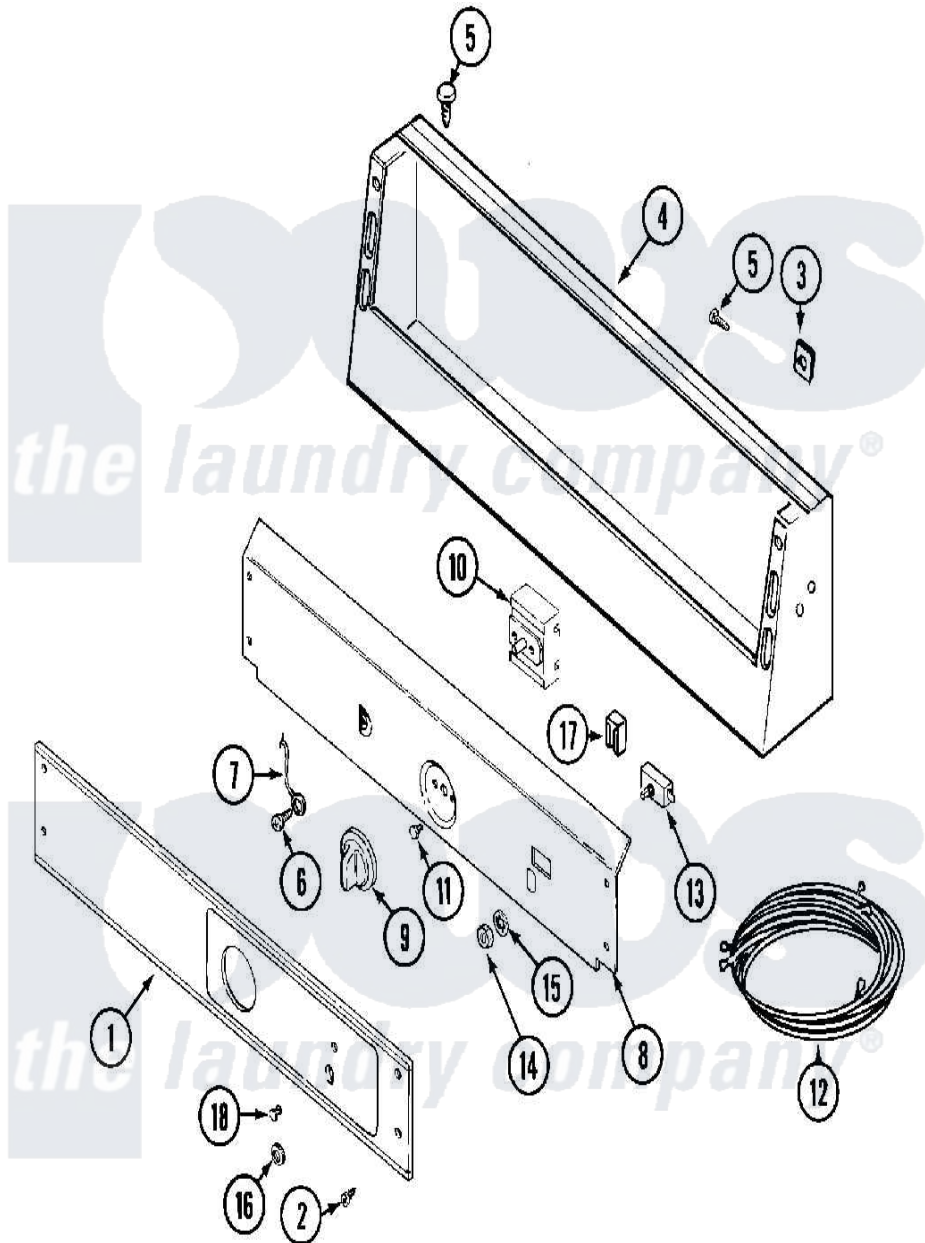

# Maytag MDE10CSACL 01 - CONTROL PANEL

Maytag [Residential Maytag MDE10CSACL Dryer Parts](#) Parts Diagram 01 - CONTROL PANEL  
 Click on the part number to view part

Item	Original Part Number	Replaced By	Status	Part Description
001	<a href="#">33001022</a>			Panel, Control
002	<a href="#">215506</a>			Screw, Control Panel Overlay
003	<a href="#">215003</a>			Fastener, Panel And Bracket
004	NLA		Not Available	CONSOLE (WHT)
005	212276	<a href="#">W10116760</a>		Screw
006	<a href="#">211252</a>			Screw, Ground Wire
007	<a href="#">205810</a>			Wire, Ground
008	314912		Not Available	BRACKET, CONTROL PANEL (WHT)
"	NLA		Not Available	(ALM)
009	<a href="#">306938</a>			Knob, Selector Switch
010	307237	<a href="#">W10327105</a>		Switch, Cycle Selection
011	Y313588	<a href="#">488234</a>		Screw 8-32 X 1/4
012	<a href="#">33001026</a>			Wire Harness, Main
"	<a href="#">33001027</a>			Wire Harness, Main
"	<a href="#">33001529</a>			Wire Harness, Main
013	306940	<a href="#">W10149462</a>		Switch, Push-To-Start

014	Y312706	<a href="#">422617</a>	Nut
015	<a href="#">312751</a>		Lockwasher, Start Switch
016	<a href="#">Y312702</a>		Knurled Nut, Start Switch
017	204075	Not Available	PILOT LAMP (DG MODELS ONLY)
018	<a href="#">215564</a>		Lens, Indicator Light