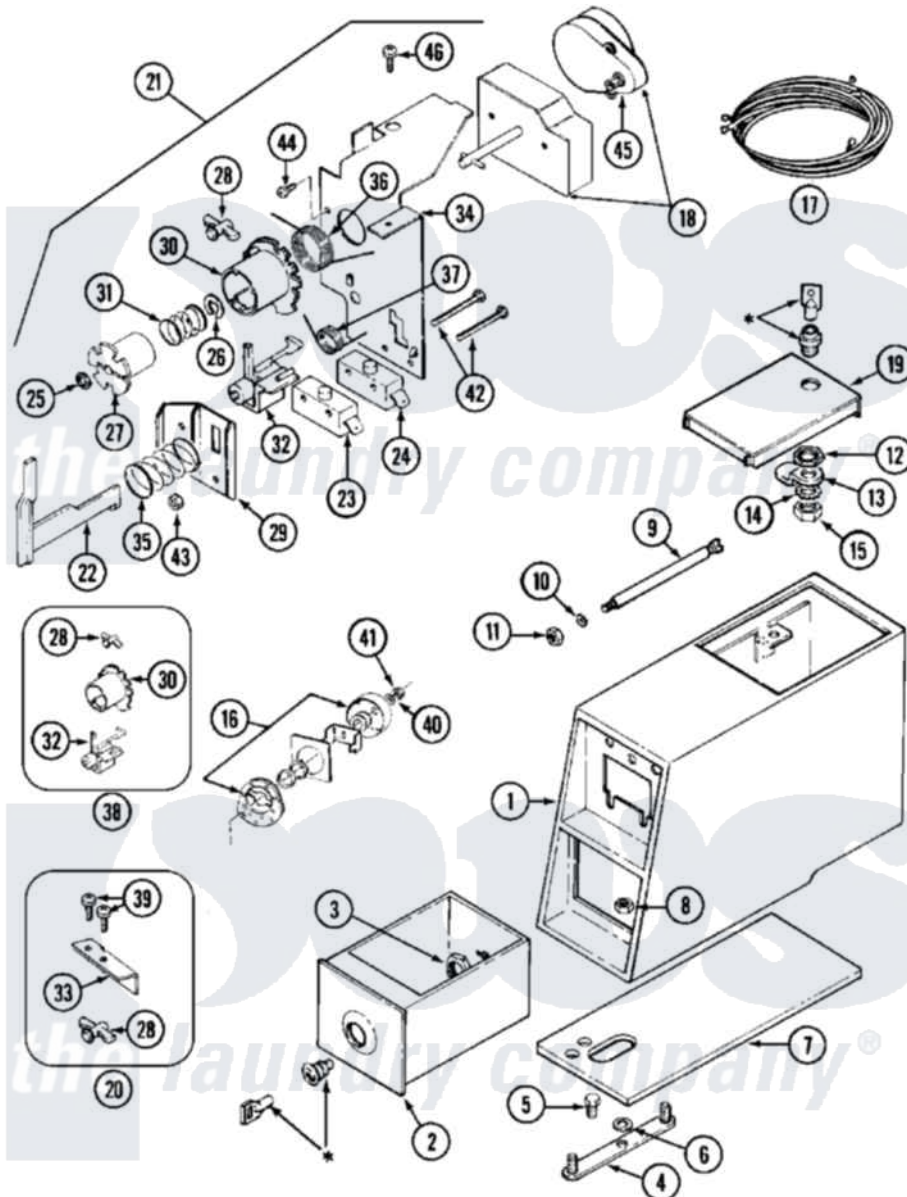

Maytag MDE10CSACL 02 - CONTROL CENTER

* CONTACT YOUR COMMERCIAL LAUNDRY DISTRIBUTOR

Maytag [Residential Maytag MDE10CSACL Dryer Parts](#) Parts Diagram 02 - CONTROL CENTER
 Click on the part number to view part

Item	Original Part Number	Replaced By	Status	Part Description
001	206952	22001405		Case, Coin Slide
"	206952L	22001405		Case, Coin Slide
002	207913	208883		Coin Box K
"	NLA		Not Available	(ALM)
003	212328	W10139762		Hex Nut, 3/4-27
004	NLA		Not Available	STRAP, MOUNTING
005	211294	90767		Screw, 8A X 3/8 HeX Washer Head Tapping
006	910309			Washer, Mounting Strap
007	214660			Gasket, Control Center
008	Y052740	62739		Nut, Lock
009	215559			Bolt, Coin Slide Locking
010	910387			Lockwasher, Vault Assembly
011	Y052721			Nut, Terminal Block Plate
012	212328	W10139762		Hex Nut, 3/4-27
013	213750	W10133266		Cam-Lock
014	22001354	W10177242		Hex-Nut 9/32 - 28