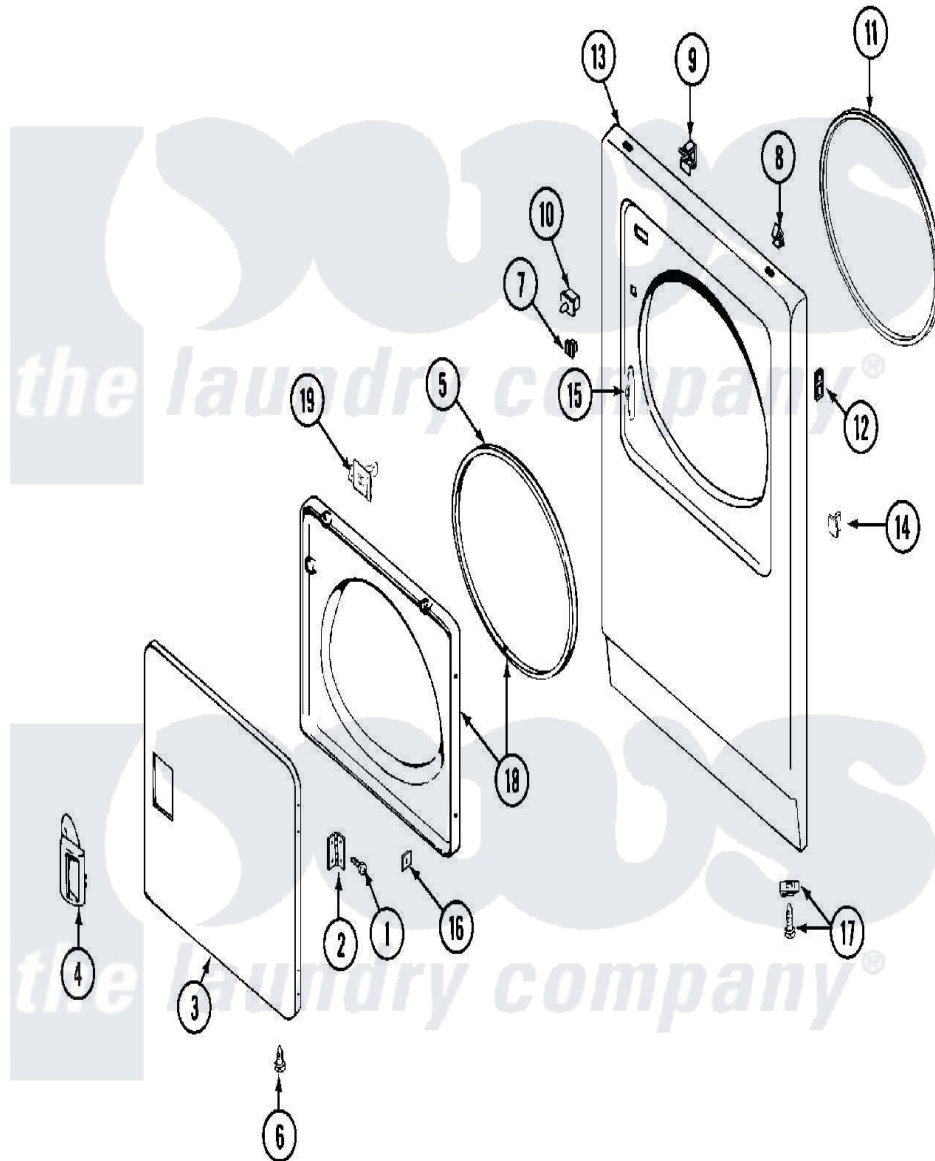

# Maytag MDE10CSACL 04 - DOOR

Maytag [Residential Maytag MDE10CSACL Dryer Parts](#) Parts Diagram 04 - DOOR  
 Click on the part number to view part

Item	Original Part Number	Replaced By	Status	Part Description
001	<a href="#">Y314062</a>			Screw, Door Hinge And Panel
002	<a href="#">33001230</a>			Hinge, Door
003	<a href="#">33001240</a>			Door
"	33001257	<a href="#">33001240</a>		Door
004	<a href="#">33001241</a>			Handle, Door
"	33001254	<a href="#">37001047</a>		Handle, Door
005	<a href="#">33001131</a>			Seal, Door
006	33001132	<a href="#">33002342</a>		Plug, Sifht Hole
"	33001168		Not Available	PLUG, SIGHT HOLE (ALM)
007	Y304578	<a href="#">LA-1003</a>		Door Catch Kit
008	212982	<a href="#">22001650</a>		Fastener, Spring
009	<a href="#">Y310376</a>			Clip, Door Switch Harness
010	33001509	<a href="#">W10169313</a>		Switch-Dor
"	Y305753	<a href="#">W10169313</a>		Switch-Dor
011	<a href="#">314937</a>			Seal, Front Panel
012	NLA		Not Available	SPEEDNUT, HINGE SCREW

"	NLA		Not Available	SCREW, PLASTIC
013	NLA		Not Available	PANEL, FRONT (WHT)
014	NLA		Not Available	PLUG, DOOR CATCH
015	<a href="#">33001175</a>			Cover, Hinge Hole
"	<a href="#">33001176</a>			Cover, Hinge Hole
016	<a href="#">Y313910</a>			Clip, Door Liner To Outer Panel
017	<a href="#">204439</a>			Screw And Fstner Assembly
018	33001243		Not Available	PANEL, INNER DOOR (W/SEAL)
019	314936	<a href="#">33001305</a>		Strike, Door
"	314944	<a href="#">33001305</a>		Strike, Door