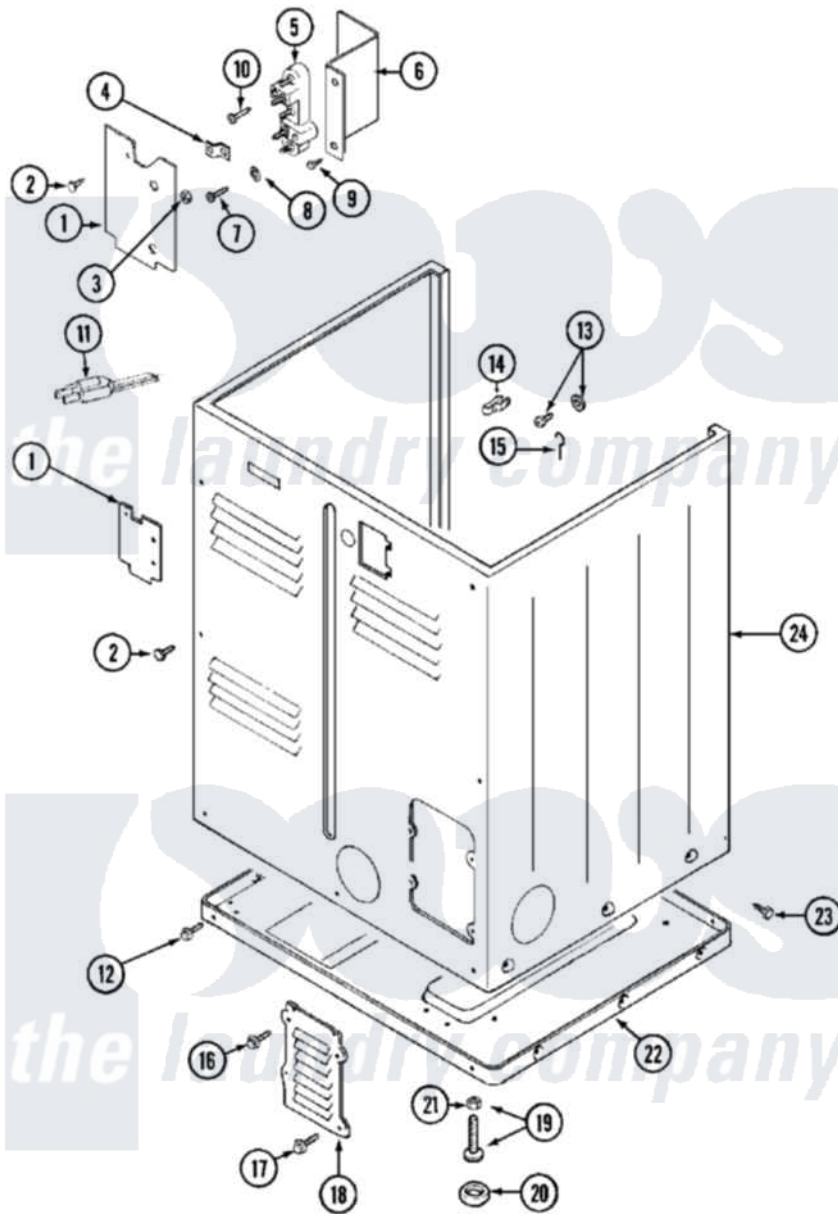

# Maytag MDE10CSACL 05 - CABINET (REAR)

Maytag Residential Maytag MDE10CSACL Dryer Parts Parts Diagram 05 - CABINET (REAR)  
 Click on the part number to view part

Item	Original Part Number	Replaced By	Status	Part Description
001	Y312905		Not Available	COVER, TERMINAL
002	<a href="#">Y313561</a>			Screw----NA
003	311484	<a href="#">112432</a>		Nut
004	<a href="#">Y312184</a>			Strap, Grounding
005	<a href="#">400008</a>			Block, Terminal
006	<a href="#">Y312904</a>			Bracket, Terminal Block
007	Y312209	<a href="#">W10001200</a>		Screw
008	<a href="#">311093</a>			Washer, Terminal Connection
"	<a href="#">Y311270</a>			Washer, Terminal Block
009	Y310632	<a href="#">1163839</a>		Screw
010	NLA		Not Available	SCREW, GROUND STRAP
011	305168	<a href="#">33002916</a>		Power Cord, Canadian 240V
"	<a href="#">33001425</a>			Locknut, Eared For Canadian
012	<a href="#">Y313561</a>			Screw----NA
"	Y310632	<a href="#">1163839</a>		Screw
013	NLA		Not Available	SCREW & WASHER ASSEMBLY

014	<a href="#">301548</a>		Clamp, Ground Wire
015	<a href="#">204807</a>		Ground Wire, Supp. Plite To Top Cover
016	<a href="#">Y313559</a>		Screw
017	211294	<a href="#">90767</a>	Screw, 8A X 3/8 HeX Washer Head Tapping
018	Y312951	Not Available	ACCESS COVER, BACK
019	<a href="#">Y305086</a>		Adjustable Leg And Nut
020	<a href="#">Y314137</a>		Foot, Rubber
021	Y052740	<a href="#">62739</a>	Nut, Lock
022	Y303361	Not Available	BASE ASSY. (UPPER & LOWER)
023	<a href="#">213007</a>		Xfor Cabinet See Cabinet, Back
024	NLA	Not Available	CABINET (WHT)