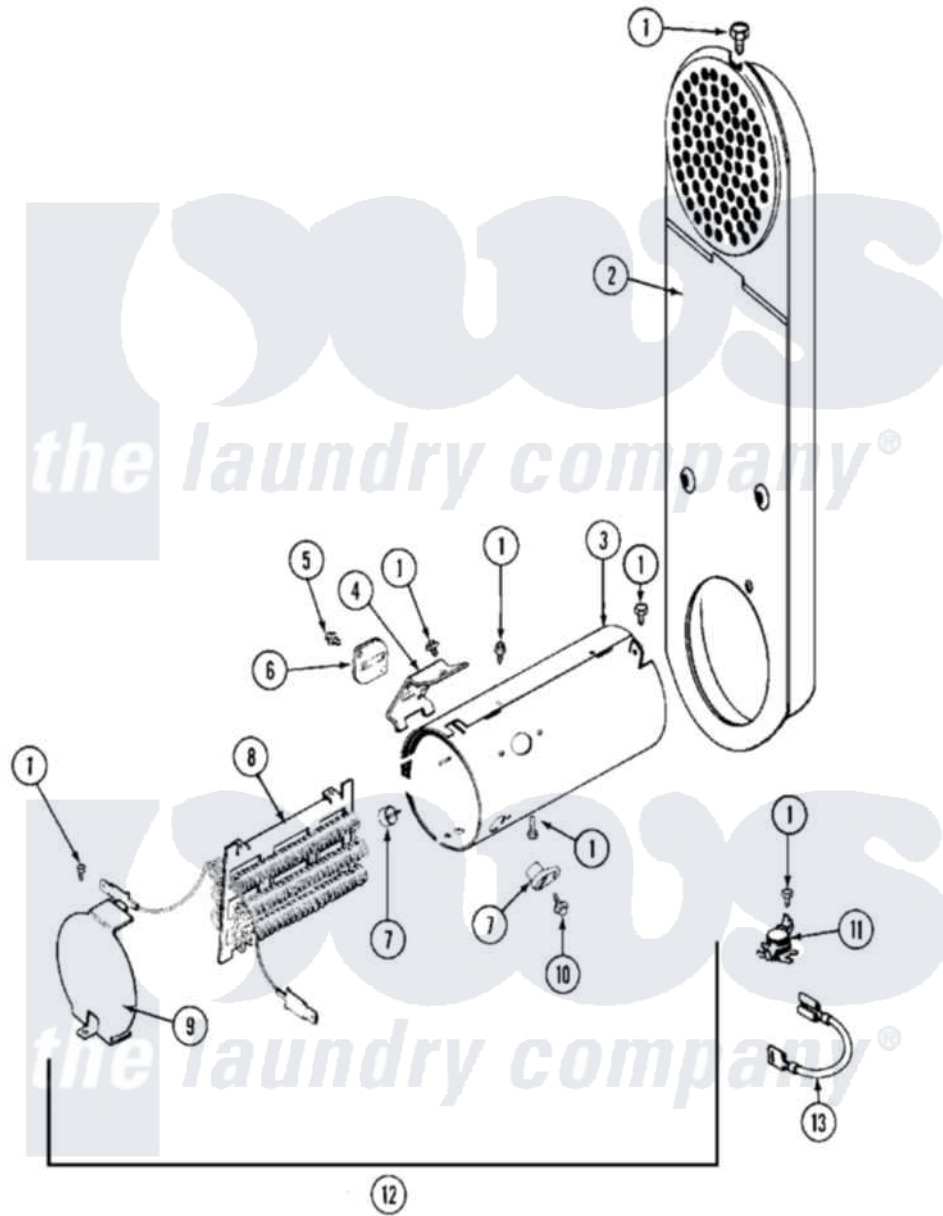

Maytag MDE10CSACL 07 - HEATER

Maytag [Residential Maytag MDE10CSACL Dryer Parts](#) Parts Diagram 07 - HEATER
 Click on the part number to view part

| Item | Original Part Number | Replaced By | Status | Part Description |
|------|-------------------------|---------------------------|---------------|---|
| 001 | 211294 | 90767 | | Screw, 8A X 3/8 HeX Washer Head Tapping |
| 002 | 308503 | | Not Available | INLET DUCT ASSEMBLY |
| 003 | 314995 | | | Enclosure, Heater |
| 004 | 315346 | | | Bracket, Thermal Fuse |
| 005 | NLA | | Not Available | SCREW, THERMAL FUSE |
| 006 | 307473 | | | Fuse, Thermal |
| 007 | 314998 | | | Insulator, Terminal |
| 008 | 308614 | | | Heater Sub-Assembly |
| " | Y308612 | | | Heater Sub-Assembly |
| " | Y308613 | W10116747 | | Heater |
| 009 | 314999 | | | Shield, Radiant |
| 010 | NLA | | Not Available | SCREW, TERMINAL INSULATOR |
| 011 | 303396 | | | Thermostat, Hi-Limit |
| " | 308217 | | | Thermostat, Hi-Limit |
| 012 | 307178 | | | Heater Assembly |

| | | |
|-----|-------------------------|-------------------------------------|
| " | 307179 | Heater Assembly |
| 013 | Y307173 | Wire, Jumper |
| 014 | Y308590 | W10116795 Heater |