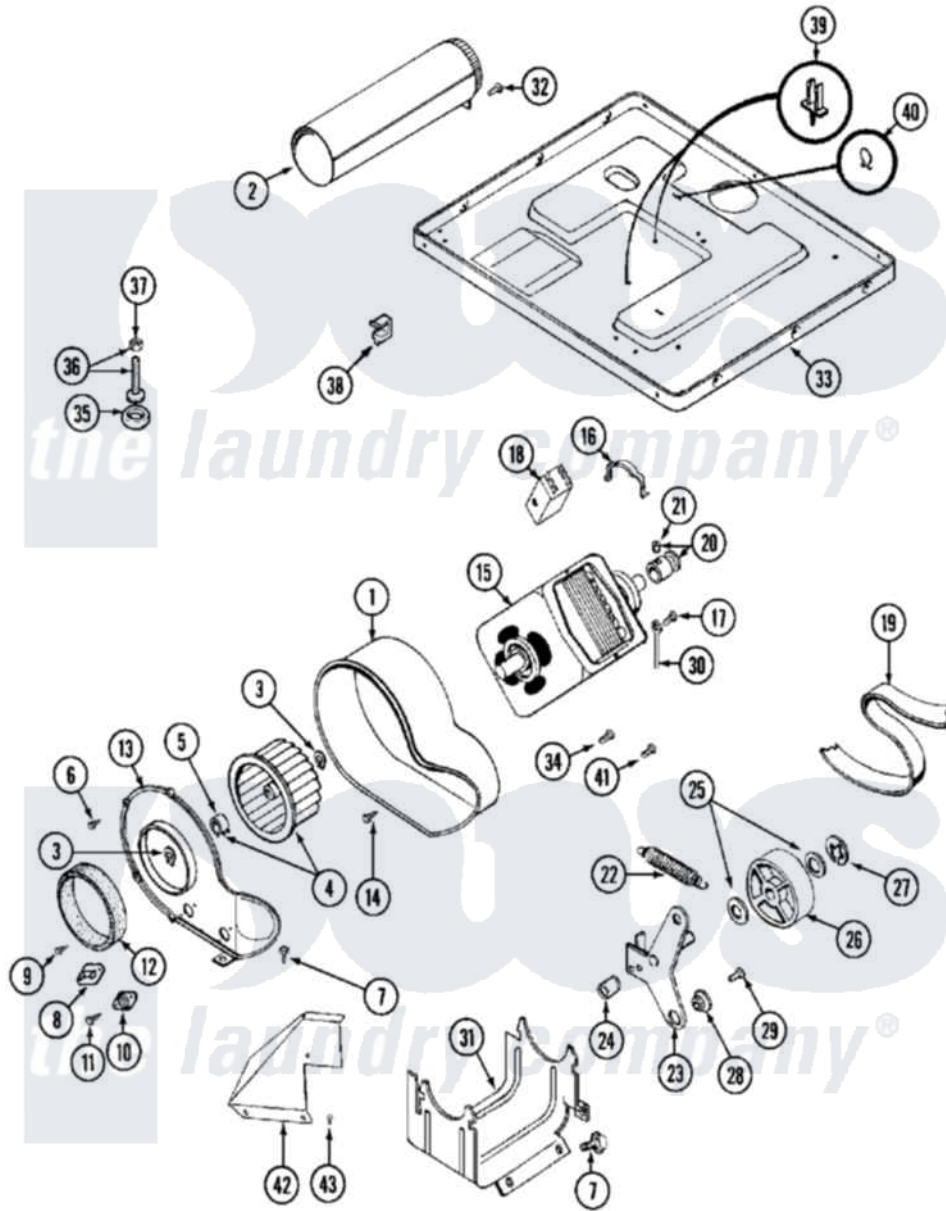

# Maytag MDE10CSACL 08 - MOTOR DRIVE

Maytag [Residential Maytag MDE10CSACL Dryer Parts](#) Parts Diagram 08 - MOTOR DRIVE  
 Click on the part number to view part

Item	Original Part Number	Replaced By	Status	Part Description
001	<a href="#">Y312893</a>			Housing, Blower
002	Y303442			EXHAUST DUCT ASSEMBLY
003	410233	<a href="#">9703438</a>		Ring-Retrn
004	<a href="#">Y303836</a>			Blower Wheel Assembly And Clamp
005	<a href="#">312967</a>			Clamp, Blower Housing
006	Y312961	<a href="#">W10116751</a>		Screw
007	<a href="#">Y313561</a>			Screw---NA
008	<a href="#">303392</a>			Thermostat, Cycling
"	<a href="#">306967</a>			Thermostat, Multi-Temp Part Not Used Mde26ct-MN Only
009	211294	<a href="#">90767</a>		Screw, 8A X 3/8 HeX Washer Head Tapping
010	<a href="#">306604</a>			Cut-Off, Thermal Part Not Used
011	NLA		Not Available	SCREW
012	<a href="#">Y312901</a>			Seal, Housing Cover
013	314778		Not Available	COVER, BLOWER HOUSING