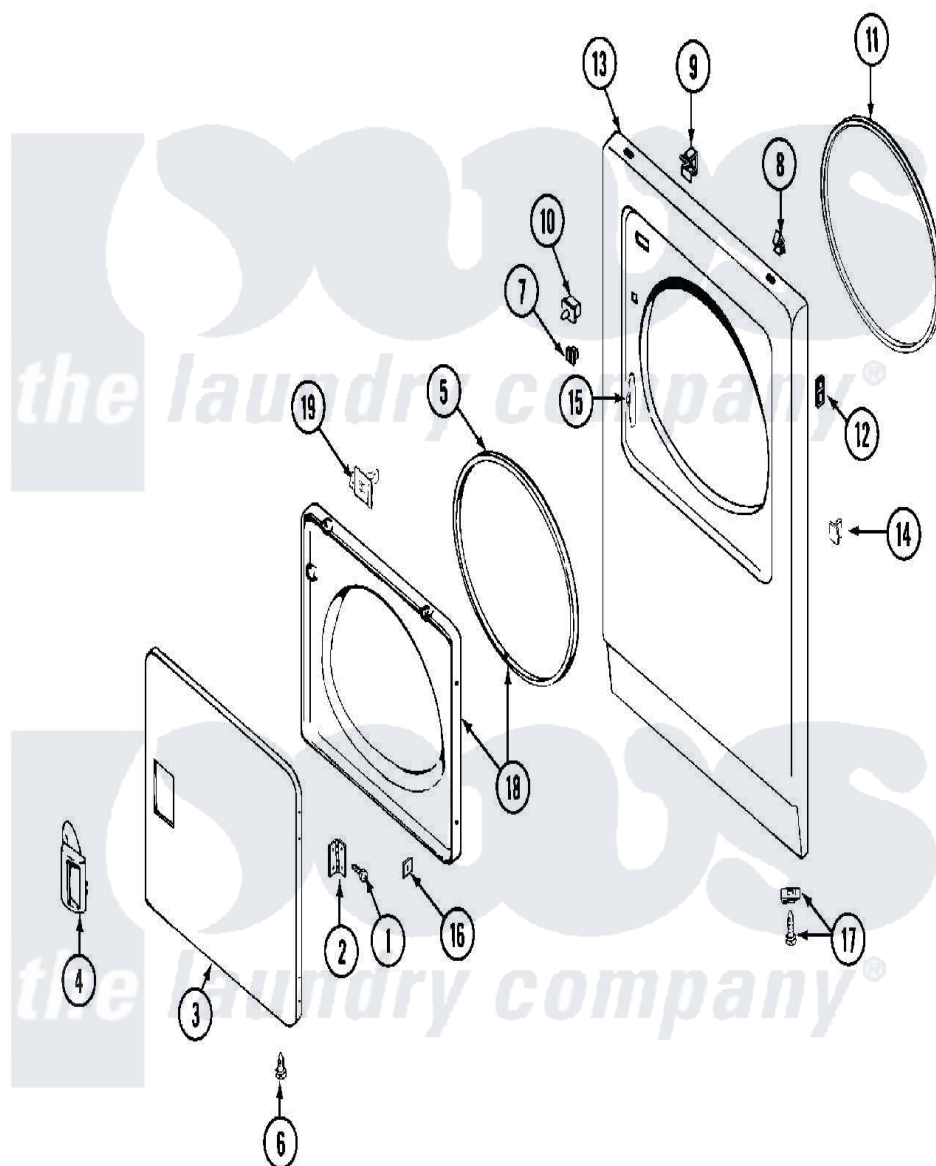

Maytag MDE10CSACW 04 - DOOR

Maytag Residential Maytag MDE10CSACW Dryer Parts Parts Diagram 04 - DOOR

[Click on the part number to view part](#)

Item	Original Part Number	Replaced By	Status	Part Description
001	Y314062			Screw, Door Hinge And Panel
002	33001230			Hinge, Door
003	33001240			Door
"	33001257	33001240		Door
004	33001241			Handle, Door
"	33001254	37001047		Handle, Door
005	33001131			Seal, Door
006	33001132	33002342		Plug, Sifht Hole
"	33001168		Not Available	PLUG, SIGHT HOLE (ALM)
007	Y304578	LA-1003		Door Catch Kit
008	212982	22001650		Fastener, Spring
009	Y310376			Clip, Door Switch Harness
010	33001509	W10169313		Switch-Dor
"	Y305753	W10169313		Switch-Dor
011	314937			Seal, Front Panel
012	NLA		Not Available	SPEEDNUT, HINGE SCREW

"	NLA		Not Available	SCREW, PLASTIC
013	NLA		Not Available	PANEL, FRONT (WHT)
014	NLA		Not Available	PLUG, DOOR CATCH
015	33001175			Cover, Hinge Hole
"	33001176			Cover, Hinge Hole
016	Y313910			Clip, Door Liner To Outer Panel
017	204439			Screw And Fstner Assembly
018	33001243		Not Available	PANEL, INNER DOOR (W/SEAL)
019	314936	33001305		Strike, Door
"	314944	33001305		Strike, Door