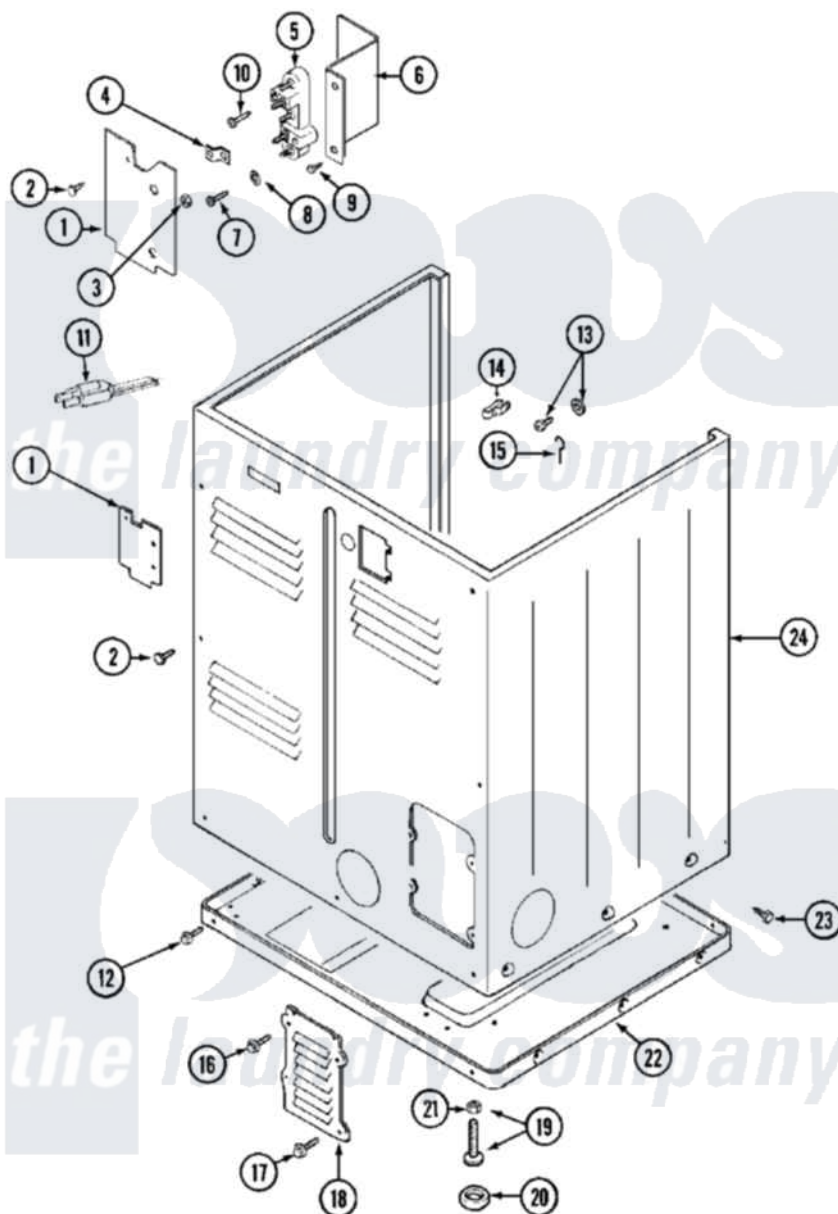

Maytag MDE10CSACW 05 - CABINET (REAR)

Maytag [Residential Maytag MDE10CSACW Dryer Parts](#) Parts Diagram 05 - CABINET (REAR)
 Click on the part number to view part

Item	Original Part Number	Replaced By	Status	Part Description
001	Y312905		Not Available	COVER, TERMINAL
002	Y313561			Screw----NA
003	311484	112432		Nut
004	Y312184			Strap, Grounding
005	400008			Block, Terminal
006	Y312904			Bracket, Terminal Block
007	Y312209	W10001200		Screw
008	311093			Washer, Terminal Connection
"	Y311270			Washer, Terminal Block
009	Y310632	1163839		Screw
010	NLA		Not Available	SCREW, GROUND STRAP
011	305168	33002916		Power Cord, Canadian 240V
"	33001425			Locknut, Eared For Canadian
012	Y313561			Screw----NA
"	Y310632	1163839		Screw
013	NLA		Not Available	SCREW & WASHER ASSEMBLY

014	301548		Clamp, Ground Wire
015	204807		Ground Wire, Supp. Plite To Top Cover
016	Y313559		Screw
017	211294	90767	Screw, 8A X 3/8 HeX Washer Head Tapping
018	Y312951	Not Available	ACCESS COVER, BACK
019	Y305086		Adjustable Leg And Nut
020	Y314137		Foot, Rubber
021	Y052740	62739	Nut, Lock
022	Y303361	Not Available	BASE ASSY. (UPPER & LOWER)
023	213007		Xfor Cabinet See Cabinet, Back
024	NLA	Not Available	CABINET (WHT)