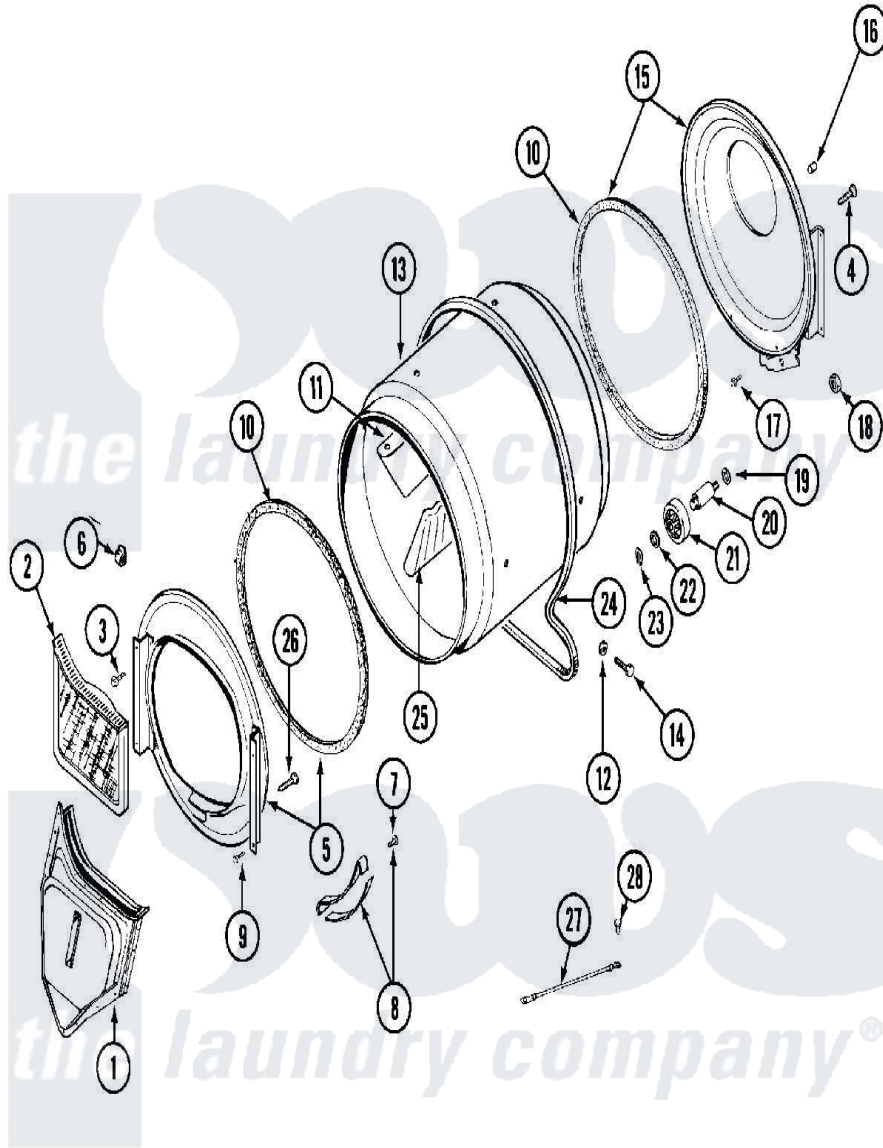

Maytag MDE10CSACW 06 - TUMBLER

Maytag Residential Maytag MDE10CSACW Dryer Parts Parts Diagram 06 - TUMBLER
 Click on the part number to view part

Item	Original Part Number	Replaced By	Status	Part Description
001	33001016			Outlet Duct Assembly
002	33001170	33002970		Lint Filte
003	NLA		Not Available	SCREW, TUMBLER SUPPORT
004	Y313561			Screw---NA
005	33001179			Front, Tumbler
006	Y310376			Clip, Door Switch Harness
007	210720			Rivet, Bearing To Tumbler Frnt
008	306508			Tumbler Bearing Kit ---W
009	Y310632	1163839		Screw
010	314820			Seal, Tumbler
011	33001012			Baffle
012	314158			Washer, Baffle To Tumbler
013	33001108		Not Available	DRYER TUMBLER, W/O BAFFLES
014	Y310759			Screw, Tumbler Baffles
015	33001178			Back, Tumbler

016	NLA	Not Available	COVER, THREAD
017	Y310632	1163839	Screw
018	312538	33001443	Nut, Hex
019	Y313347	312535	Washer, Vault Mounting Brk.
020	Y312948	6-3129480	Shaft- Tumbler
021	Y303373	12001541	Drum Roller/Washer Assembly--W
022	312535		Washer, Vault Mounting Brk.
023	410233	9703438	Ring-Retrn
024	Y312959		Poly "V" Belt For Tumbler
025	33001004		Baffle, Tall
026	Y314110	33002917	Screw, No.10-16
027	901220		Ground Wire
028	910343	488234	Screw 8-32 X 1/4