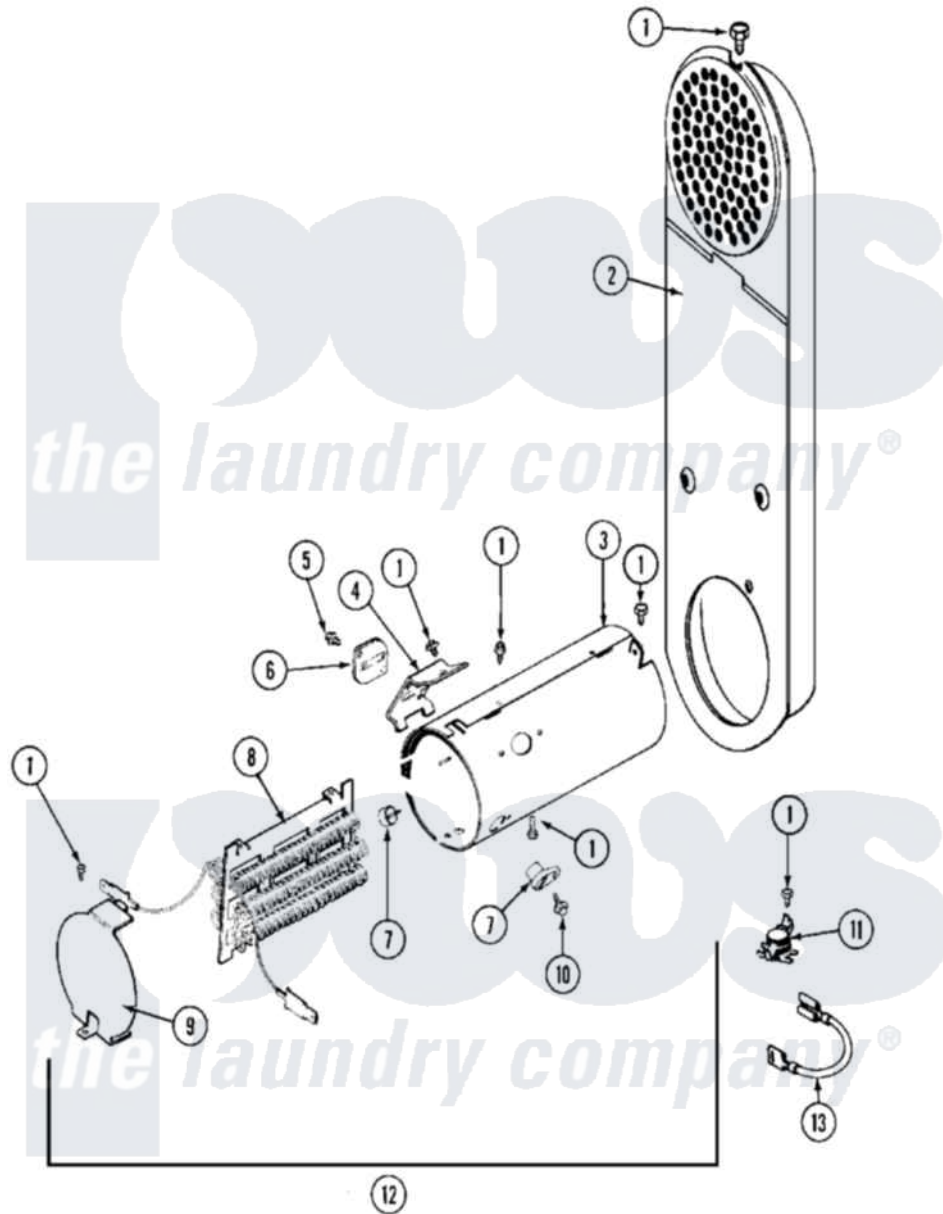

Maytag MDE10CSACW 07 - HEATER

Maytag Residential Maytag MDE10CSACW Dryer Parts Diagram 07 - HEATER
 Click on the part number to view part

Item	Original Part Number	Replaced By	Status	Part Description
001	211294	90767		Screw, 8A X 3/8 HeX Washer Head Tapping
002	308503		Not Available	INLET DUCT ASSEMBLY
003	314995			Enclosure, Heater
004	315346			Bracket, Thermal Fuse
005	NLA		Not Available	SCREW, THERMAL FUSE
006	307473			Fuse, Thermal
007	314998			Insulator, Terminal
008	308614			Heater Sub-Assembly
"	Y308612			Heater Sub-Assembly
"	Y308613	W10116747		Heater
009	314999			Shield, Radiant
010	NLA		Not Available	SCREW, TERMINAL INSULATOR
011	303396			Thermostat, Hi-Limit
"	308217			Thermostat, Hi-Limit
012	307178			Heater Assembly

"	307179	Heater Assembly
013	Y307173	Wire, Jumper
014	Y308590	W10116795 Heater