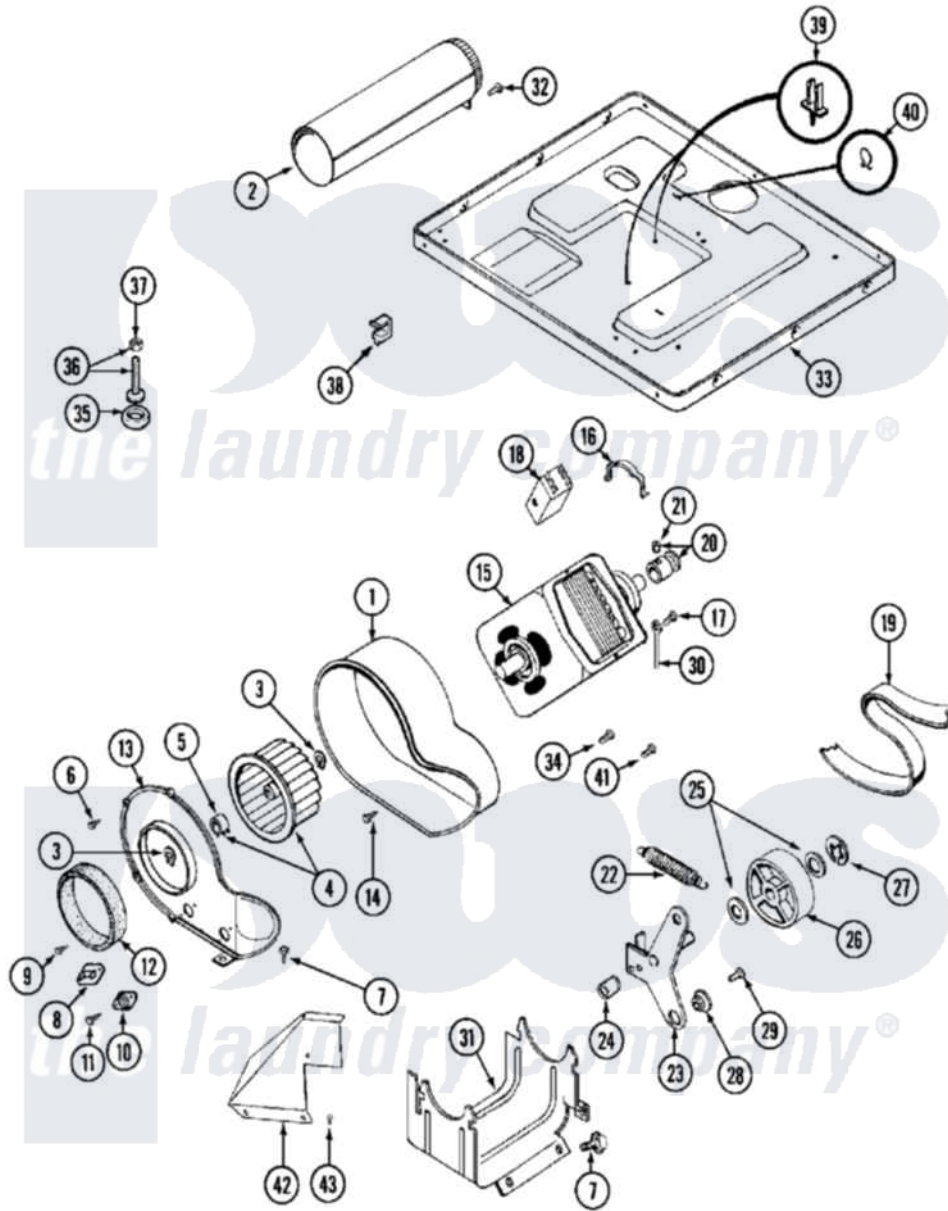

Maytag MDE10CSACW 08 - MOTOR DRIVE

Maytag [Residential Maytag MDE10CSACW Dryer Parts](#) Parts Diagram 08 - MOTOR DRIVE
 Click on the part number to view part

Item	Original Part Number	Replaced By	Status	Part Description
001	Y312893			Housing, Blower
002	Y303442			EXHAUST DUCT ASSEMBLY
003	410233	9703438		Ring-Retrn
004	Y303836			Blower Wheel Assembly And Clamp
005	312967			Clamp, Blower Housing
006	Y312961	W10116751		Screw
007	Y313561			Screw----NA
008	303392			Thermostat, Cycling
"	306967			Thermostat, Multi-Temp Part Not Used Mde26ct-MN Only
009	211294	90767		Screw, 8A X 3/8 HeX Washer Head Tapping
010	306604			Cut-Off, Thermal Part Not Used
011	NLA		Not Available	SCREW
012	Y312901			Seal, Housing Cover
013	314778		Not Available	COVER, BLOWER HOUSING