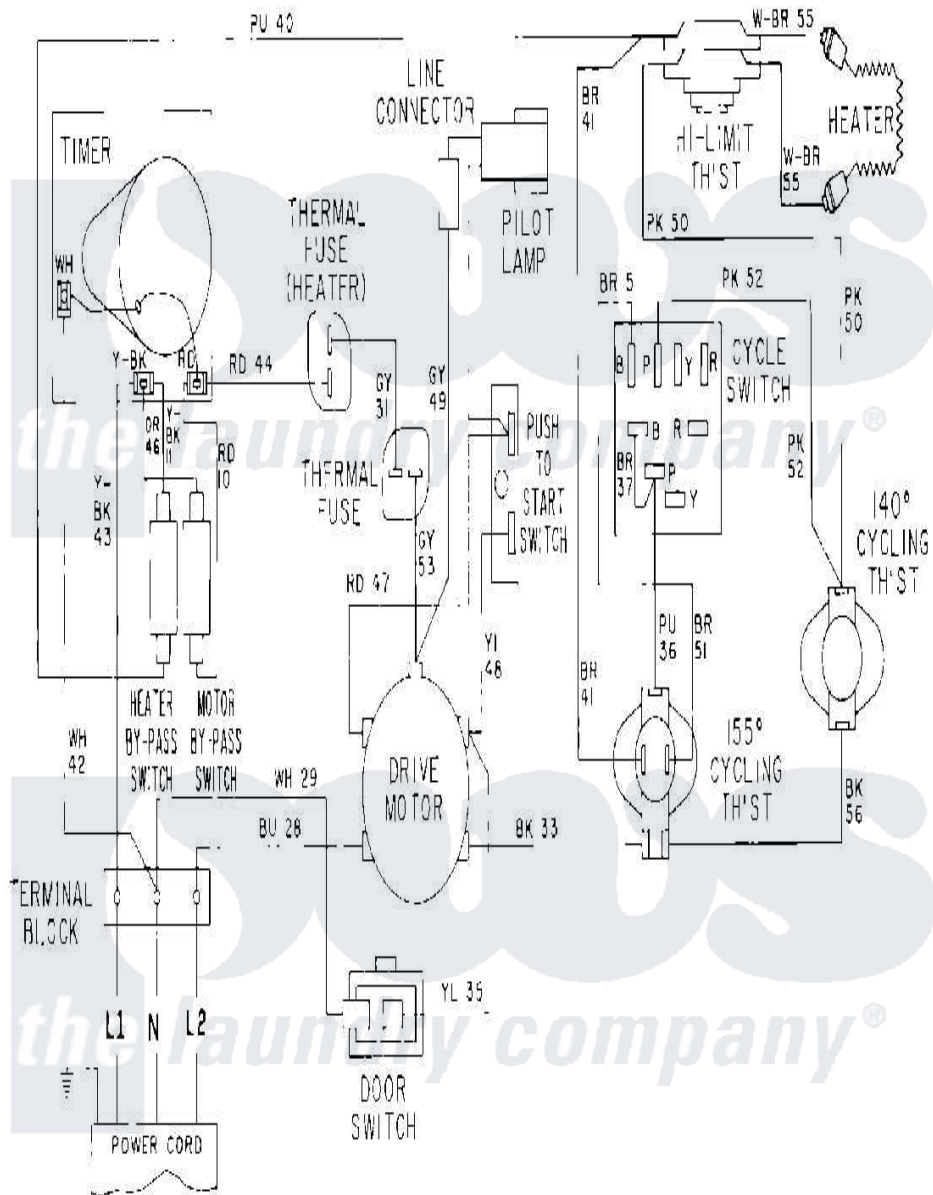

# Maytag MDE10CSADL 09 - WIRING INFORMATION

Maytag Residential Maytag MDE10CSADL Dryer Parts Parts Diagram 09 - WIRING INFORMATION  
 Click on the part number to view part

| Item | Original Part Number | Replaced By | Status        | Part Description   |
|------|----------------------|-------------|---------------|--------------------|
| 001  | NLA                  |             | Not Available | WIRING INFORMATION |