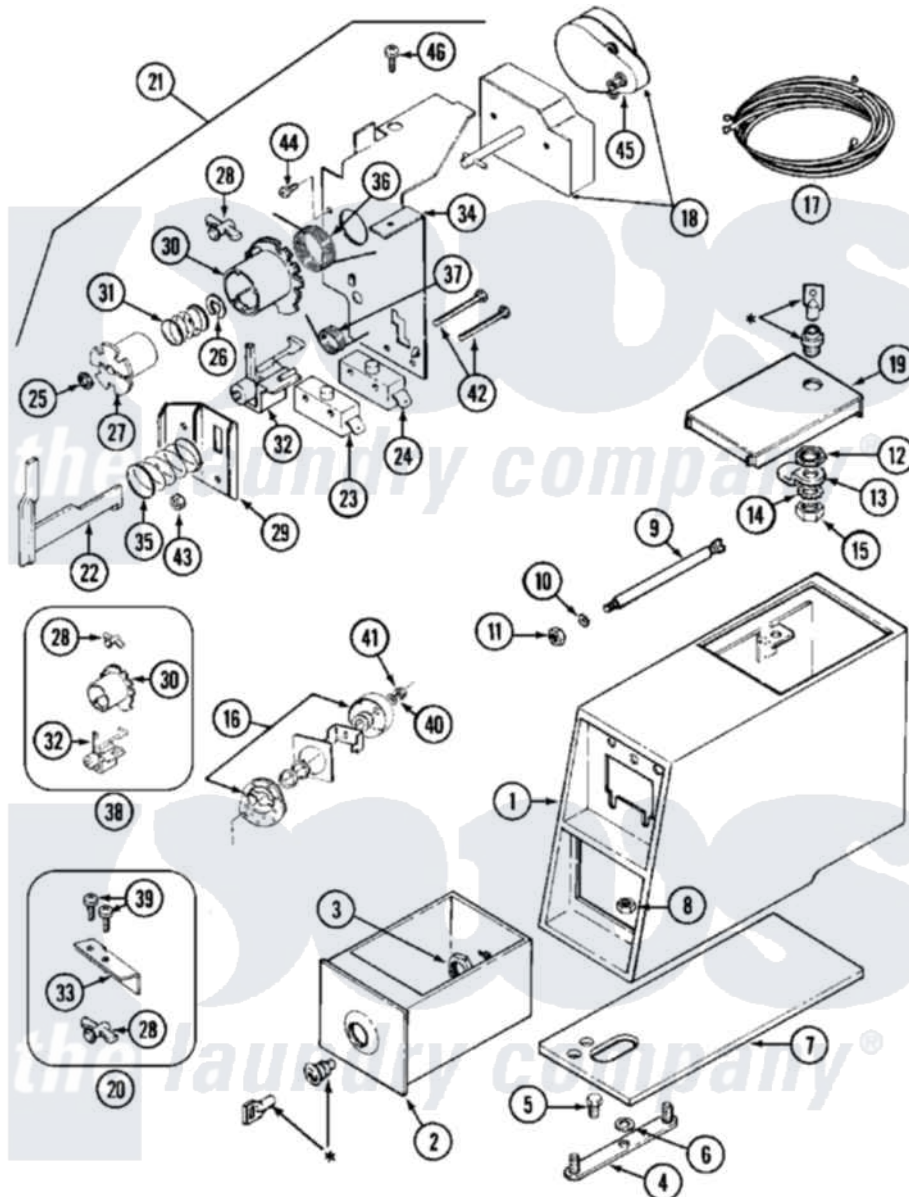

Maytag MDE10CSADW 02 - CONTROL CENTER

* CONTACT YOUR COMMERCIAL LAUNDRY DISTRIBUTOR

Maytag [Residential Maytag MDE10CSADW Dryer Parts](#) Parts Diagram 02 - CONTROL CENTER
 Click on the part number to view part

Item	Original Part Number	Replaced By	Status	Part Description
001	206952	22001405		Case, Coin Slide
"	206952L	22001405		Case, Coin Slide
002	207913	208883		Coin Box K
"	NLA		Not Available	(ALM)
003	212328	W10139762		Hex Nut, 3/4-27
004	NLA		Not Available	STRAP, MOUNTING
005	211294	90767		Screw, 8A X 3/8 HeX Washer Head Tapping
006	910309			Washer, Mounting Strap
007	214660			Gasket, Control Center
008	Y052740	62739		Nut, Lock
009	215559			Bolt, Coin Slide Locking
010	910387			Lockwasher, Vault Assembly
011	Y052721			Nut, Terminal Block Plate
012	212328	W10139762		Hex Nut, 3/4-27
013	213750	W10133266		Cam-Lock
014	22001354	W10177242		Hex-Nut 9/32 - 28