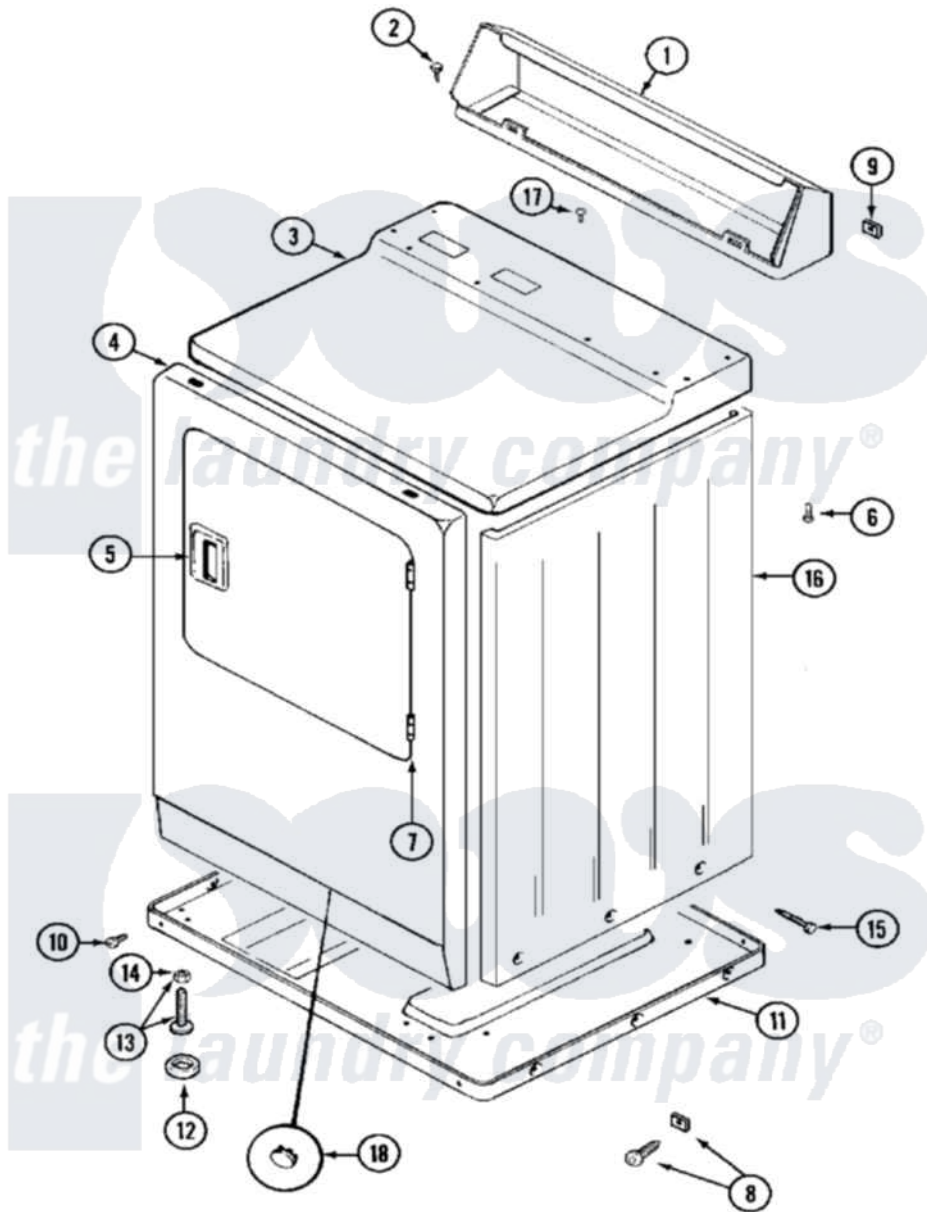

# Maytag MDE10CSADW 03 - CABINET (FRONT)

Maytag Residential Maytag MDE10CSADW Dryer Parts Parts Diagram 03 - CABINET (FRONT)  
 Click on the part number to view part

Item	Original Part Number	Replaced By	Status	Part Description
001	NLA		Not Available	CONSOLE (WHT)
002	212276	<a href="#">W10116760</a>		Screw
003	33001163		Not Available	COVER, TOP (WHT)
"	33001164		Not Available	COVER, TOP (ALM)
004	NLA		Not Available	PANEL, FRONT (WHT)
005	<a href="#">33001241</a>			Handle, Door
"	33001254	<a href="#">37001047</a>		Handle, Door
006	<a href="#">214354</a>			Screw, Top Cover To Cabnt.
007	<a href="#">33001230</a>			Hinge, Door
008	<a href="#">204439</a>			Screw And Fstner Assembly
009	<a href="#">215075</a>			Fastener, Control Panel To Console
010	<a href="#">Y313561</a>			Screw---NA
"	Y310632	<a href="#">1163839</a>		Screw
011	Y303361		Not Available	BASE ASSY. (UPPER & LOWER)
012	<a href="#">Y314137</a>			Foot, Rubber

013	<a href="#">Y305086</a>		Adjustable Leg And Nut	
014	Y052740	<a href="#">62739</a>	Nut, Lock	
015	<a href="#">213007</a>		Xfor Cabinet See Cabinet, Back	
016	NLA		Not Available	CABINET (WHT)
017	210186	<a href="#">3370225</a>		Screw
018	33001132	<a href="#">33002342</a>		Plug, Sifht Hole
"	33001168		Not Available	PLUG, SIGHT HOLE (ALM)