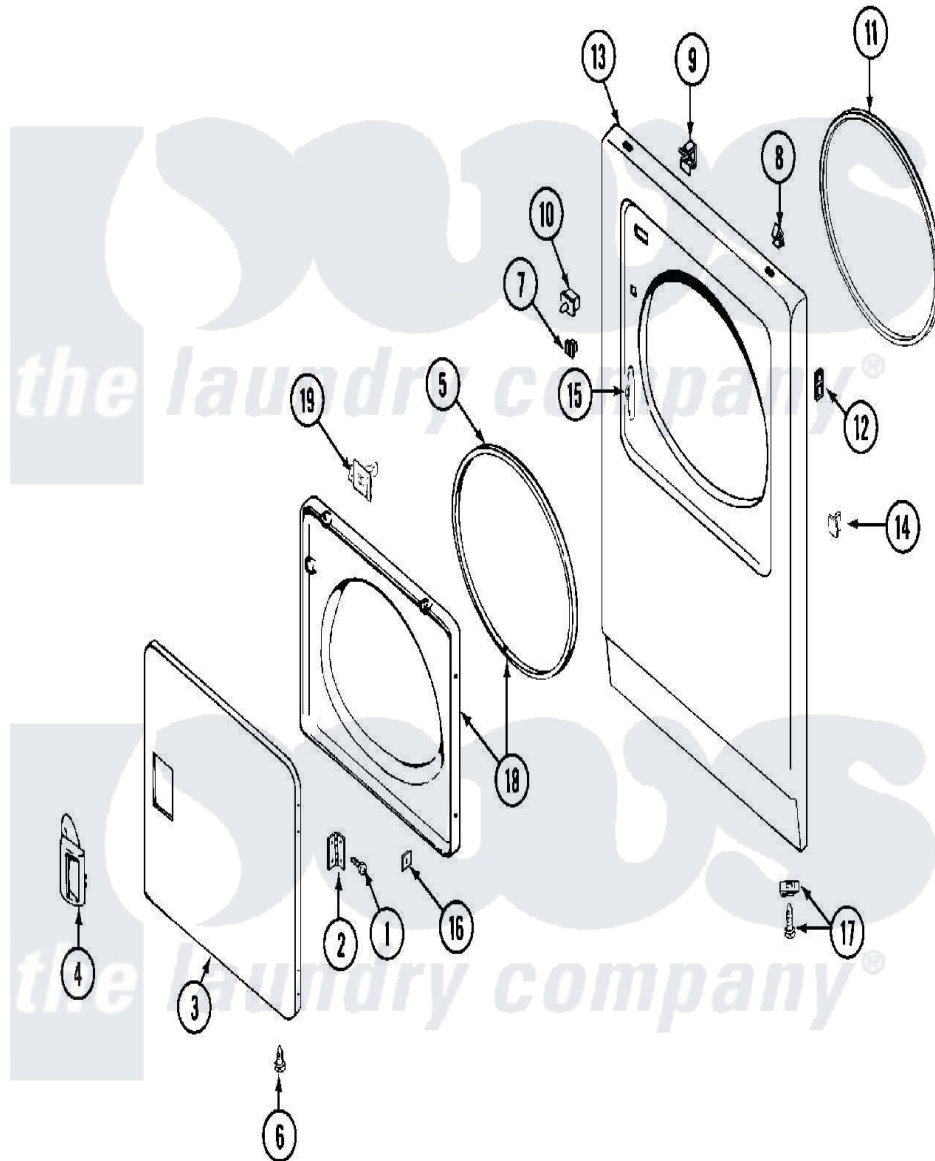

Maytag MDE10CSADW 04 - DOOR

Maytag Residential Maytag MDE10CSADW Dryer Parts Parts Diagram 04 - DOOR
 Click on the part number to view part

Item	Original Part Number	Replaced By	Status	Part Description
001	Y314062			Screw, Door Hinge And Panel
002	33001230			Hinge, Door
003	33001240			Door
"	33001257	33001240		Door
004	33001241			Handle, Door
"	33001254	37001047		Handle, Door
005	33001131			Seal, Door
006	33001132	33002342		Plug, Sifht Hole
"	33001168		Not Available	PLUG, SIGHT HOLE (ALM)
007	Y304578	LA-1003		Door Catch Kit
008	212982	22001650		Fastener, Spring
009	Y310376			Clip, Door Switch Harness
010	33001509	W10169313		Switch-Dor
"	Y305753	W10169313		Switch-Dor
011	314937			Seal, Front Panel
012	NLA		Not Available	SPEEDNUT, HINGE SCREW

"	NLA		Not Available	SCREW, PLASTIC
013	NLA		Not Available	PANEL, FRONT (WHT)
014	NLA		Not Available	PLUG, DOOR CATCH
015	33001175			Cover, Hinge Hole
"	33001176			Cover, Hinge Hole
016	Y313910			Clip, Door Liner To Outer Panel
017	204439			Screw And Fstner Assembly
018	33001243		Not Available	PANEL, INNER DOOR (W/SEAL)
019	314936	33001305		Strike, Door
"	314944	33001305		Strike, Door