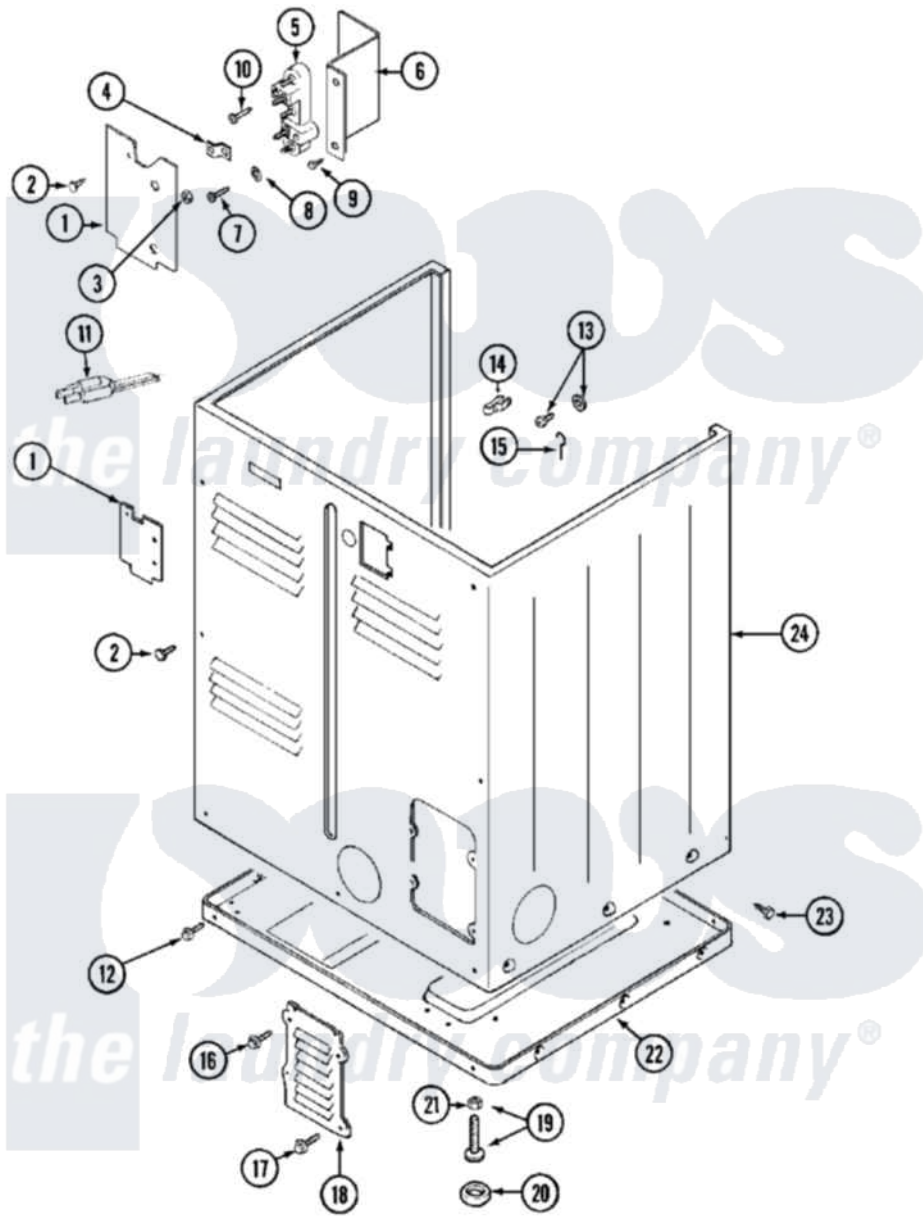

Maytag MDE10CSADW 05 - CABINET (REAR)

Maytag [Residential Maytag MDE10CSADW Dryer Parts](#) Parts Diagram 05 - CABINET (REAR)
 Click on the part number to view part

Item	Original Part Number	Replaced By	Status	Part Description
001	Y312905		Not Available	COVER, TERMINAL
002	Y313561			Screw----NA
003	311484	112432		Nut
004	Y312184			Strap, Grounding
005	400008			Block, Terminal
006	Y312904			Bracket, Terminal Block
007	Y312209	W10001200		Screw
008	311093			Washer, Terminal Connection
"	Y311270			Washer, Terminal Block
009	Y310632	1163839		Screw
010	NLA		Not Available	SCREW, GROUND STRAP
011	305168	33002916		Power Cord, Canadian 240V
"	33001425			Locknut, Eared For Canadian
012	Y313561			Screw----NA
"	Y310632	1163839		Screw
013	NLA		Not Available	SCREW & WASHER ASSEMBLY

014	301548		Clamp, Ground Wire
015	204807		Ground Wire, Supp. Plite To Top Cover
016	Y313559		Screw
017	211294	90767	Screw, 8A X 3/8 HeX Washer Head Tapping
018	Y312951	Not Available	ACCESS COVER, BACK
019	Y305086		Adjustable Leg And Nut
020	Y314137		Foot, Rubber
021	Y052740	62739	Nut, Lock
022	Y303361	Not Available	BASE ASSY. (UPPER & LOWER)
023	213007		Xfor Cabinet See Cabinet, Back
024	NLA	Not Available	CABINET (WHT)