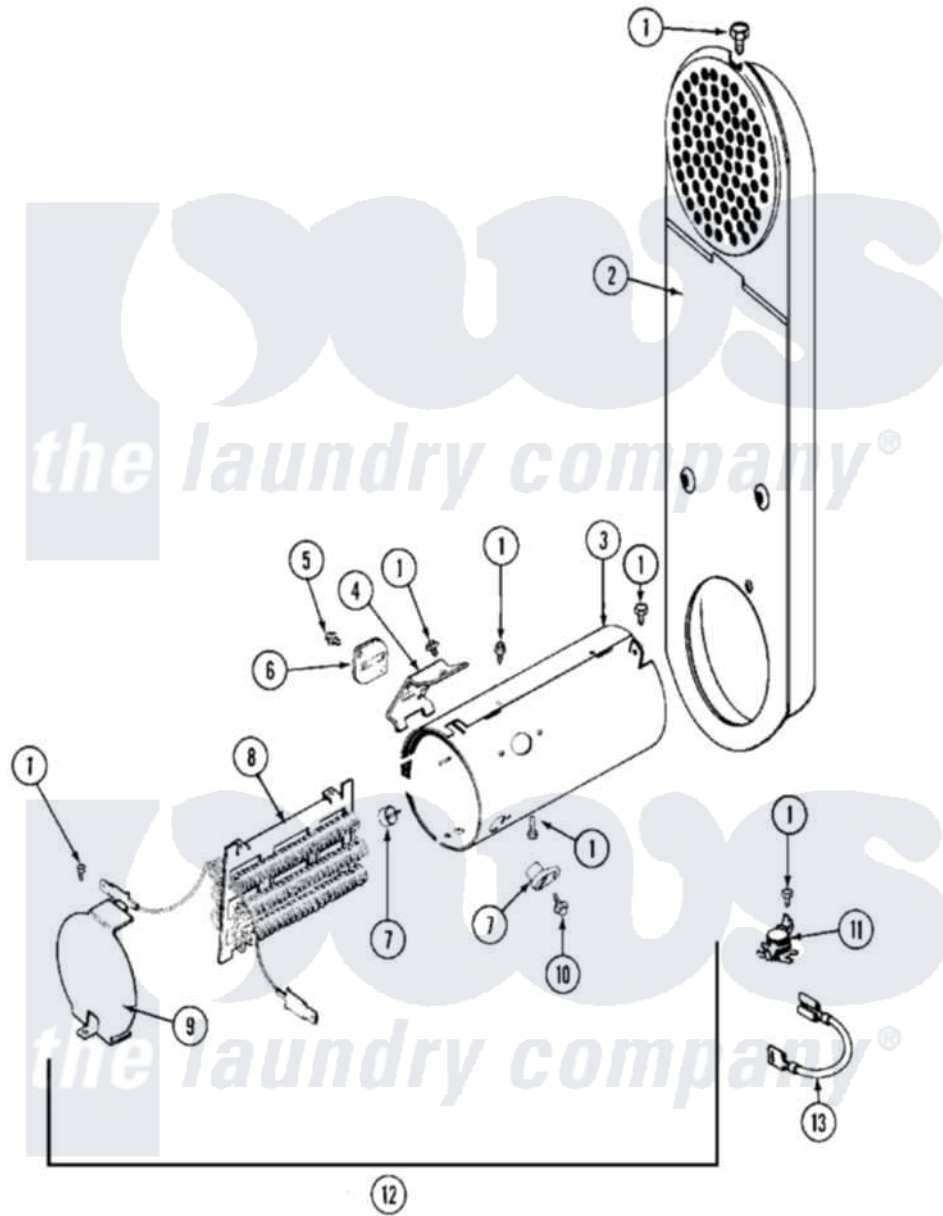

Maytag MDE10CSADW 07 - HEATER

Maytag Residential Maytag MDE10CSADW Dryer Parts Diagram 07 - HEATER
 Click on the part number to view part

Item	Original Part Number	Replaced By	Status	Part Description
001	211294	90767		Screw, 8A X 3/8 HeX Washer Head Tapping
002	308503		Not Available	INLET DUCT ASSEMBLY
003	314995			Enclosure, Heater
004	315346			Bracket, Thermal Fuse
005	NLA		Not Available	SCREW, THERMAL FUSE
006	307473			Fuse, Thermal
007	314998			Insulator, Terminal
008	308614			Heater Sub-Assembly
"	Y308612			Heater Sub-Assembly
"	Y308613	W10116747		Heater
009	314999			Shield, Radiant
010	NLA		Not Available	SCREW, TERMINAL INSULATOR
011	303396			Thermostat, Hi-Limit
"	308217			Thermostat, Hi-Limit
012	307178			Heater Assembly

"	307179	Heater Assembly
013	Y307173	Wire, Jumper
014	Y308590	W10116795 Heater