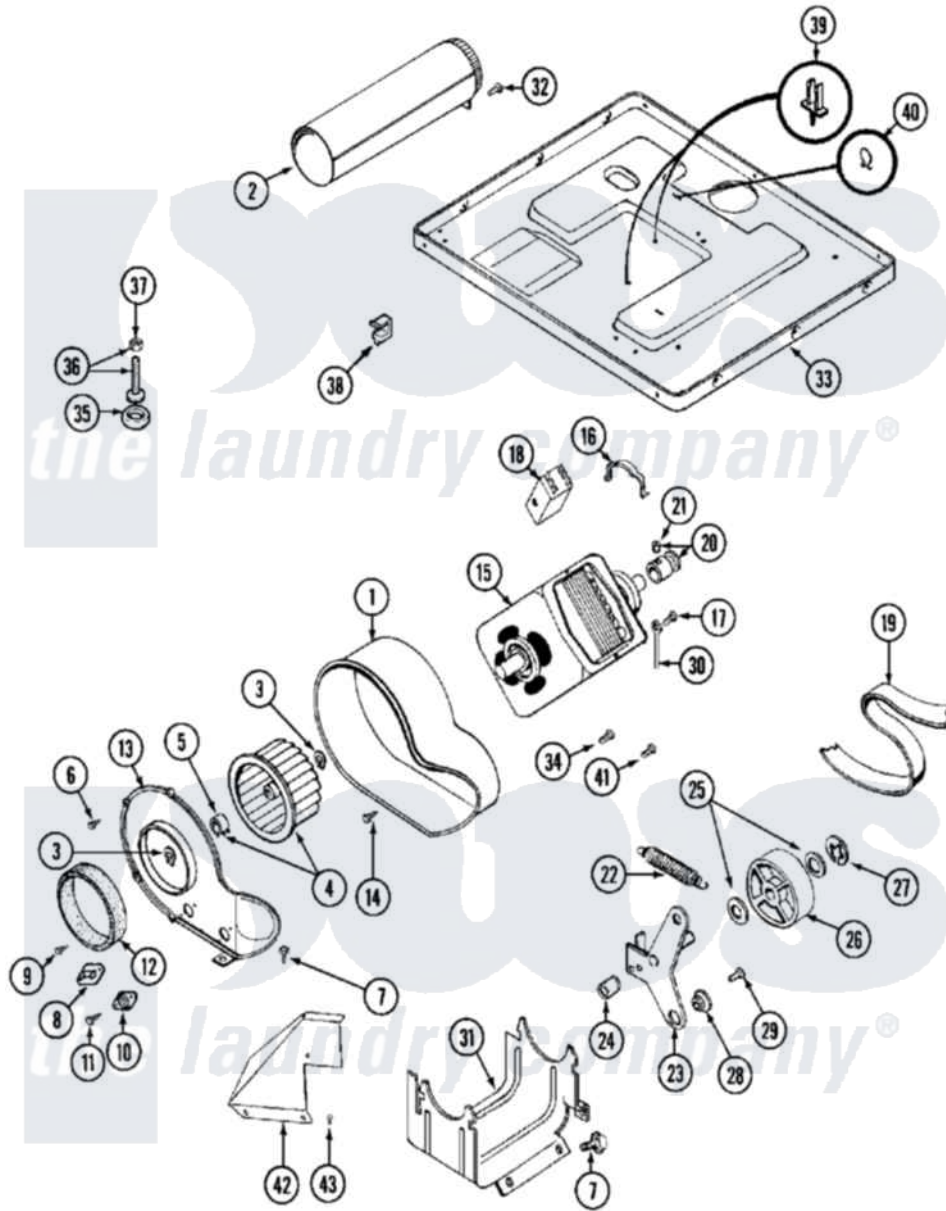

Maytag MDE10CSADW 08 - MOTOR DRIVE

Maytag [Residential Maytag MDE10CSADW Dryer Parts](#) Parts Diagram 08 - MOTOR DRIVE
 Click on the part number to view part

Item	Original Part Number	Replaced By	Status	Part Description
001	Y312893			Housing, Blower
002	Y303442			EXHAUST DUCT ASSEMBLY
003	410233	9703438		Ring-Retrn
004	Y303836			Blower Wheel Assembly And Clamp
005	312967			Clamp, Blower Housing
006	Y312961	W10116751		Screw
007	Y313561			Screw----NA
008	303392			Thermostat, Cycling
"	306967			Thermostat, Multi-Temp Part Not Used Mde26ct-MN Only
009	211294	90767		Screw, 8A X 3/8 HeX Washer Head Tapping
010	306604			Cut-Off, Thermal Part Not Used
011	NLA		Not Available	SCREW
012	Y312901			Seal, Housing Cover
013	314778		Not Available	COVER, BLOWER HOUSING