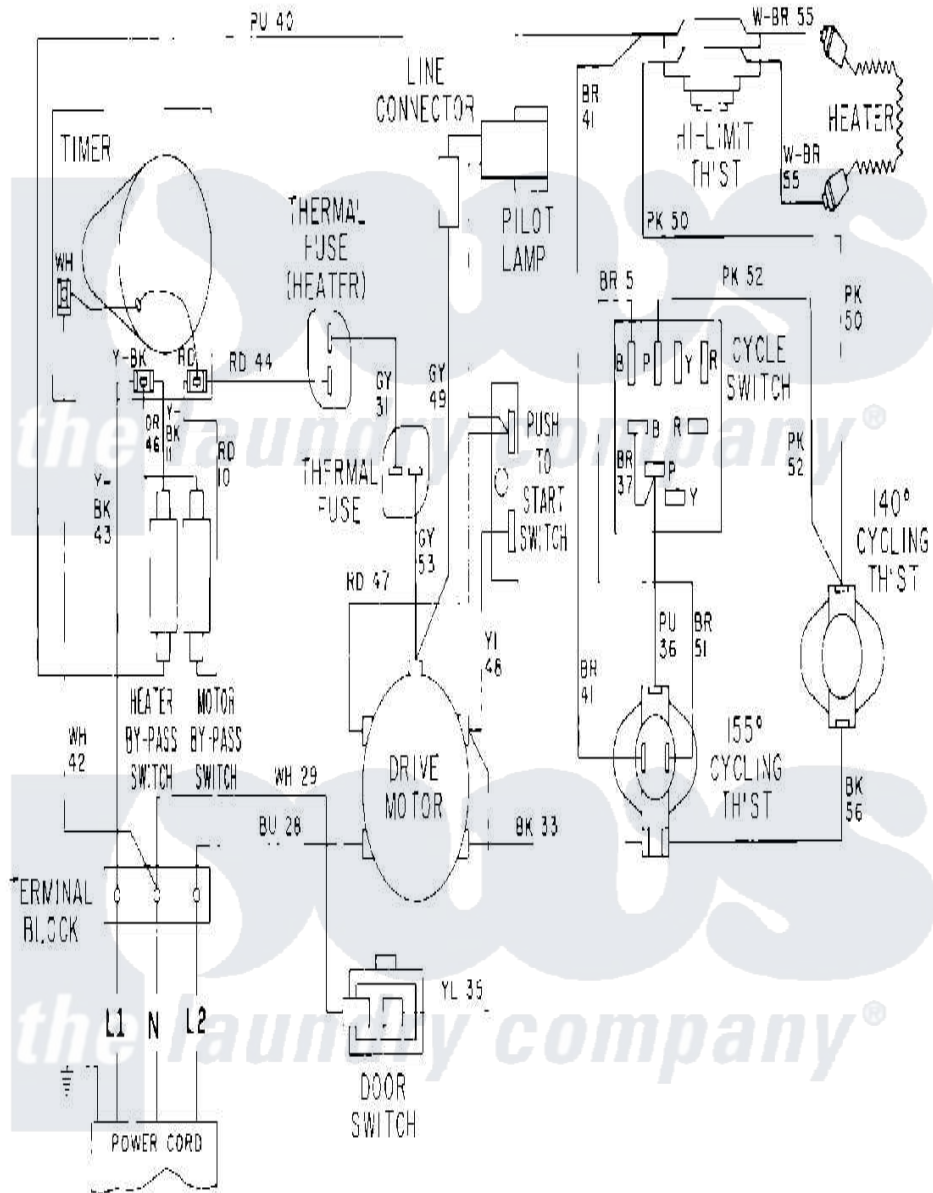

Maytag MDE10CSADW 09 - WIRING INFORMATION

Maytag Residential Maytag MDE10CSADW Dryer Parts Parts Diagram 09 - WIRING INFORMATION
 Click on the part number to view part

Item	Original Part Number	Replaced By	Status	Part Description
001	NLA		Not Available	WIRING INFORMATION