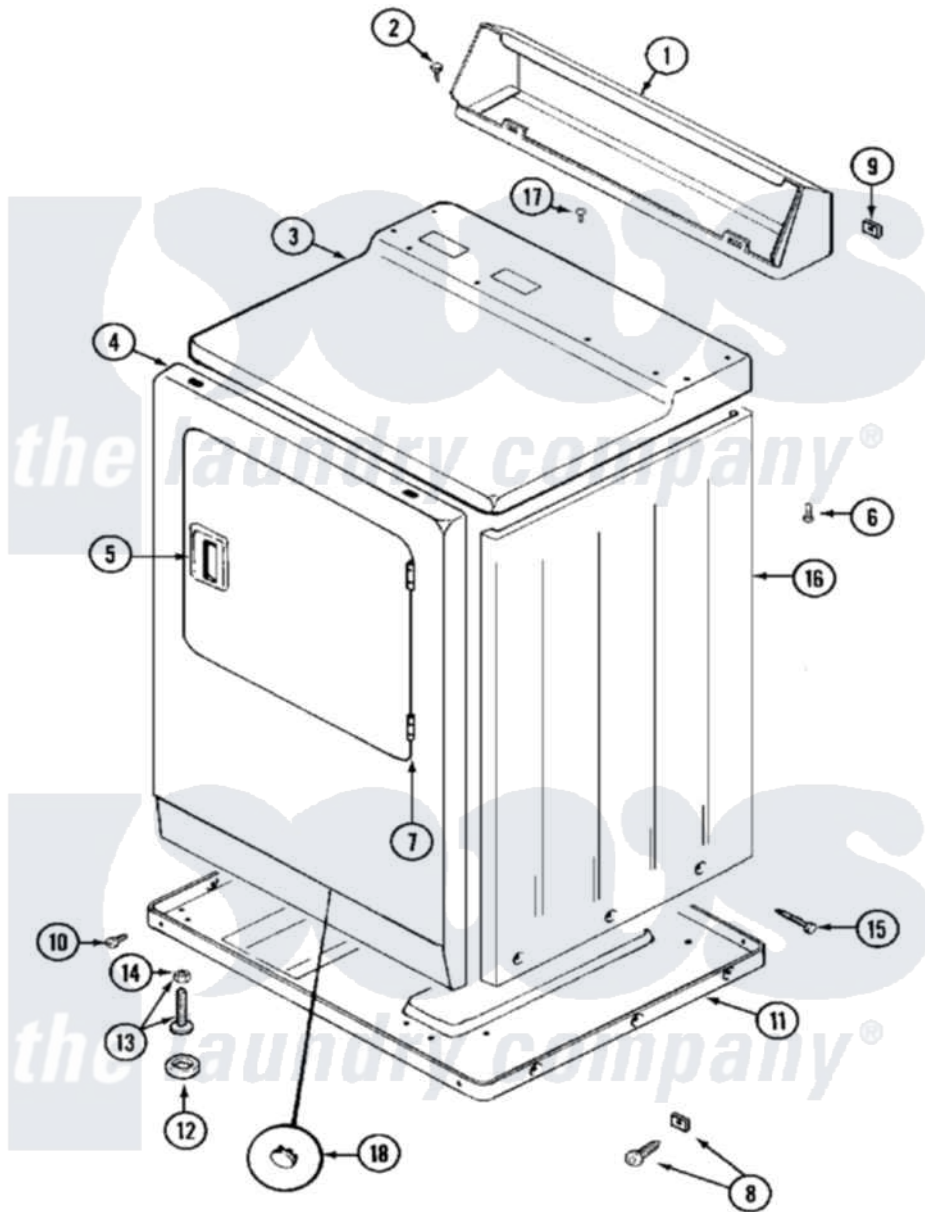

Maytag MDE10CSAGL 03 - CABINET (FRONT)

Maytag Residential Maytag MDE10CSAGL Dryer Parts Parts Diagram 03 - CABINET (FRONT)

Click on the part number to view part

Item	Original Part Number	Replaced By	Status	Part Description
001	NLA		Not Available	CONSOLE (WHT)
002	212276	W10116760		Screw
003	33001163		Not Available	COVER, TOP (WHT)
"	33001164		Not Available	COVER, TOP (ALM)
004	NLA		Not Available	PANEL, FRONT (WHT)
005	33001241			Handle, Door
"	33001254	37001047		Handle, Door
006	214354			Screw, Top Cover To Cabnt.
007	33001230			Hinge, Door
008	204439			Screw And Fstner Assembly
009	215075			Fastener, Control Panel To Console
010	Y313561			Screw---NA
"	Y310632	1163839		Screw
011	Y303361		Not Available	BASE ASSY. (UPPER & LOWER)
012	Y314137			Foot, Rubber

013	Y305086		Adjustable Leg And Nut	
014	Y052740	62739	Nut, Lock	
015	213007		Xfor Cabinet See Cabinet, Back	
016	NLA		Not Available	CABINET (WHT)
017	210186	3370225		Screw
018	33001132	33002342		Plug, Sifht Hole
"	33001168		Not Available	PLUG, SIGHT HOLE (ALM)